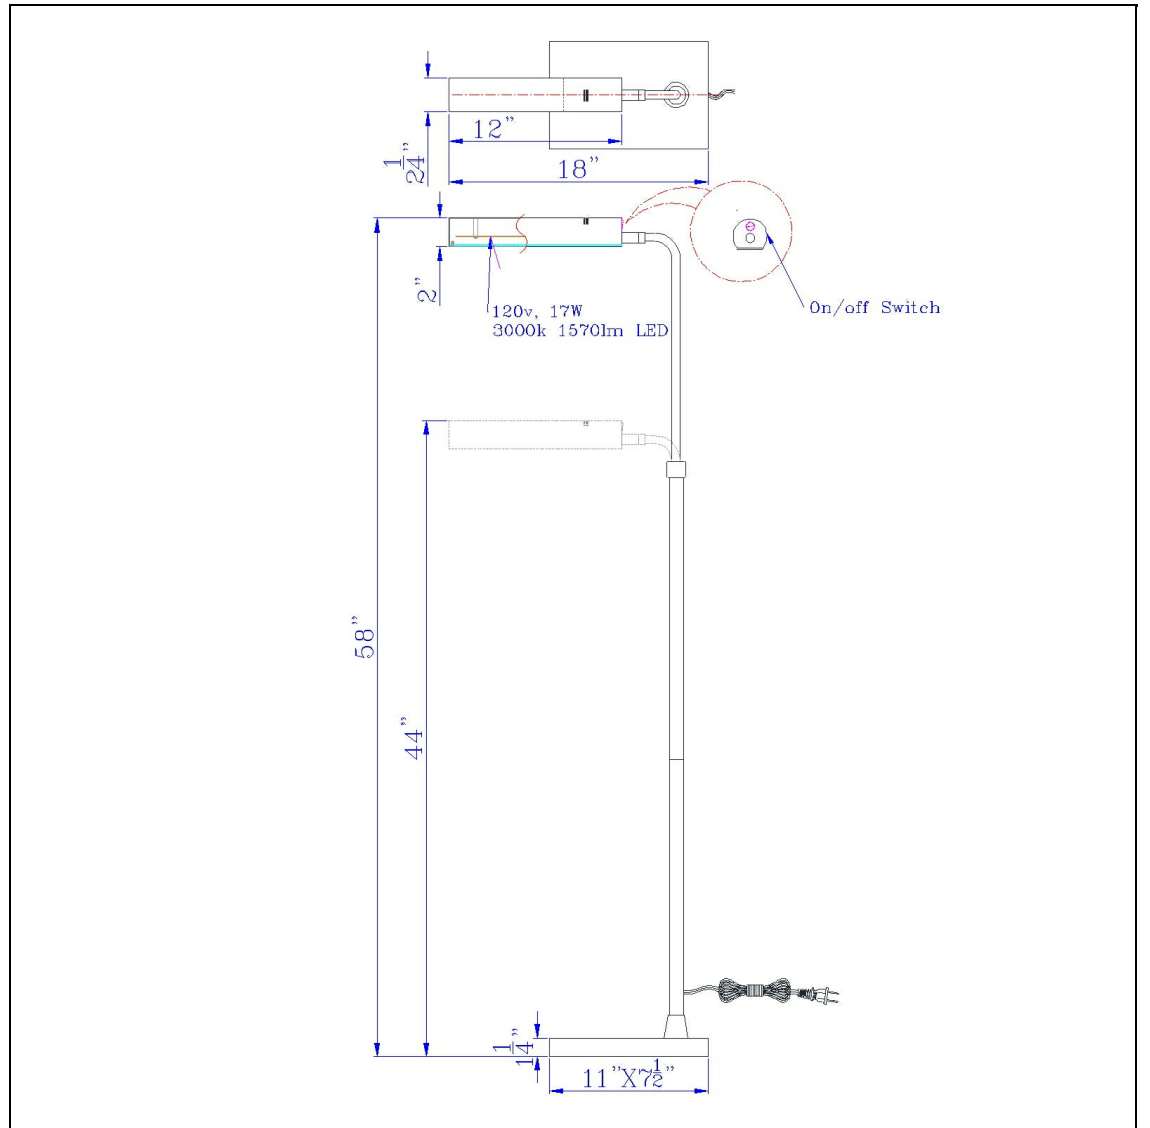

Product No. **BO-3133FL-GR**

Description

Delray 17W, 3000K non dimmable integrated LED metal floor lamp with adjustable height  
Durable Metal Construction  
17 Watt Non Dimmable Integrated LED  
3300K Color Temperature  
44-58" Adjustable Height  
Weighted Base for Added Stability  
Ships in One Carton  
Little to No Assembly Required  
Rocker Switch on Head  
This elegant? led metal floor lamp will make a great addition to any living space. It features an adjustable arm for optimal control of light. With it's slim frame and minimalistic design, this versatile lamp is a great option for reduced spaces.

Technical Specifications

<b>UPC</b>	020193067284
<b>Wattage</b>	LED 17W
<b>CRI</b>	75
<b>Lumen</b>	1600
<b>Switch Type</b>	ON/OFF
<b>Bulb Base</b>	LED
<b>Number of Lights</b>	LED
<b>Color</b>	Charcoal Grey
<b>Base Color</b>	Charcoal Grey

<b>Shade Top1</b>	12.00
<b>Shade Top2</b>	2.25
<b>Shade Bottom1</b>	12.00
<b>Shade Bottom2</b>	2.25
<b>Shade Side</b>	2.00
<b>Carton 1 Dimensions</b>	19.00 x 4.50 x 26.80
<b>Carton 2 Dimensions</b>	0.00 x 0.00 x 26.80
<b>Package Dimensions</b>	L: 26.80 W: 4.50 H: 19.00