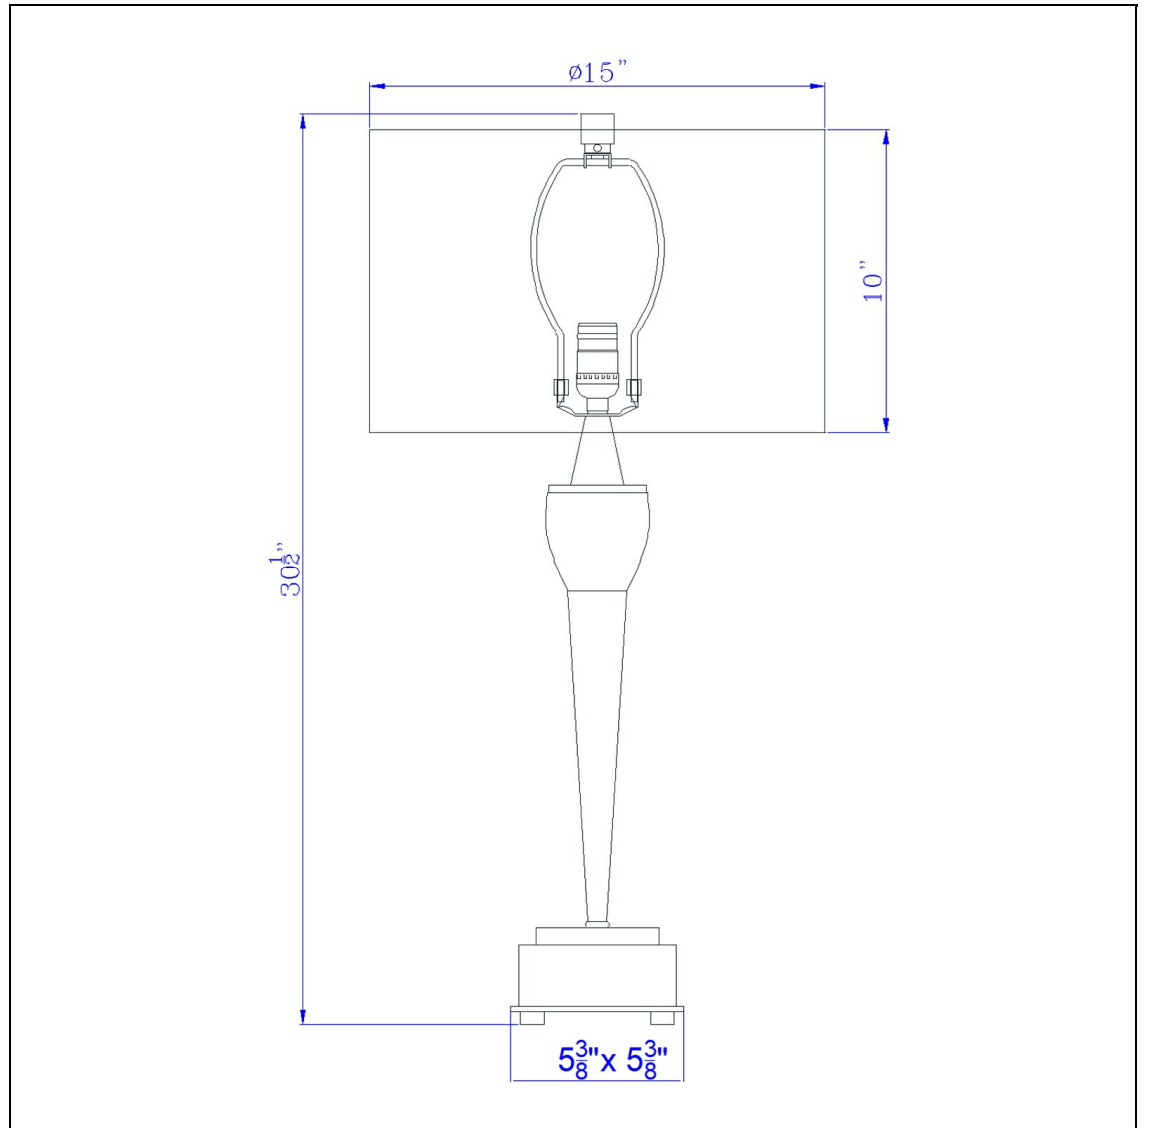

Product No. **BO-3154TB**

Description

150W 3 way Bradford metal table lamp with crystal base and drum hardback fabric shade
Durable Metal Construction
Weighted Base for Added Stability
Solid Square Crystal Base
Torch Style Body with Marble Accents
Hardback Fabric Shade Included
Ships in One Carton
Little to No Assembly Required
Rotary Switch on Socket
This elegant metal table lamp is a stylish addition to any living room, office or bedside space. It features a slim torch style antique brass metal body with smooth marble accents. A solid square crystal weighted base completes the look.

Technical Specifications

UPC	020193067284
Wattage	150W
Switch Type	3 WAY
Bulb Base	E26
Number of Lights	1
Color	Antique Brass
Base Color	Antique Brass

Shade Top1	15.00
Shade Bottom1	15.00
Shade Side	10.00
Carton 1 Dimensions	28.00 x 17.30 x 17.30
Carton 2 Dimensions	0.00 x 0.00 x 17.30
Package Dimensions	L: 17.30 W: 17.30 H: 28.00