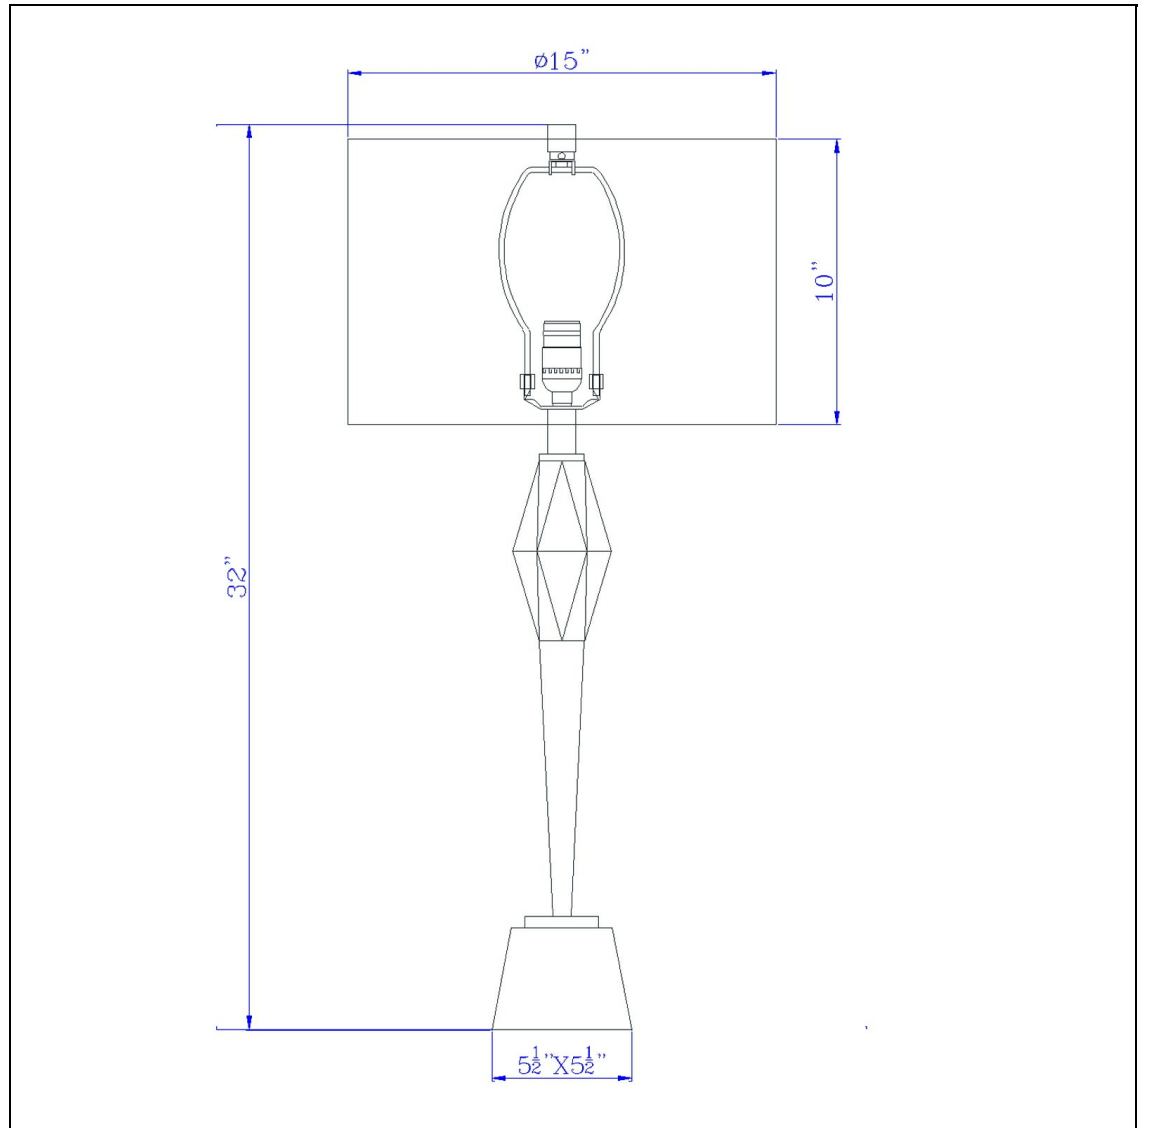

Product No. **BO-3155TB**

Description

150W 3 way Assen metal table lamp with crystal font / marble base and drum hardback fabric shade
Durable Metal Construction
Weighted Base for Added Stability
Solid Marble Base
Torch Style Body with Crystal Accents
Hardback Drum Fabric Shade Included
Ships in One Carton
Little to No Assembly Required
Rotary Switch on Socket
This elegant metal table lamp is a stylish addition to any living room, office or bedside space. It features a slim torch style brushed steel metal body with faceted crystal accents. A solid square marble weighted base completes the look.

Technical Specifications

UPC	020193067284
Wattage	150W
Switch Type	3 WAY
Bulb Base	E26
Number of Lights	1
Color	Brushed Steel
Base Color	Brushed Steel

Shade Top1	15.00
Shade Bottom1	15.00
Shade Side	10.00
Carton 1 Dimensions	29.50 x 17.30 x 17.30
Carton 2 Dimensions	0.00 x 0.00 x 17.30
Package Dimensions	L: 17.30 W: 17.30 H: 29.50