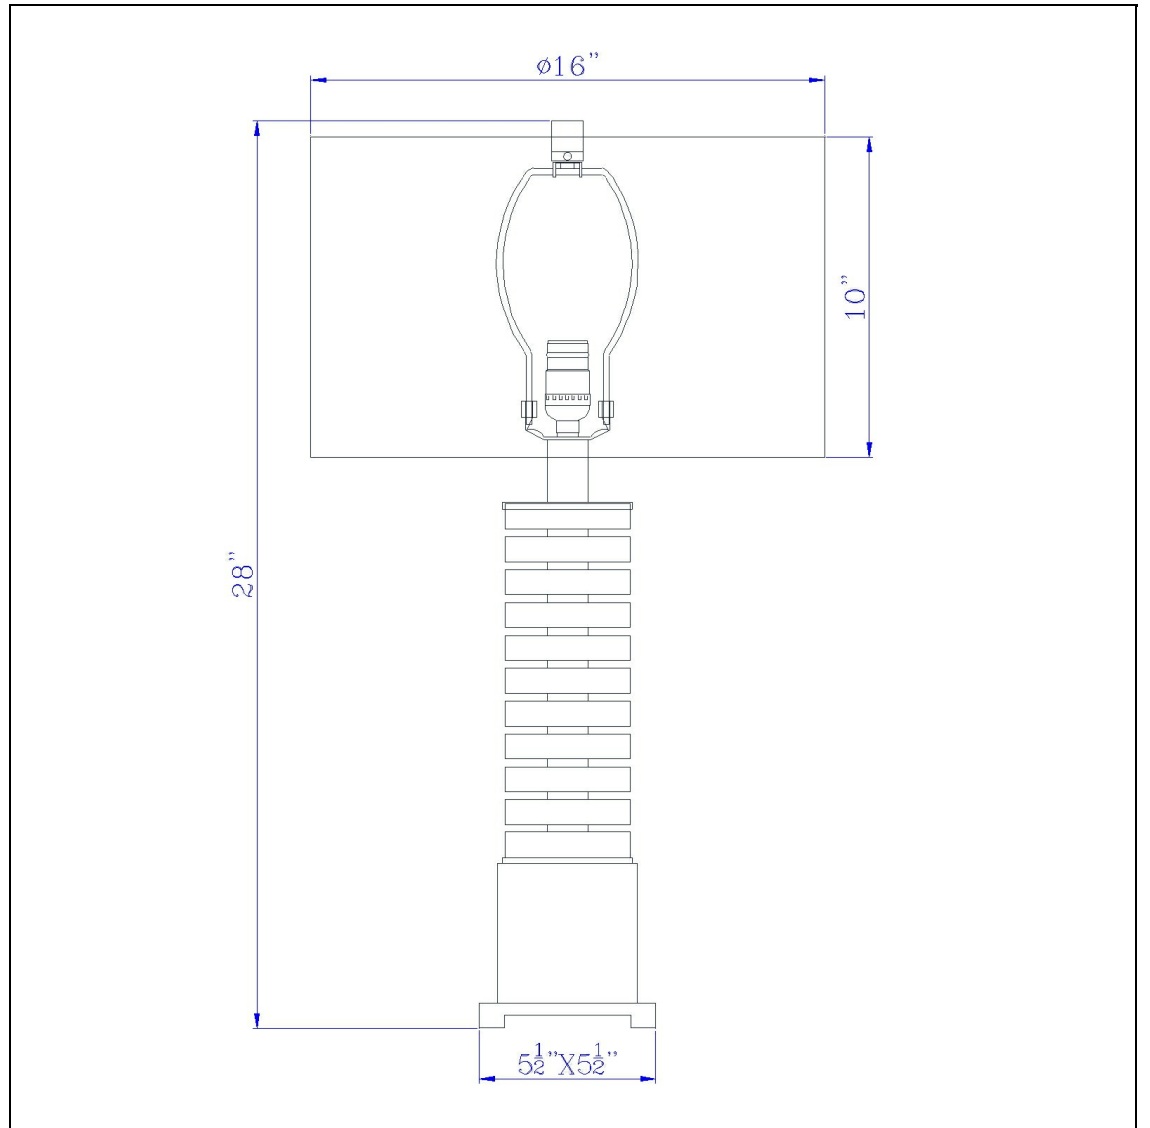

Product No. **BO-3158TB**

Description

150W 3 way Cranbourne metal/marble table lamp with drum hardback fabric shade  
Durable Metal Construction  
Footed Weighted Base for Added Stability  
Stacked Marble Accents  
Three Way Switch  
Hardback Drum Fabric Shade Included  
Ships in One Carton  
Little to No Assembly Required  
Rotary Switch on Socket  
Elevate your style with this column style table lamp. Smooth marble pieces blend together with an antique brass metal frame to form a stylish and contemporary look. This lamp ships complete a crisp linen hardback shade and matching finial.

Technical Specifications

<b>UPC</b>	020193067284	<b>Shade Top1</b>	16.00
<b>Wattage</b>	150W	<b>Shade Bottom1</b>	16.00
<b>Switch Type</b>	3 WAY	<b>Shade Side</b>	10.00
<b>Bulb Base</b>	E26	<b>Carton 1 Dimensions</b>	25.80 x 18.30 x 18.30
<b>Number of Lights</b>	1	<b>Carton 2 Dimensions</b>	0.00 x 0.00 x 18.30
<b>Color</b>	Antique Brass/Marble	<b>Package Dimensions</b>	L: 18.30 W: 18.30 H: 25.80
<b>Base Color</b>	Antique Brass/Marble		