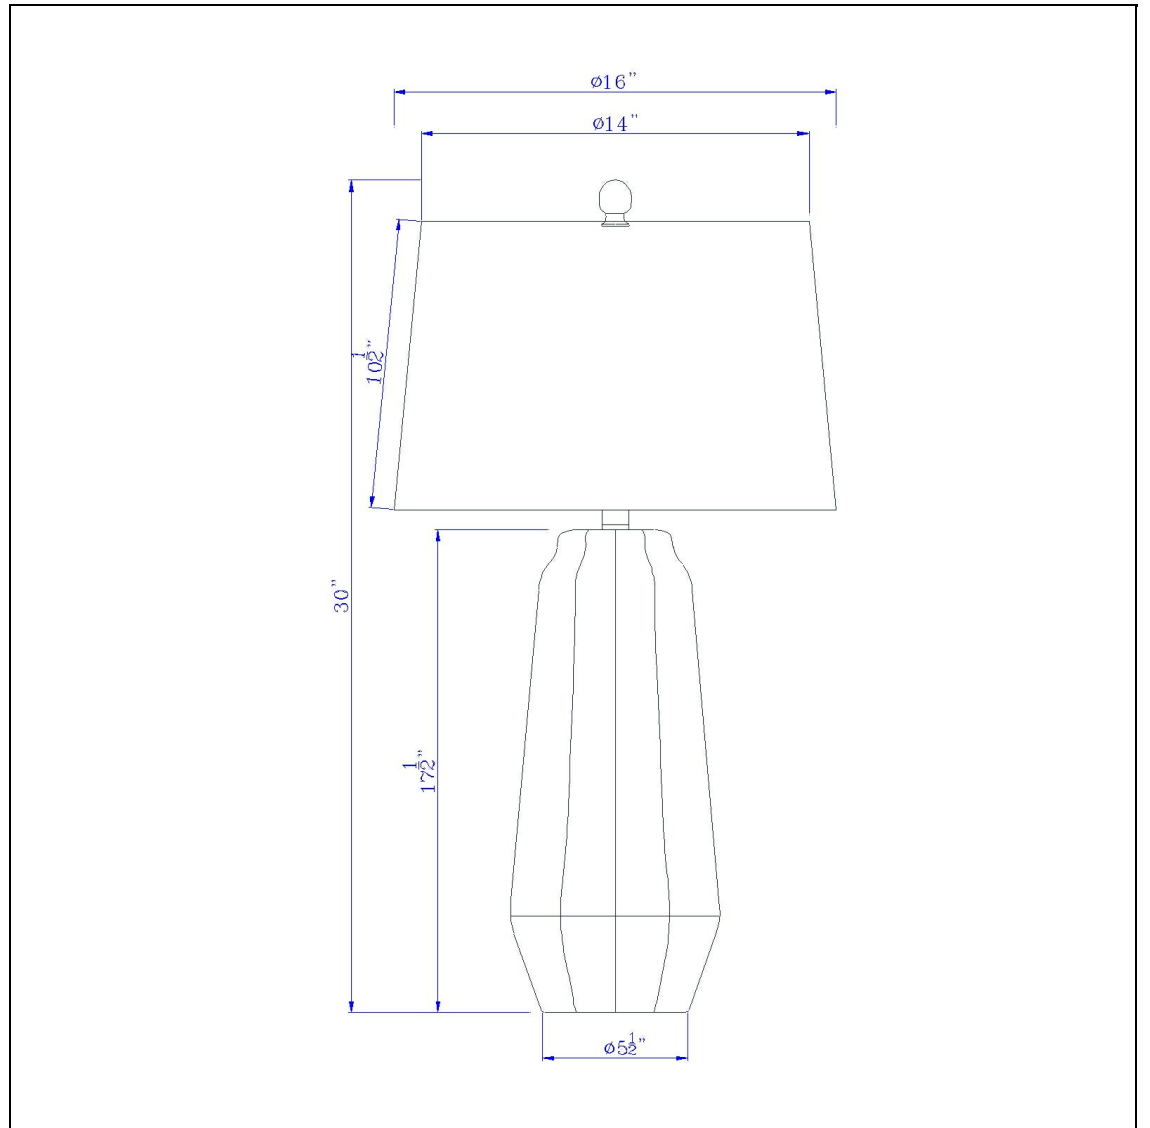

Product No. **BO-3159TB-2-BE**

Description

150W 3 way Drayton ceramic table lamp with hardback fabric shade (sold in pairs)
Durable Ceramic Construction
Sold as a Pair
Sandy White Faceted Finish
Three Way Switch
Hardback Fabric Shade Included
Ships in One Carton
Little to No Assembly Required
Rotary Switch on Socket
Update your decor with this neutral matte table lamp set. It features a durable ceramic construction, faceted design and easy to combine style that makes these lamps the perfect addition to your home. This lamp set ships complete with matching shades.

Technical Specifications

UPC	020193067284
Wattage	150W
Switch Type	3 WAY
Bulb Base	E26
Number of Lights	2
Color	Sandy White
Base Color	Sandy White

Shade Top1	14.00
Shade Bottom1	16.00
Shade Side	10.50
Carton 1 Dimensions	25.00 x 17.00 x 17.00
Carton 2 Dimensions	0.00 x 0.00 x 17.00
Package Dimensions	L: 17.00 W: 17.00 H: 25.00