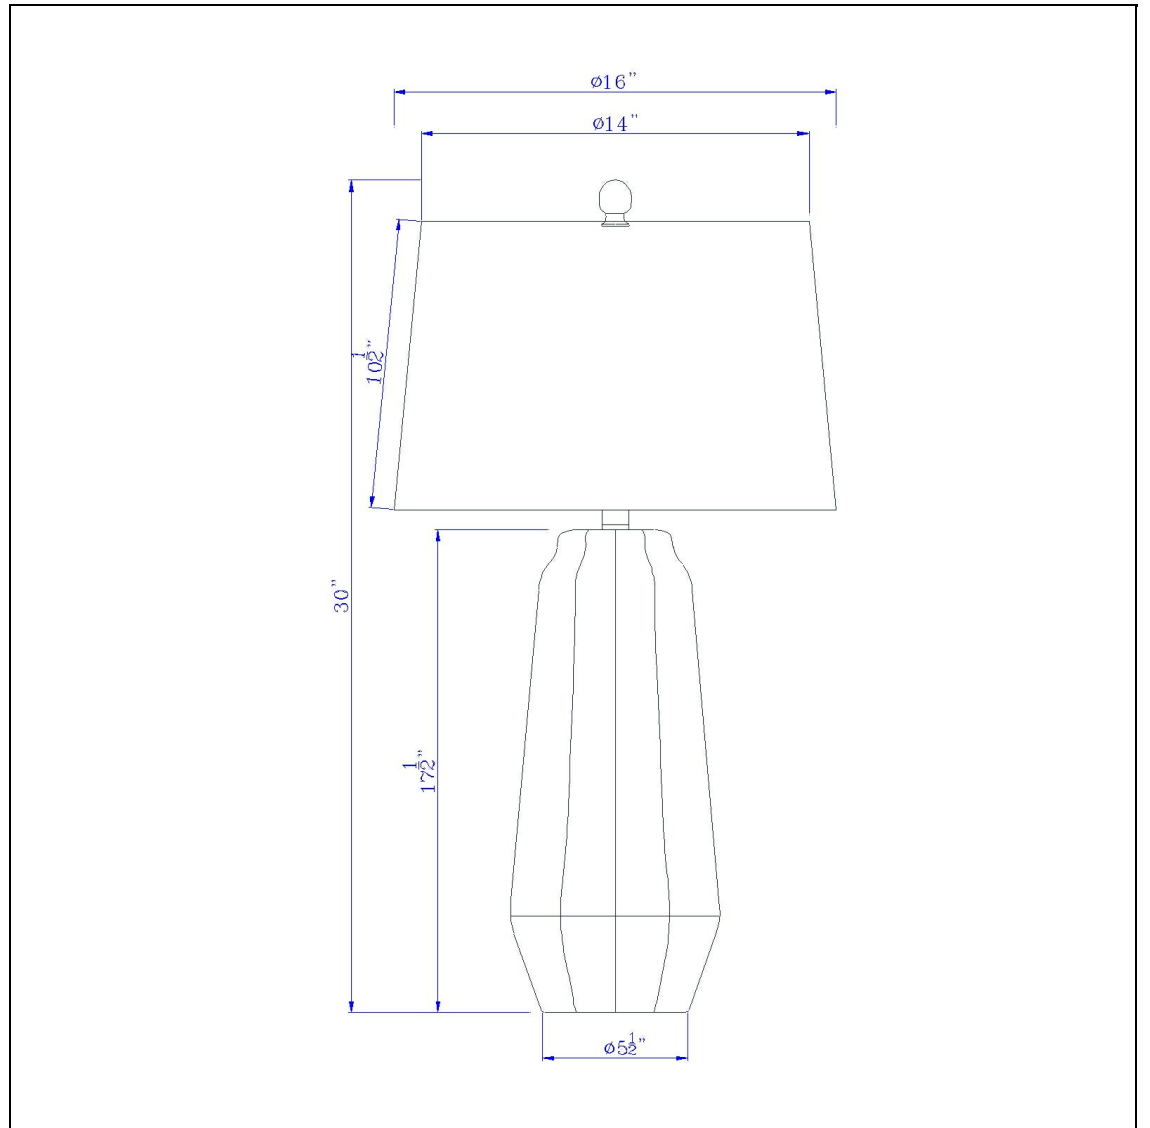

Product No. **BO-3159TB-2-GR**

Description

150W 3 way Drayton ceramic table lamp with hardback fabric shade (sold in pairs)  
Durable Ceramic Construction  
Sold as a Pair  
Stone Grey Faceted Finish  
Three Way Switch  
Hardback Fabric Shade Included  
Ships in One Carton  
Little to No Assembly Required  
Rotary Switch on Socket  
Update your decor with this neutral matte table lamp set. It features a durable ceramic construction, faceted design and easy to combine style that makes these lamps the perfect addition to your home. This lamp set ships complete with matching shades.

Technical Specifications

<b>UPC</b>	020193067284
<b>Wattage</b>	150W
<b>Switch Type</b>	3 WAY
<b>Bulb Base</b>	E26
<b>Number of Lights</b>	2
<b>Color</b>	Stone Grey
<b>Base Color</b>	Stone Grey

<b>Shade Top1</b>	14.00
<b>Shade Bottom1</b>	16.00
<b>Shade Side</b>	10.50
<b>Carton 1 Dimensions</b>	25.00 x 17.00 x 17.00
<b>Carton 2 Dimensions</b>	0.00 x 0.00 x 17.00
<b>Package Dimensions</b>	L: 17.00 W: 17.00 H: 25.00