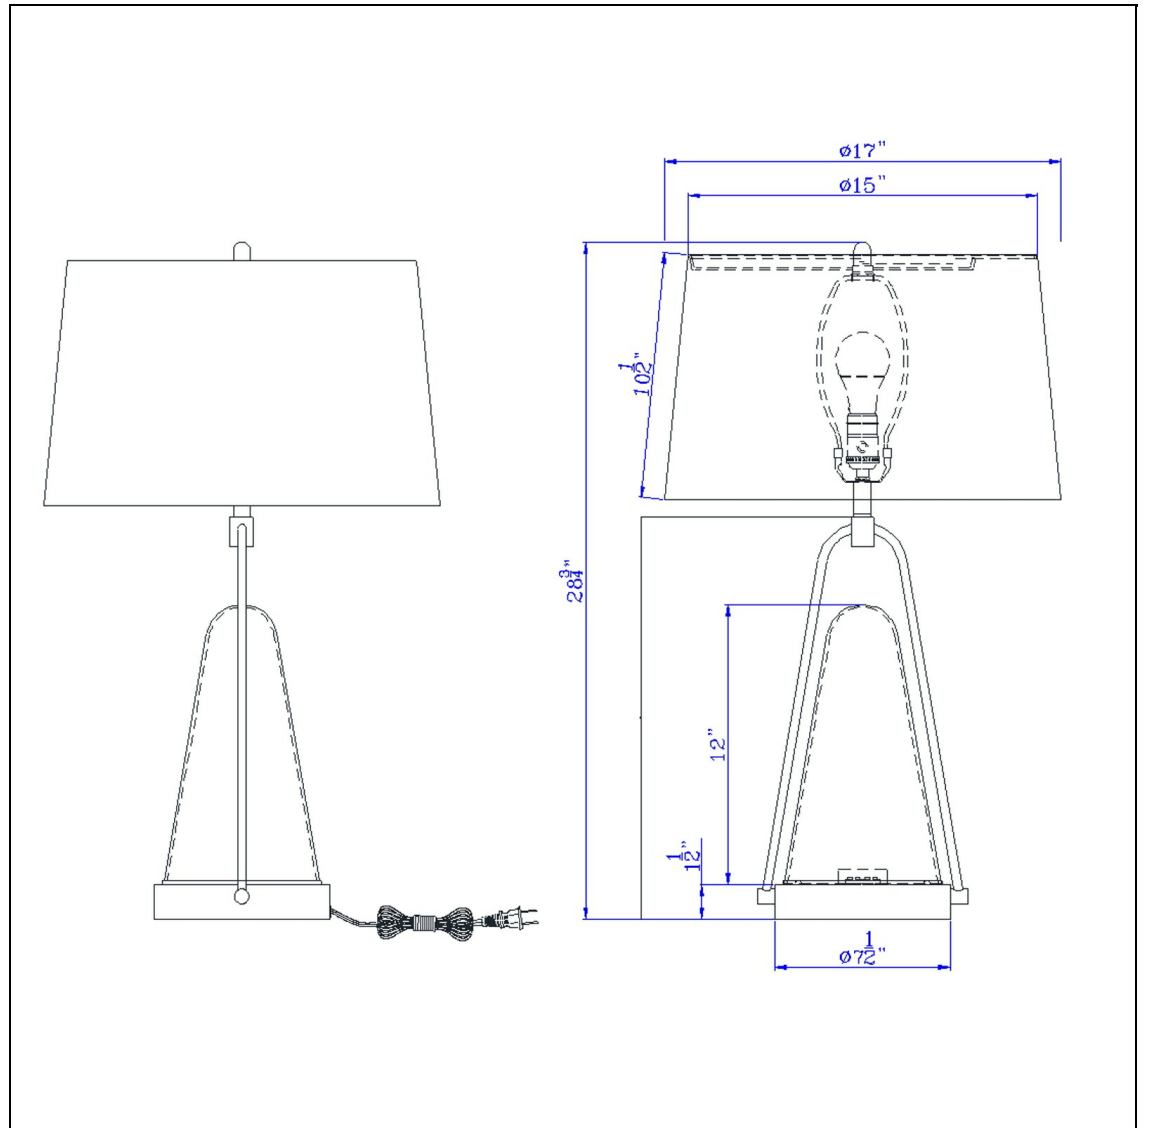

Product No. **BO-3160TB**

Description

100W Birchmore metal/glass table lamp with built in LED night light  
Durable Metal and Glass Construction  
Frosted White Cone Center Light  
LED Night Light  
Three Way Switch Main Light  
Hardback Fabric Shade Included  
Ships in One Carton  
Little to No Assembly Required  
Rotary Switch on Socket  
This contemporary table lamp is great piece of decor above a nightstand or side table. It features a study brushed steel frame with a a conical style led night light. This lamp ships complete with a round white fabric shade and matching finial.

Technical Specifications

<b>UPC</b>	020193067284
<b>Wattage</b>	100W+2W
<b>Switch Type</b>	3 WAY
<b>Bulb Base</b>	E26
<b>Number of Lights</b>	1
<b>Color</b>	Brushed Steel
<b>Base Color</b>	Brushed Steel

<b>Shade Top1</b>	15.00
<b>Shade Bottom1</b>	17.00
<b>Shade Side</b>	10.50
<b>Carton 1 Dimensions</b>	23.50 x 18.00 x 18.00
<b>Carton 2 Dimensions</b>	0.00 x 0.00 x 18.00
<b>Package Dimensions</b>	L: 18.00 W: 18.00 H: 23.50