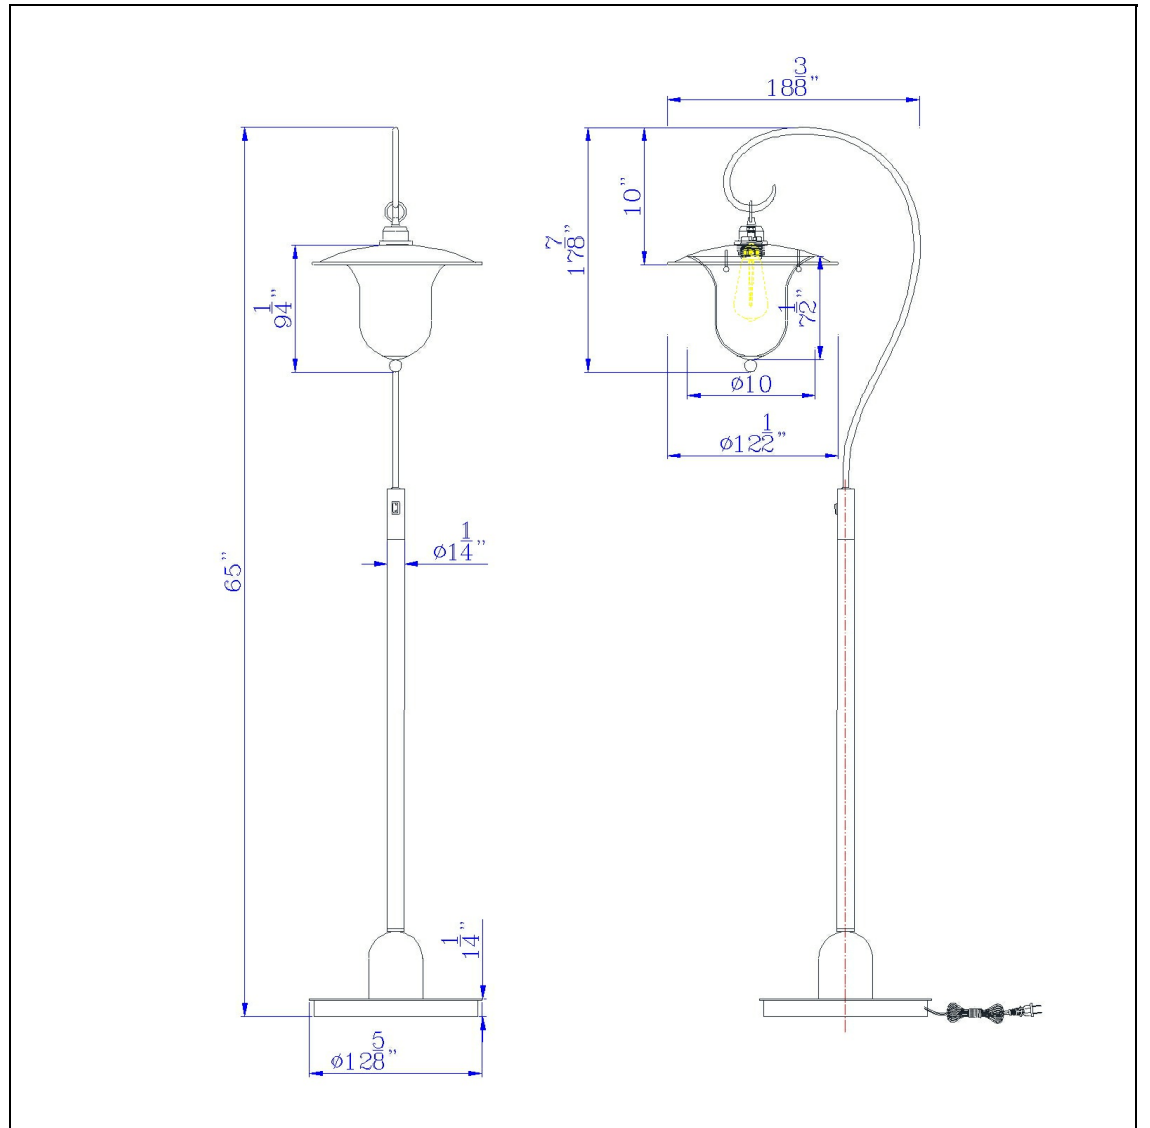

Product No. **BO-3161FL**

Description

60W Walcott downbridge lantern metal floor lamp with bubbled glass shade
Durable Metal Construction
Antique Brass Accents
Dark Bronze Finish
On/Off Switch on Pole Body
Clear Crackle Glass Shade
Ships in One Carton
Little to No Assembly Required
Rocker Switch on Pole
Update your decor with this hanging light floor lamp. Set in a hand painted dark bronze finish, it features a round weighted base along with a lantern inspired downlight. The crackle glass reverse bell shade elevates the look.

Technical Specifications

UPC	020193067284	Shade Bottom1	10.00
Wattage	60W	Shade Side	7.50
Switch Type	ON/OFF	Carton 1 Dimensions	16.50 x 11.30 x 33.80
Bulb Base	E26	Carton 2 Dimensions	0.00 x 0.00 x 33.80
Number of Lights	1	Package Dimensions	L: 33.80 W: 11.30 H: 16.50
Color	Dark Bronze/Antique Brass		
Base Color	Dark Bronze/Antique Brass		