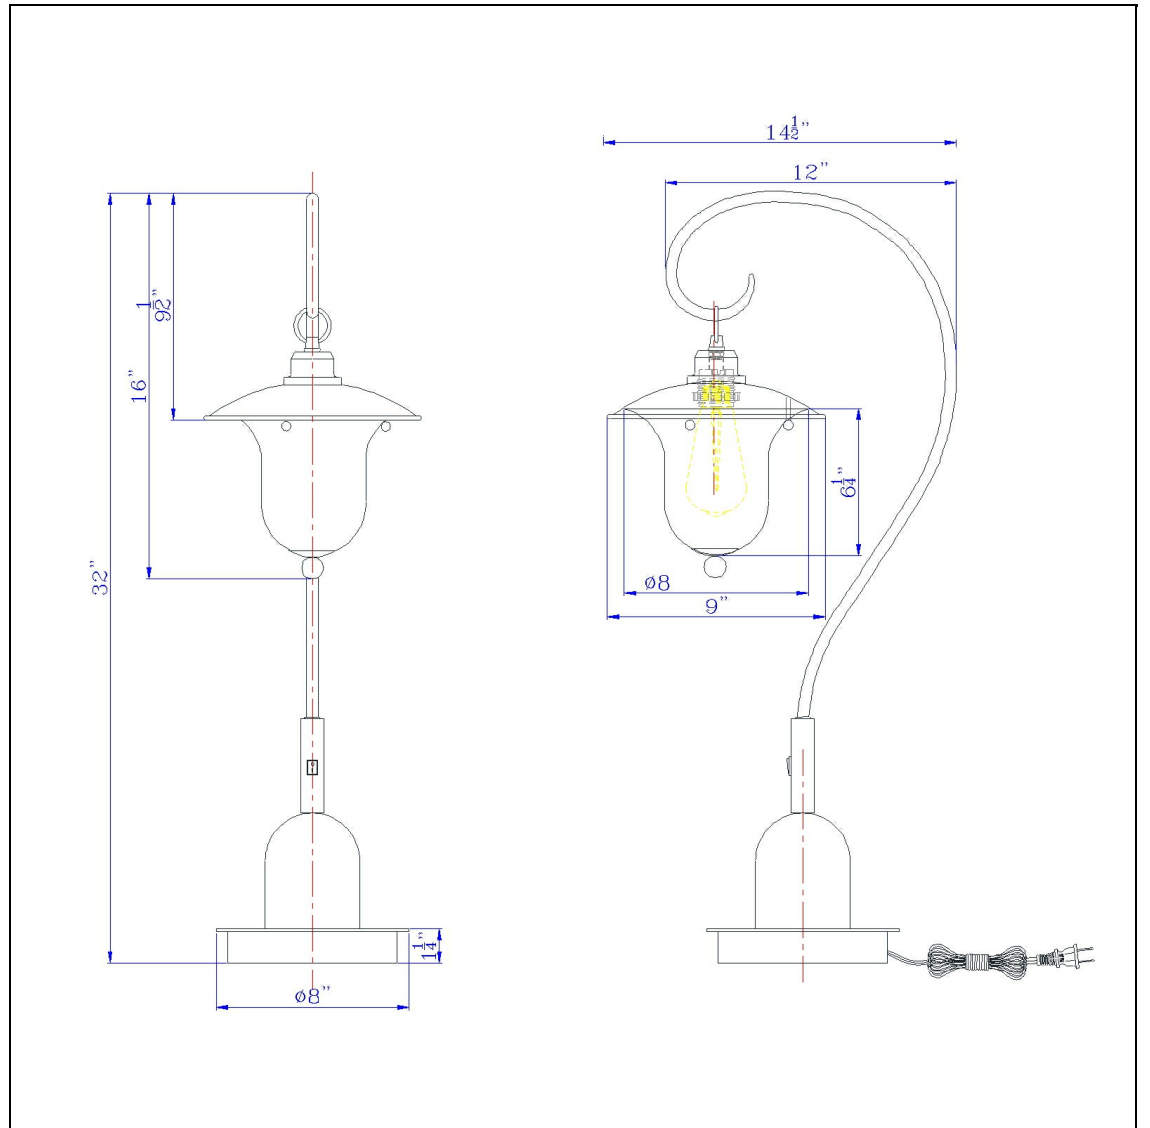

Product No. **BO-3161TB**

Description

60W Walcott downbridge lantern metal table lamp with bubbled glass shade
Durable Metal Construction
Antique Brass Accents
Dark Bronze Finish
On/Off Switch on Pole Body
Clear Crackle Glass Shade
Ships in One Carton
Little to No Assembly Required
Rocker Switch on Pole
Update your decor with this hanging light table lamp. Set in a hand painted dark bronze finish, it features a round weighted base along with a lantern inspired downlight. The crackle glass reverse bell shade elevates the look.

Technical Specifications

UPC	020193067284	Shade Bottom1	8.00
Wattage	60W	Shade Side	6.25
Switch Type	ON/OFF	Carton 1 Dimensions	10.00 x 15.00 x 29.30
Bulb Base	E26	Carton 2 Dimensions	0.00 x 0.00 x 29.30
Number of Lights	1	Package Dimensions	L: 29.30 W: 15.00 H: 10.00
Color	Dark Bronze/Antique Brass		
Base Color	Dark Bronze/Antique Brass		