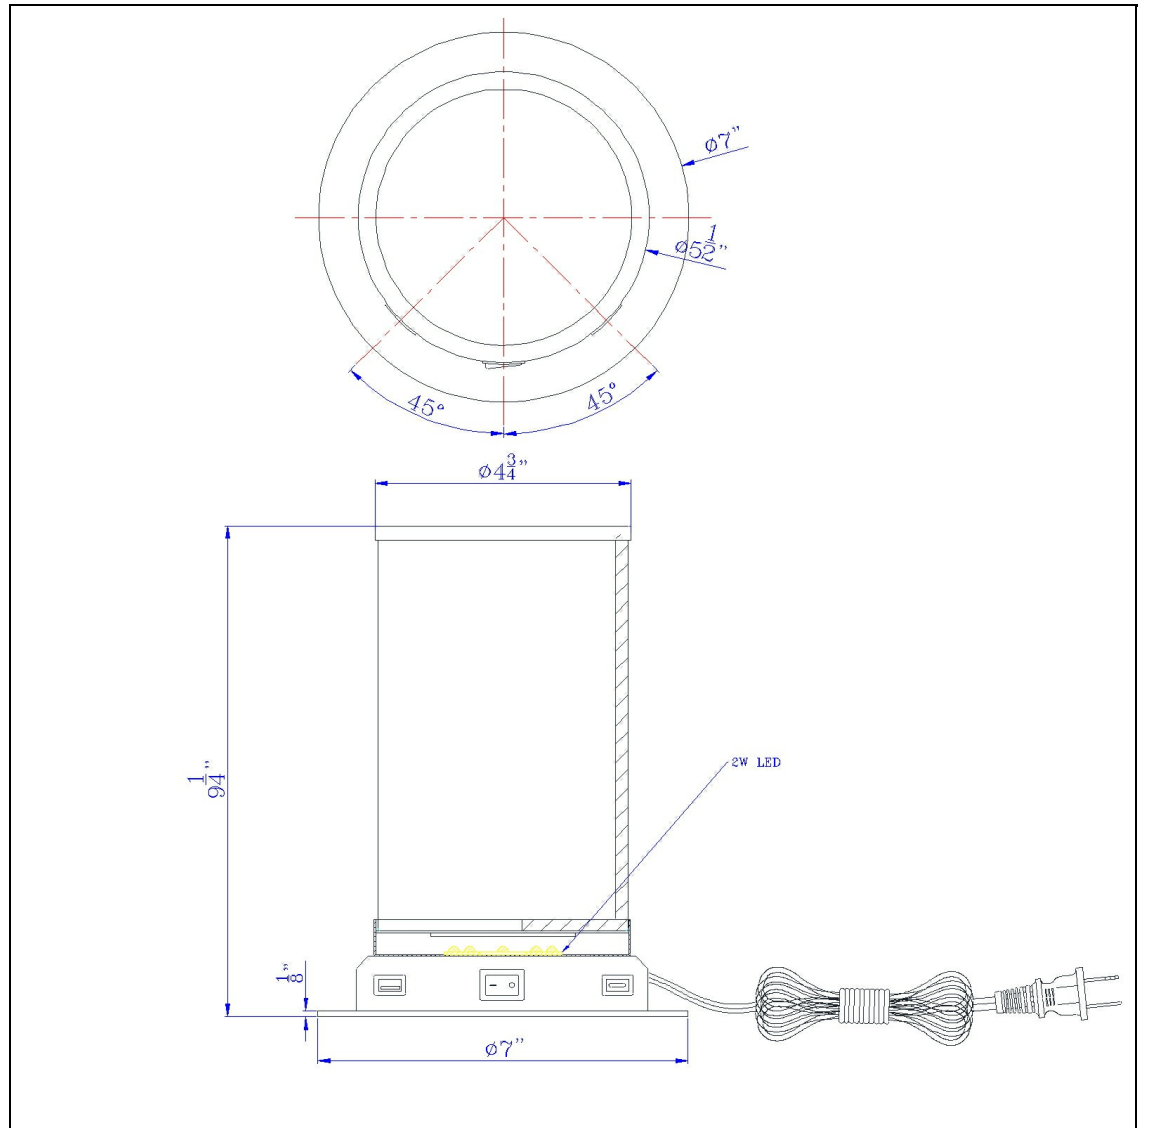

Product No. **BO-3162NL**

Description

2W Carrington integrated LED accent lamp with glass shade
Durable Metal and Glass Construction
Integrated 2 Watt LED
Charcoal Grey Finish
On/Off Style Switch
Leaf Pattern Etched Glass
Ships in One Carton
Little to No Assembly Required
Rocker Switch on Base
This glass cylinder accent lamp is a great addition to your space. It features a leaf pattern textured glass set on a grey metal base. It's simple yet elegant design makes it a versatile accessory which works well with many different decor styles.

Technical Specifications

UPC	020193067284	Carton 1 Dimensions	13.30 x 9.30 x 9.30
Wattage	LED 2W	Carton 2 Dimensions	0.00 x 0.00 x 9.30
CRI	70	Package Dimensions	L: 9.30 W: 9.30 H: 13.30
Lumen	130		
Switch Type	ON/OFF		
Bulb Base	LED		
Number of Lights	LED		
Color	Charcoal Grey		
Base Color	Charcoal Grey		