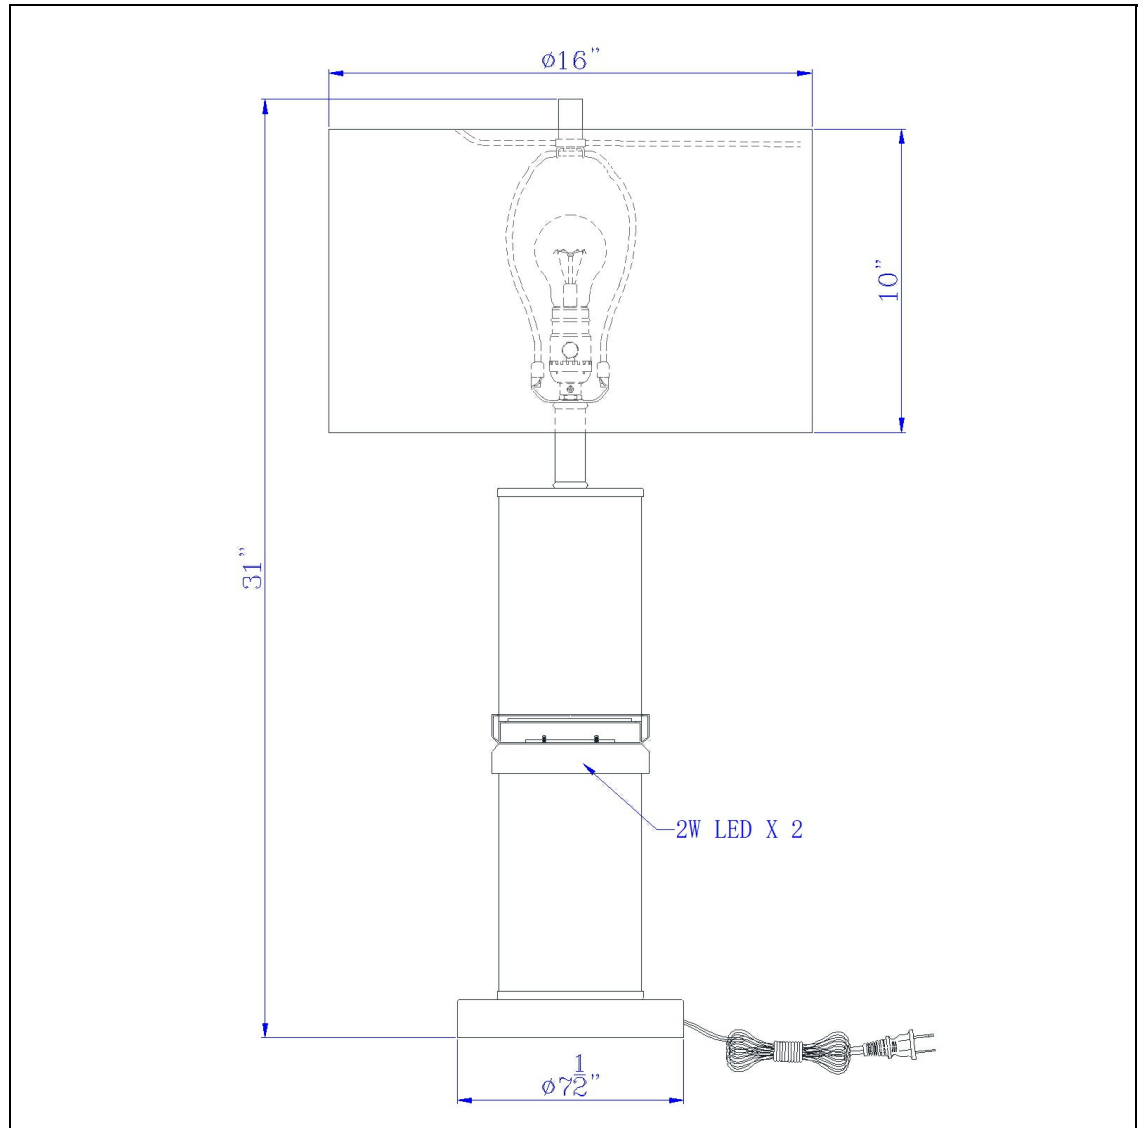

Product No. **BO-3162TB**

Description

100W Carrington metal/glass table lamp with 4W integrated LED night light and hardback fabric shade
Durable Metal and Glass Construction
100 Watt Main Light
Integrated 4 Watt Led Night Light
Three Way Switch
Leaf Pattern Etched Glass
Ships in One Carton
Little to No Assembly Required
Rotary Switch on Socket
This glass cylinder table lamp is a great addition to your space. It features a leaf pattern textured glass set on a grey metal base. It's simple yet elegant design makes it a versatile accessory which works well with many different styles and deco

Technical Specifications

UPC	020193067284	Shade Top1	16.00
Wattage	100W+LED4W	Shade Bottom1	16.00
CRI	70	Shade Side	10.00
Lumen	260	Carton 1 Dimensions	20.30 x 17.50 x 18.50
Switch Type	3 WAY	Carton 2 Dimensions	0.00 x 0.00 x 18.50
Bulb Base	E26	Package Dimensions	L: 18.50 W: 17.50 H: 20.30
Number of Lights	1		
Color	Charcoal Grey		
Base Color	Charcoal Grey		