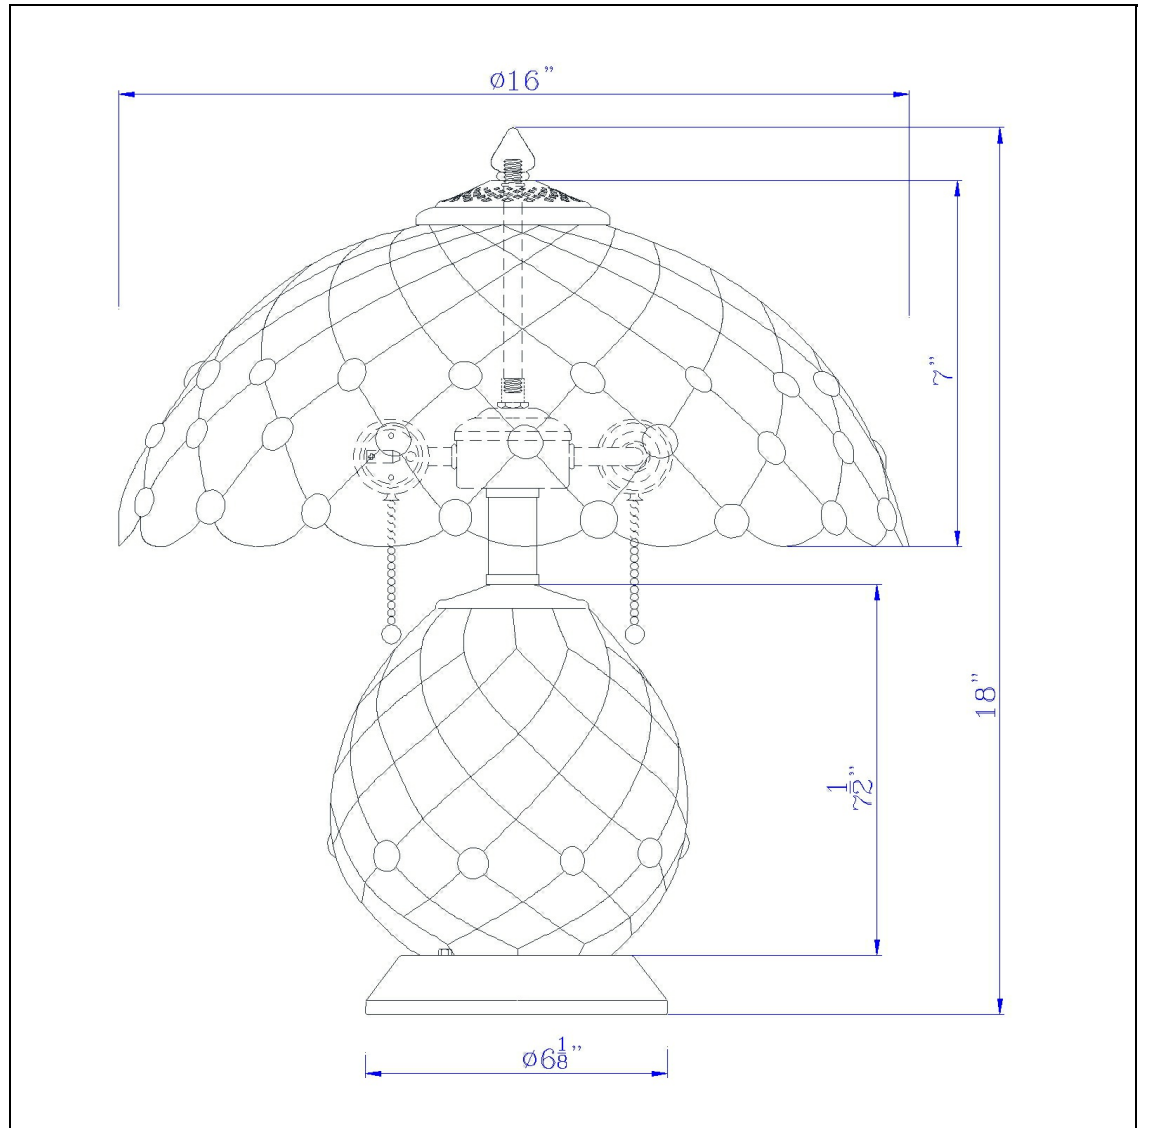

Product No. **BO-3163TB**

Description

60W x 2 Valetta tiffany table lamp with 2W integrated LED night light  
Durable Metal and Glass Construction  
Night Light Push Switch on Base  
Two 60W Main Lights  
Hand Painted/Stained Glass  
2 Watt Integrated LED Night Light  
Ships in One Carton  
Little to No Assembly Required  
Double Pull Chain Switch for Main Lights  
Add a touch of color to any room in your house with this hand painted art glass table lamp. It features an eye catching amber color with a studded diamond pattern. This beautiful lamp comes complete with a functional integrated led night light.

Technical Specifications

<b>UPC</b>	020193067284	<b>Shade Bottom1</b>	16.00
<b>Wattage</b>	60W X 2 + LED2W	<b>Shade Side</b>	7.00
<b>CRI</b>	70	<b>Carton 1 Dimensions</b>	26.80 x 10.30 x 18.80
<b>Lumen</b>	130	<b>Carton 2 Dimensions</b>	0.00 x 0.00 x 18.80
<b>Switch Type</b>	ON/OFF	<b>Package Dimensions</b>	L: 18.80 W: 10.30 H: 26.80
<b>Bulb Base</b>	E26		
<b>Number of Lights</b>	2		
<b>Color</b>	Black		
<b>Base Color</b>	Black		