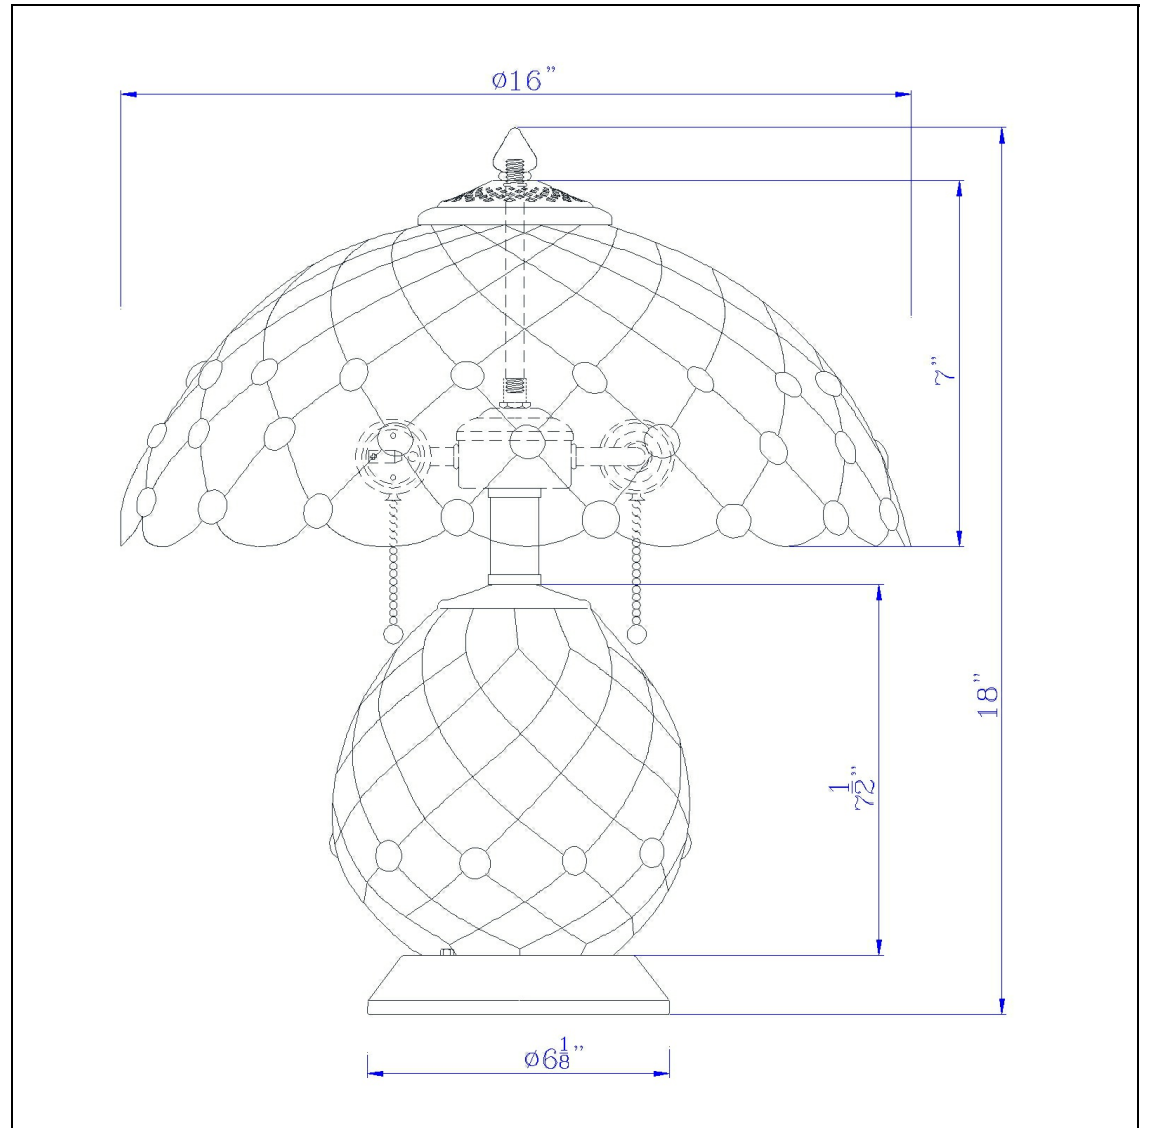

Product No. **BO-3163TB**

Description

60W x 2 Valetta tiffany table lamp with 2W integrated LED night light  
Durable Metal and Glass Construction  
Night Light Push Switch on Base  
Two 60W Main Lights  
Hand Painted/Stained Glass  
2 Watt Integrated LED Night Light  
Ships in One Carton  
Little to No Assembly Required  
Double Pull Chain Switch for Main Lights  
Add a touch of color to any room in your house with this hand painted art glass table lamp. It features an eye catching amber color with a studded diamond pattern. This beautiful lamp comes complete with a functional integrated led night light.

Technical Specifications

<b>UPC</b>	020193067284	<b>Shade Bottom1</b>	16.00
<b>Wattage</b>	60W X 2 + LED2W	<b>Shade Side</b>	7.00
<b>CRI</b>	70	<b>Carton 1 Dimensions</b>	26.80 x 10.30 x 18.80
<b>Lumen</b>	130	<b>Carton 2 Dimensions</b>	0.00 x 0.00 x 18.80
<b>Switch Type</b>	ON/OFF	<b>Package Dimensions</b>	L: 18.80 W: 10.30 H: 26.80
<b>Bulb Base</b>	E26		
<b>Number of Lights</b>	2		
<b>Color</b>	Black		
<b>Base Color</b>	Black		