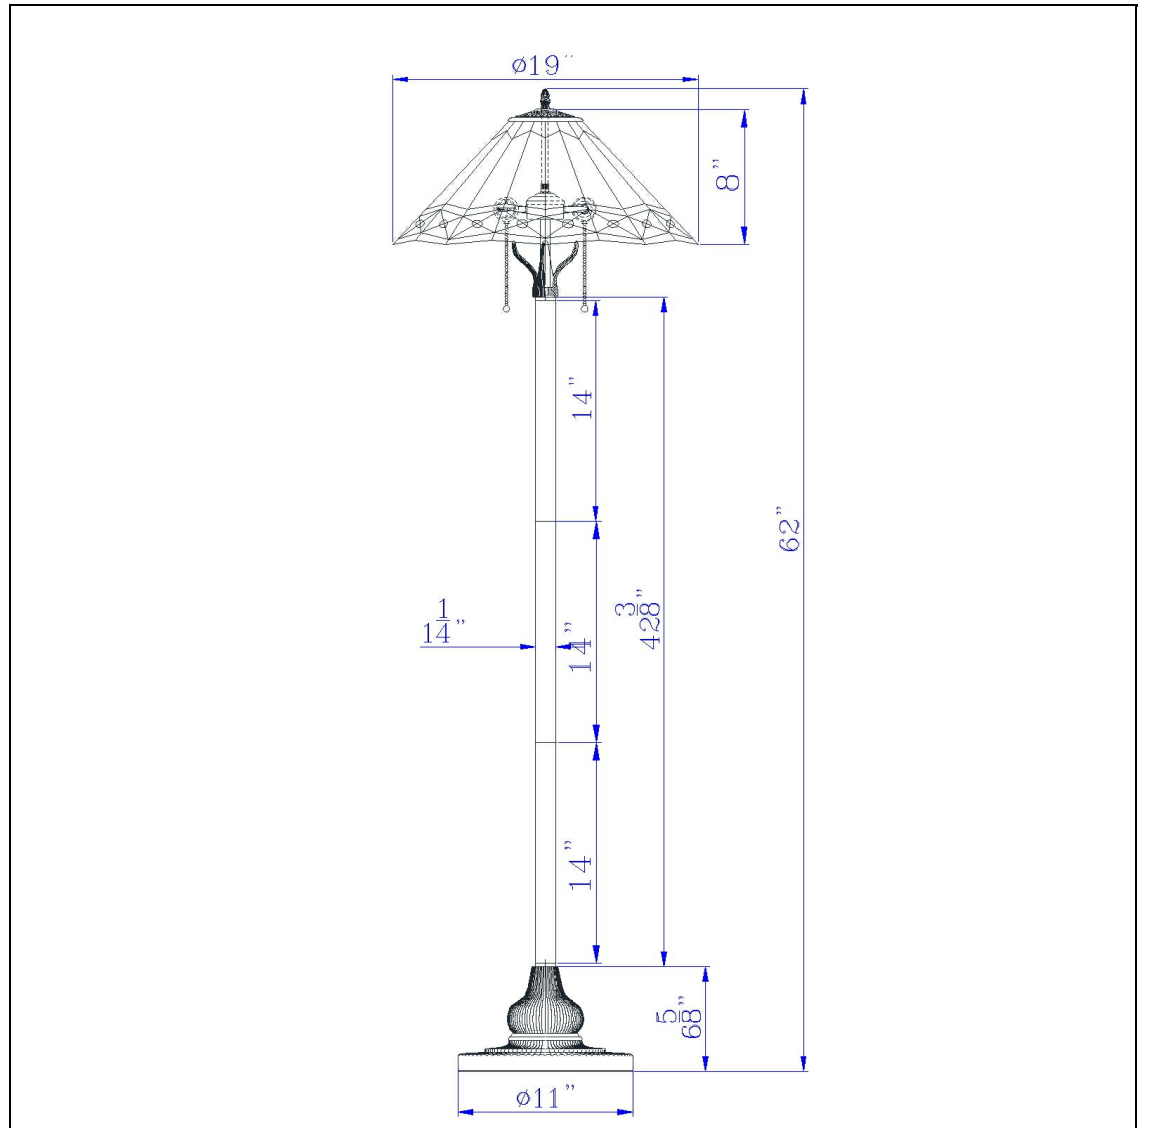

Product No. **BO-3164FL**

Description

60W x 2 Armscroft tiffany floor lamp  
Durable Resin Construction  
Hand Painted Bronze Finish  
Weighted Base for Added Stability  
Hand Painted/Stained Glass Shade  
Ships in One Carton  
Little to No Assembly Required  
Double Pull Chain  
Add a touch of color to your home with this hand painted art glass floor lamp. It features an eye catching amber shade with a with a green accent trim. This beautiful lamp also features a pull chain switch and weighted base for added stability.

Technical Specifications

<b>UPC</b>	020193067284	<b>Shade Bottom1</b>	19.00
<b>Wattage</b>	60W X 2	<b>Shade Side</b>	8.00
<b>Switch Type</b>	ON/OFF	<b>Carton 1 Dimensions</b>	23.30 x 12.30 x 22.80
<b>Bulb Base</b>	E26	<b>Carton 2 Dimensions</b>	0.00 x 0.00 x 22.80
<b>Number of Lights</b>	2	<b>Package Dimensions</b>	L: 22.80 W: 12.30 H: 23.30
<b>Color</b>	Bronze		
<b>Base Color</b>	Bronze		