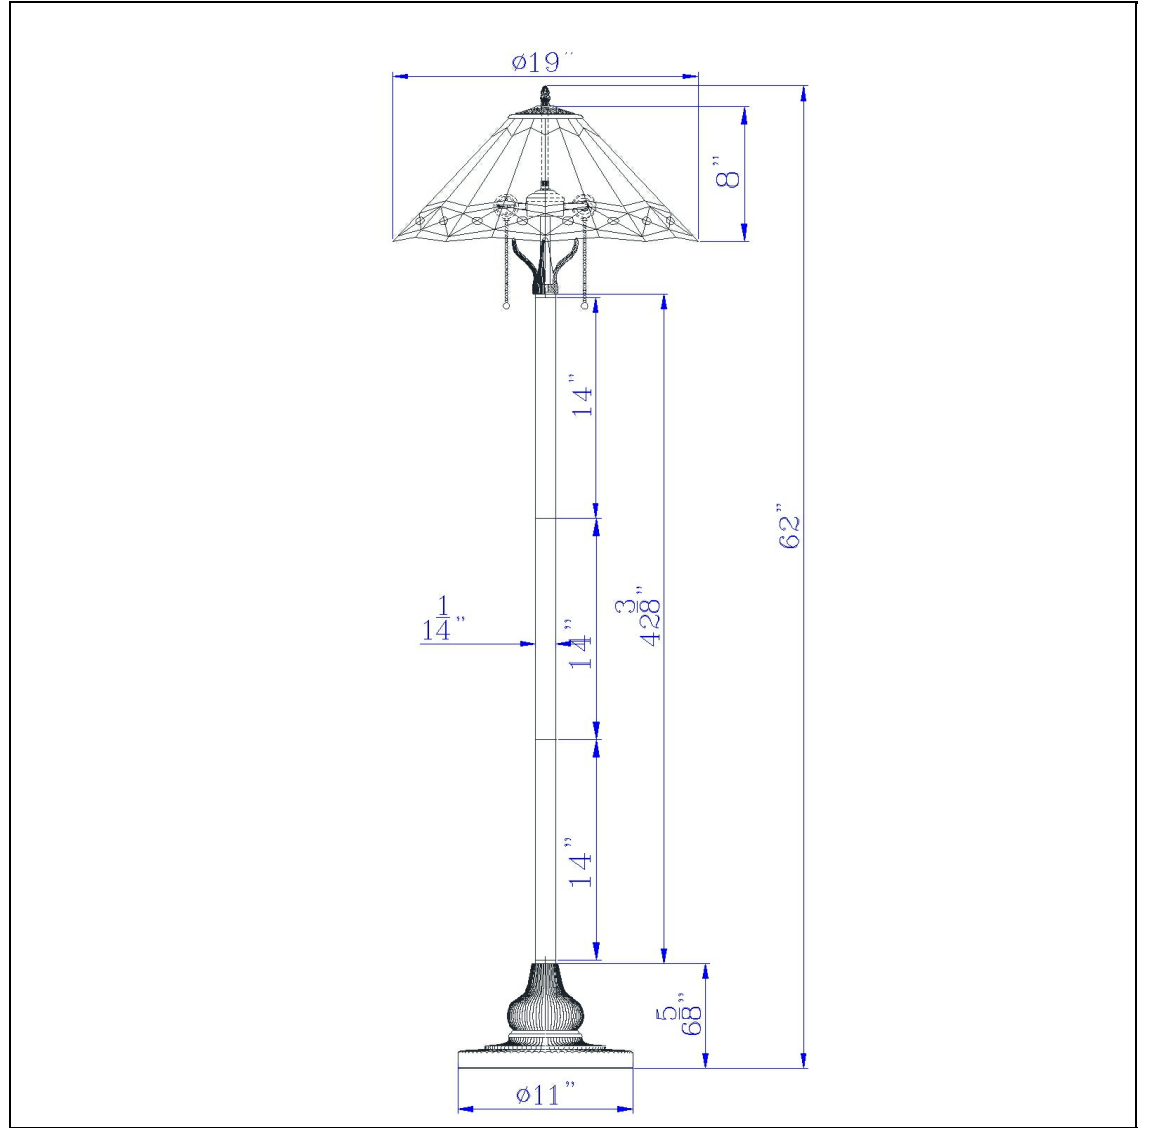

Product No. **BO-3164FL**

Description

60W x 2 Armscroft tiffany floor lamp
Durable Resin Construction
Hand Painted Bronze Finish
Weighted Base for Added Stability
Hand Painted/Stained Glass Shade
Ships in One Carton
Little to No Assembly Required
Double Pull Chain
Add a touch of color to your home with this hand painted art glass floor lamp. It features an eye catching amber shade with a with a green accent trim. This beautiful lamp also features a pull chain switch and weighted base for added stability.

Technical Specifications

UPC	020193067284	Shade Bottom1	19.00
Wattage	60W X 2	Shade Side	8.00
Switch Type	ON/OFF	Carton 1 Dimensions	23.30 x 12.30 x 22.80
Bulb Base	E26	Carton 2 Dimensions	0.00 x 0.00 x 22.80
Number of Lights	2	Package Dimensions	L: 22.80 W: 12.30 H: 23.30
Color	Bronze		
Base Color	Bronze		