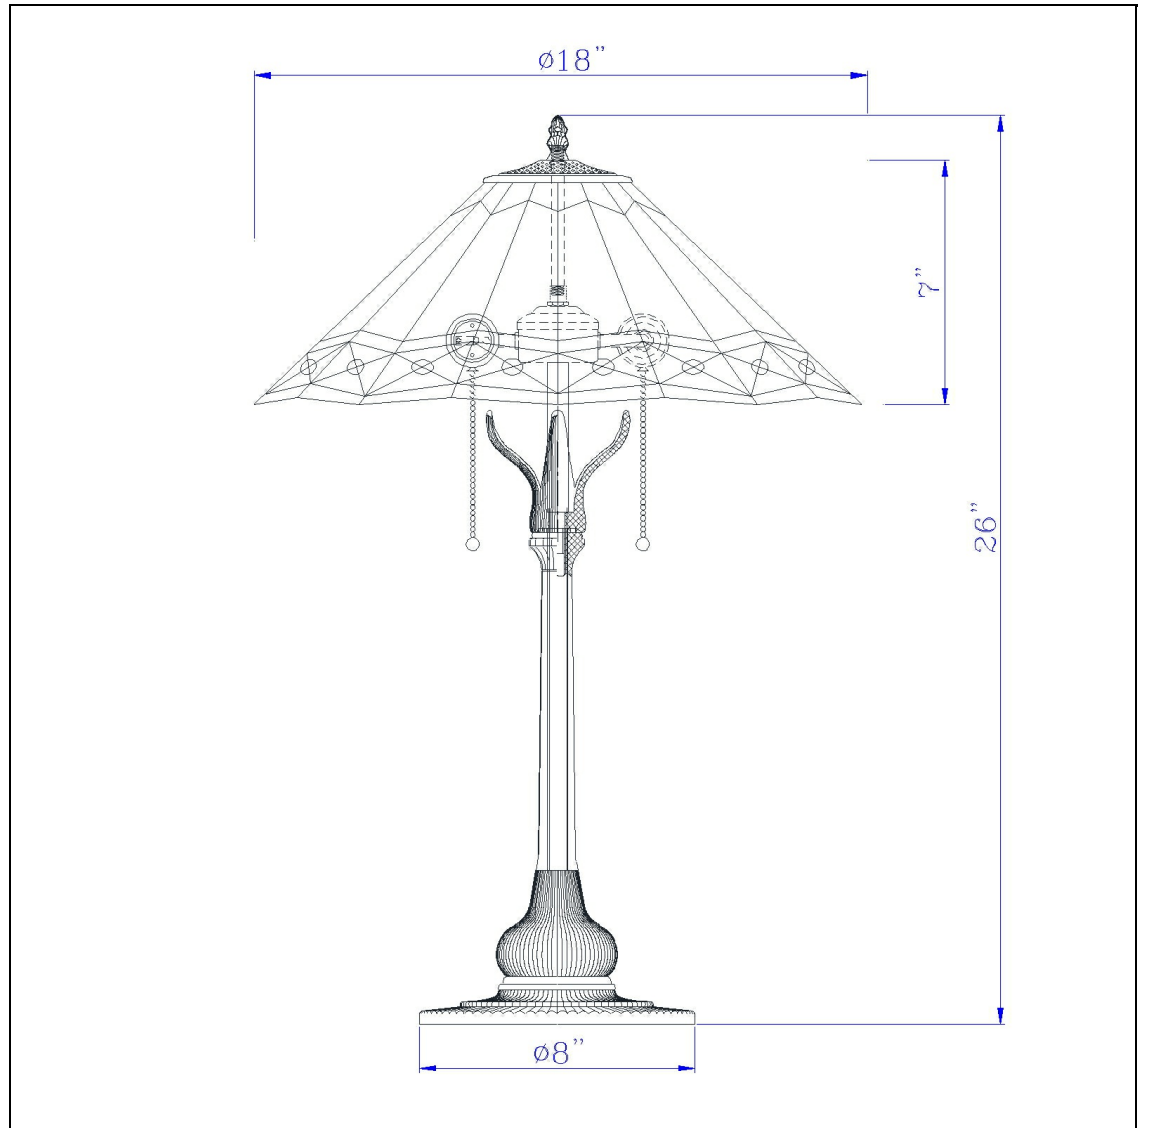

Product No. **BO-3164TB**

Description

60W x 2 Armscroft tiffany table lamp
Durable Resin Construction
Hand Painted Bronze Finish
Weighted Base for Added Stability
Hand Painted/Stained Glass Shade
Ships in One Carton
Little to No Assembly Required
Double Pull Chain
Add a touch of color to your home with this hand painted art glass table lamp. It features an eye catching amber shade with a with a green accent trim. This beautiful lamp also features a pull chain switch and weighted base for added stability.

Technical Specifications

UPC	020193067284	Shade Bottom1	18.00
Wattage	60W X 2	Shade Side	7.00
Switch Type	ON/OFF	Carton 1 Dimensions	24.30 x 10.80 x 23.50
Bulb Base	E26	Carton 2 Dimensions	0.00 x 0.00 x 23.50
Number of Lights	2	Package Dimensions	L: 23.50 W: 10.80 H: 24.30
Color	Bronze		
Base Color	Bronze		