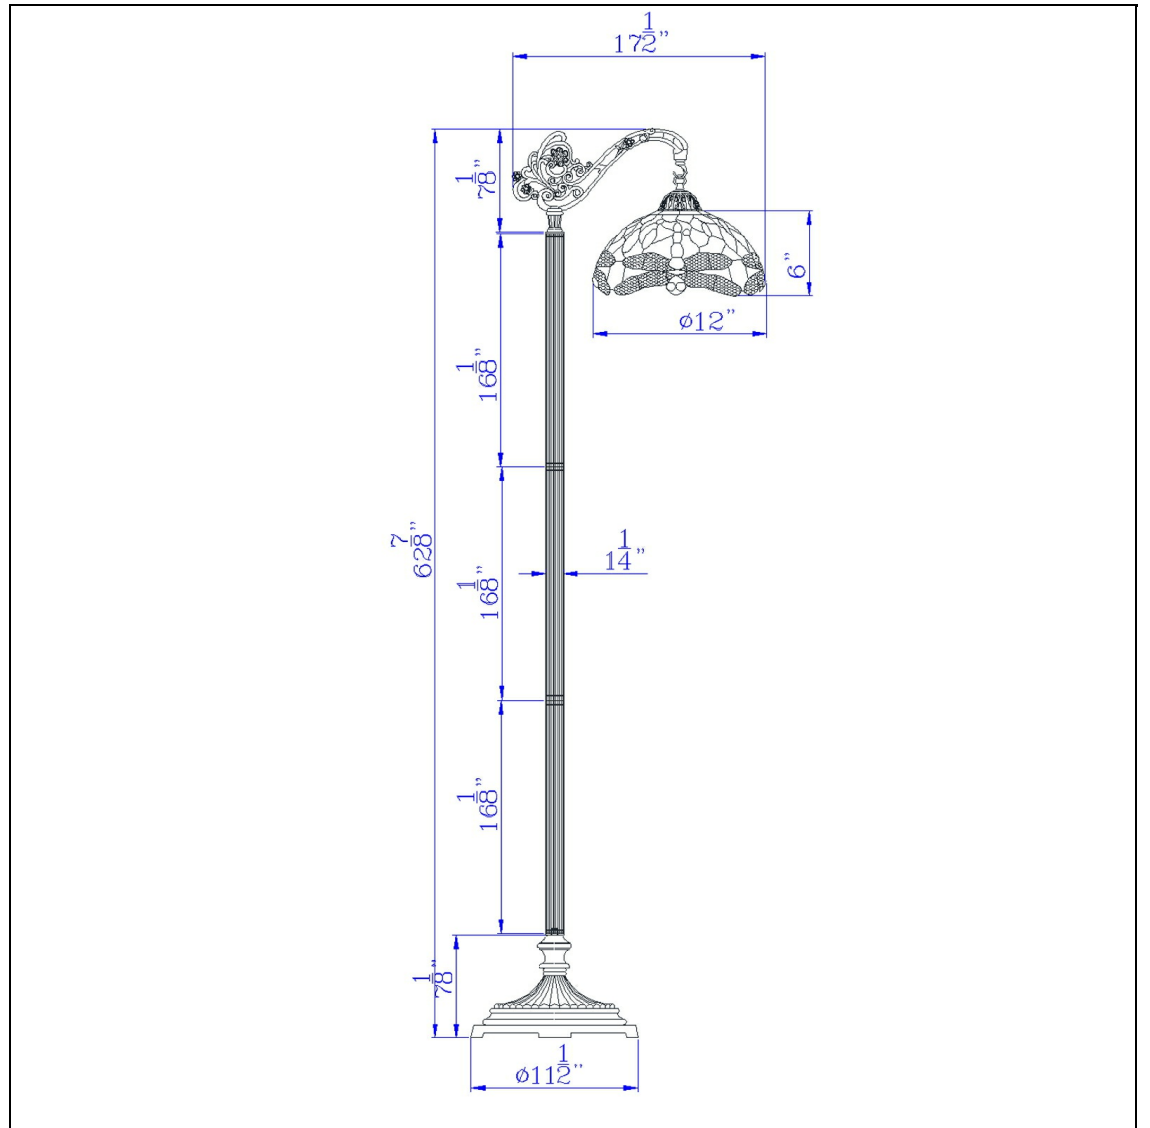

Product No. **BO-3168FL**

Description

60W Colebridge downbridge tiffany floor lamp
Durable Metal and Glass Construction
Painted Bronze Finish
Weighted Base for Added Stability
Hand Painted/Stained Glass Shade
Dragonfly Pattern on Shade
Ships in One Carton
Little to No Assembly Required
Add a touch of color to your space with this hand painted tiffany glass floor lamp. It features an eye catching dragonfly pattern and down arc design. The lamp is set on a weighted base for added stability.

Technical Specifications

UPC	020193067284
Wattage	60W
Switch Type	ON/OFF
Bulb Base	E26
Color	Bronze
Base Color	Bronze

Shade Bottom1	12.00
Shade Side	6.00
Carton 1 Dimensions	20.30 x 13.00 x 15.80
Carton 2 Dimensions	0.00 x 0.00 x 15.80
Package Dimensions	L: 15.80 W: 13.00 H: 20.30