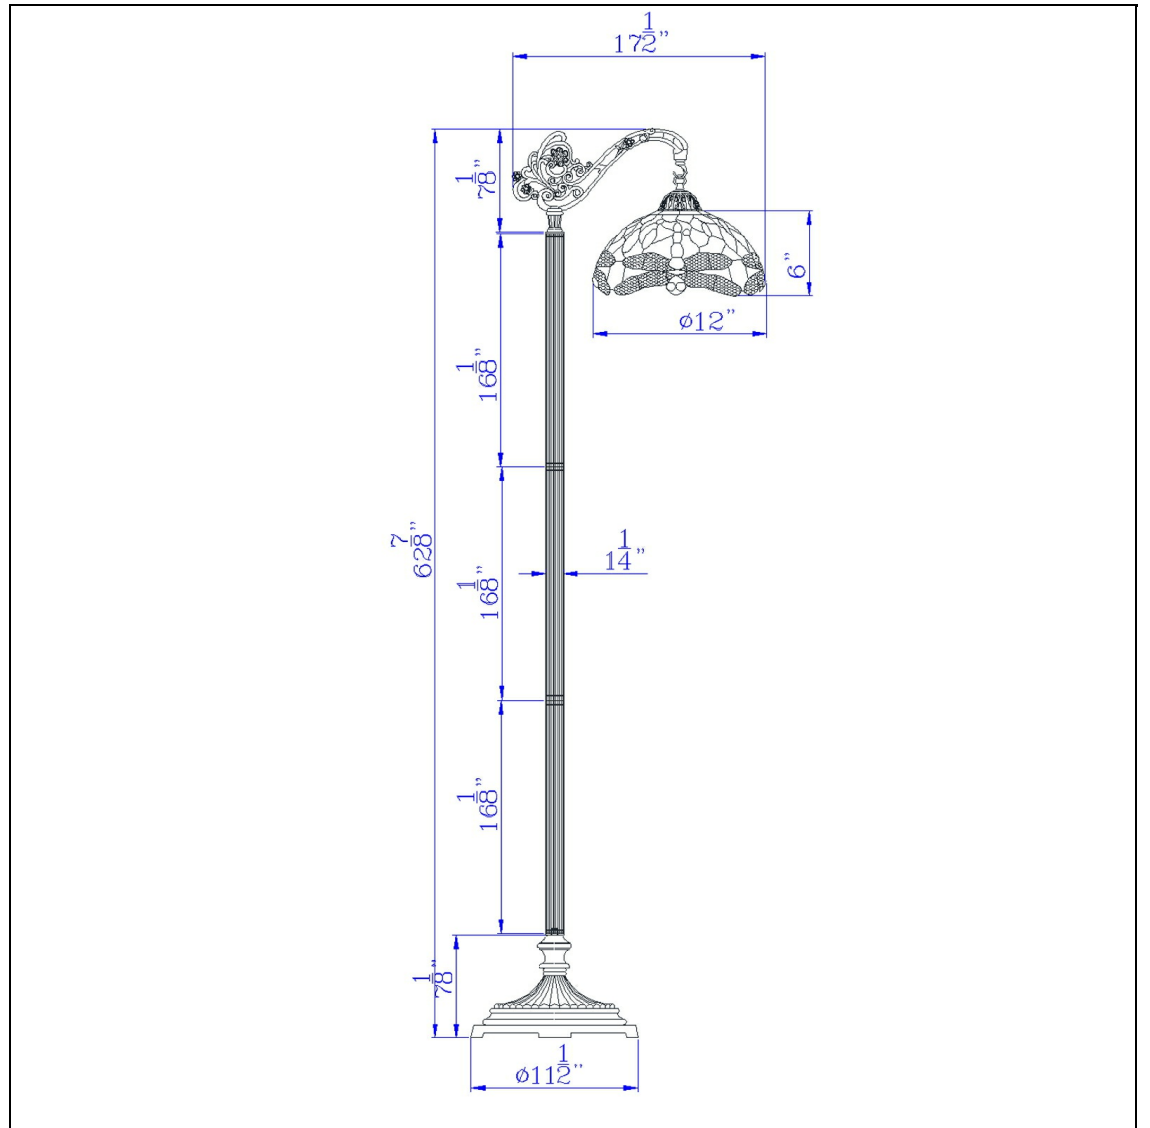

Product No. **BO-3168FL**

Description

60W Colebridge downbridge tiffany floor lamp
Durable Metal and Glass Construction
Painted Bronze Finish
Weighted Base for Added Stability
Hand Painted/Stained Glass Shade
Dragonfly Pattern on Shade
Ships in One Carton
Little to No Assembly Required
Add a touch of color to your space with this hand painted tiffany glass floor lamp. It features an eye catching dragonfly pattern and down arc design. The lamp is set on a weighted base for added stability.

Technical Specifications

UPC	020193067284	Shade Bottom1	12.00
Wattage	60W	Shade Side	6.00
Switch Type	ON/OFF	Carton 1 Dimensions	20.30 x 13.00 x 15.80
Bulb Base	E26	Carton 2 Dimensions	0.00 x 0.00 x 15.80
Color	Bronze	Package Dimensions	L: 15.80 W: 13.00 H: 20.30
Base Color	Bronze		