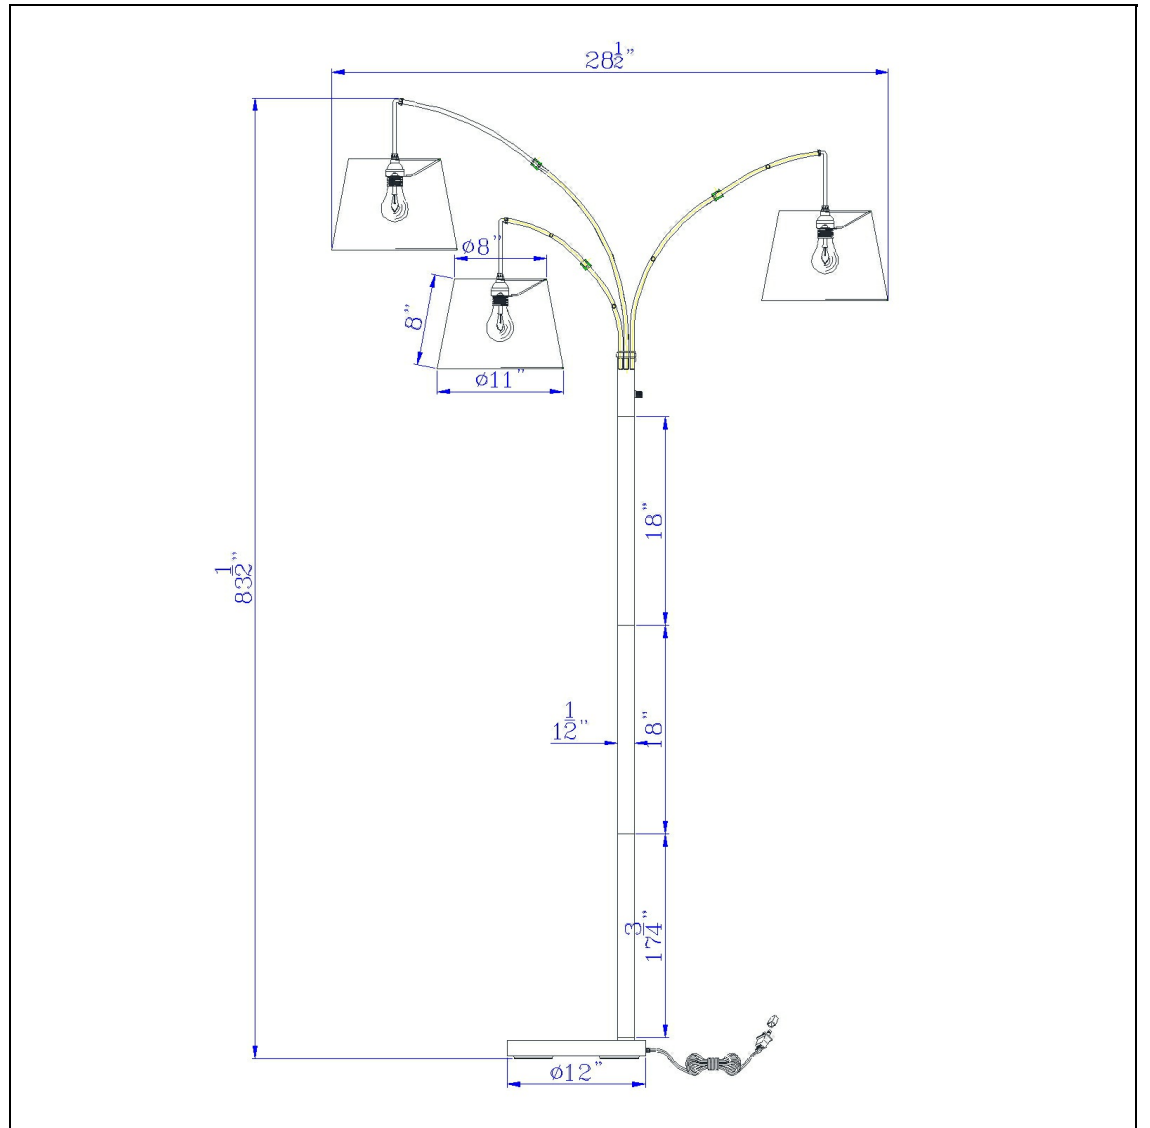

Product No. **BO-3169FL**

Description

60W x 3 Vardon metal arc floor lamp with hardback fabric shade
Durable Metal Construction
Round Hardback Fabric Shades Included
Black Painted Finish
Three Way Switch
Tree Style Lamp
Ships in One Carton
Little to No Assembly Required
Rotary Switch on Pole
Refresh your space with this metal arc style floor lamp. With a hanging arc style, this lamp provides targeted illumination perfect for reading or entertaining. Its slim rod style frame makes it a great choice for smaller rooms or cramped spaces.

Technical Specifications

UPC	020193067284	Shade Top1	8.00
Wattage	60W X 3	Shade Bottom1	18.00
Switch Type	3 WAY	Shade Side	11.00
Bulb Base	E26	Carton 1 Dimensions	13.00 x 15.00 x 26.80
Number of Lights	3	Carton 2 Dimensions	0.00 x 0.00 x 26.80
Color	Black	Package Dimensions	L: 26.80 W: 15.00 H: 13.00
Base Color	Black		