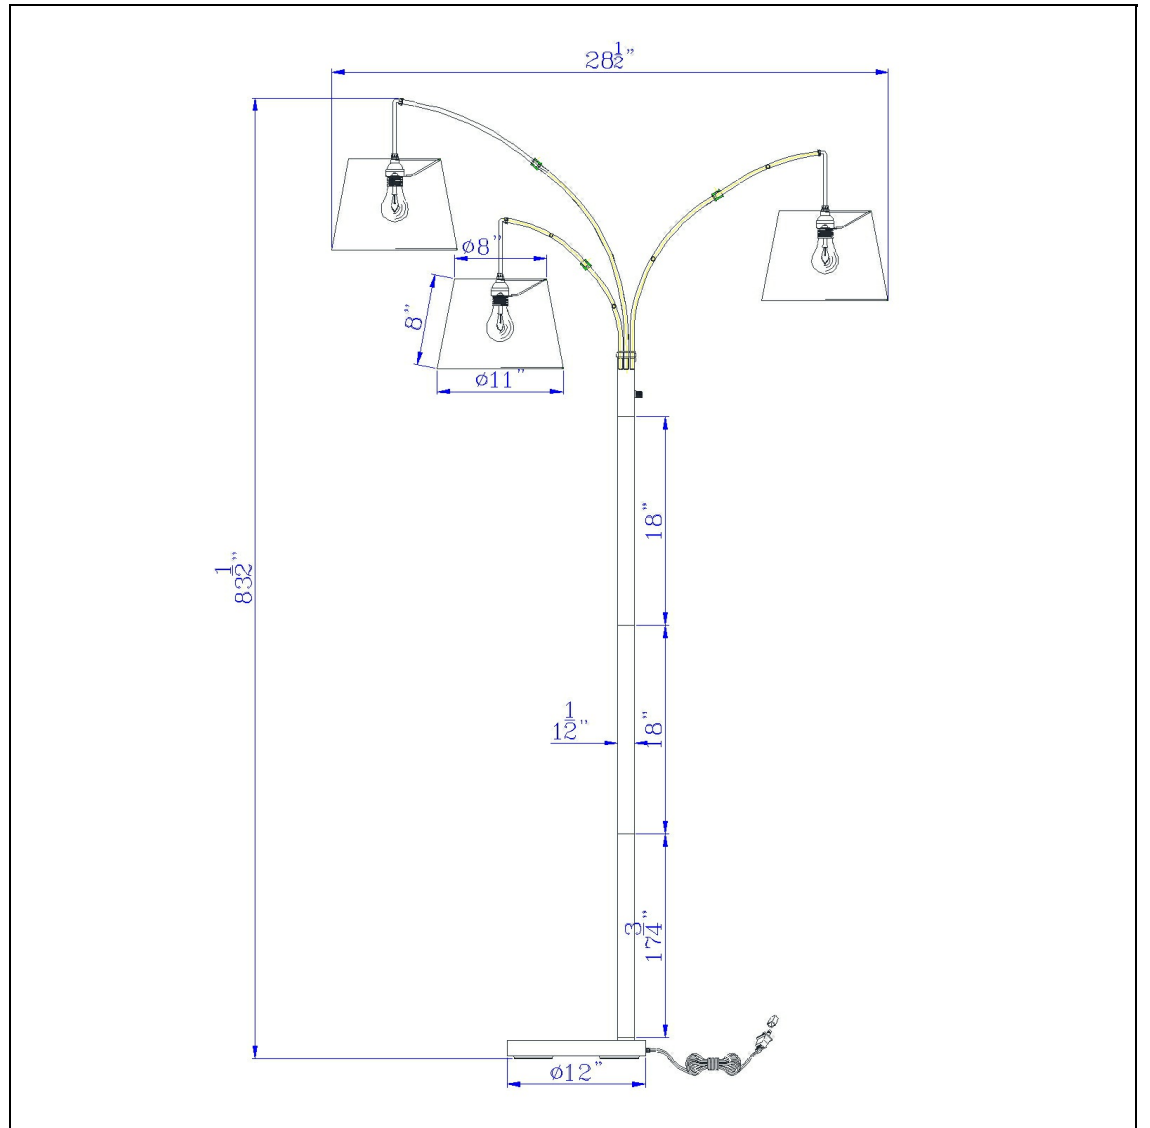

Product No. **BO-3169FL**

Description

60W x 3 Vardon metal arc floor lamp with hardback fabric shade
Durable Metal Construction
Round Hardback Fabric Shades Included
Black Painted Finish
Three Way Switch
Tree Style Lamp
Ships in One Carton
Little to No Assembly Required
Rotary Switch on Pole
Refresh your space with this metal arc style floor lamp. With a hanging arc style, this lamp provides targeted illumination perfect for reading or entertaining. Its slim rod style frame makes it a great choice for smaller rooms or cramped spaces.

Technical Specifications

UPC	020193067284
Wattage	60W X 3
Switch Type	3 WAY
Bulb Base	E26
Number of Lights	3
Color	Black
Base Color	Black

Shade Top1	8.00
Shade Bottom1	18.00
Shade Side	11.00
Carton 1 Dimensions	13.00 x 15.00 x 26.80
Carton 2 Dimensions	0.00 x 0.00 x 26.80
Package Dimensions	L: 26.80 W: 15.00 H: 13.00