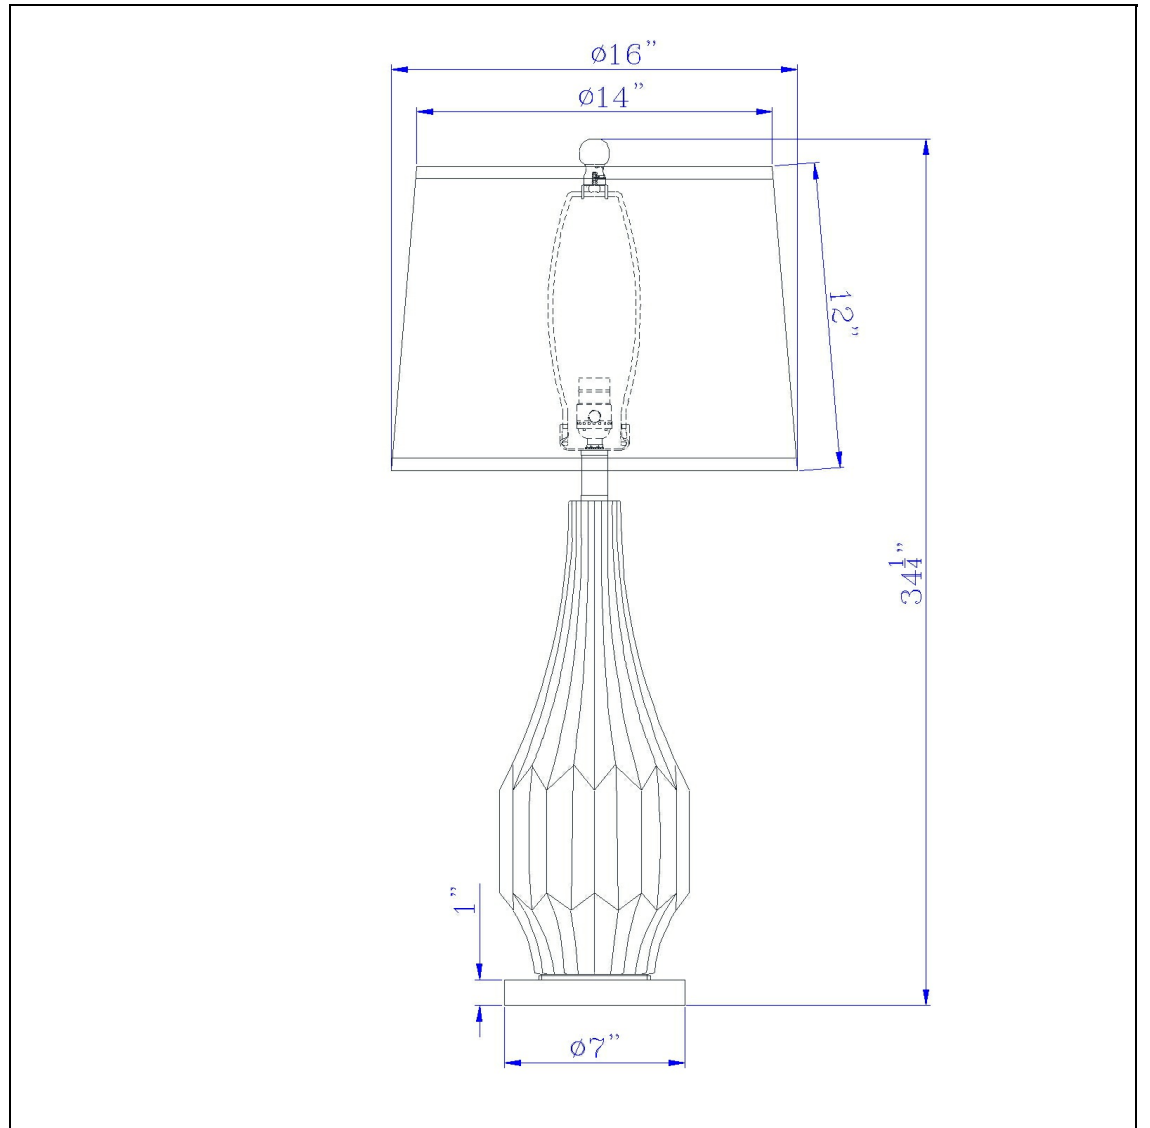

Product No. **BO-3170TB-2**

Description

150W 3 way Walham glass table lamp with hardback fabric shade (sold in pairs)
Durable Glass Construction
Round Hardback Fabric Shade
Clear Faceted Glass
Three Way Switch
Circular Metal Platform Base
Ships in One Carton
Sold as pair
Rotary Switch on Socket
Illuminate your space with this clear glass faceted table lamp. It features a tear drop design set upon a circular platform base. This lamp is sold as a set of two and ships complete with matching shades and finials.

Technical Specifications

UPC	020193067284	Shade Top1	14.00
Wattage	150W	Shade Bottom1	16.00
Switch Type	3 WAY	Shade Side	10.50
Bulb Base	E26	Carton 1 Dimensions	25.50 x 17.80 x 19.30
Number of Lights	2	Carton 2 Dimensions	0.00 x 0.00 x 19.30
Color	Glass	Package Dimensions	L: 19.30 W: 17.80 H: 25.50
Base Color	Glass		