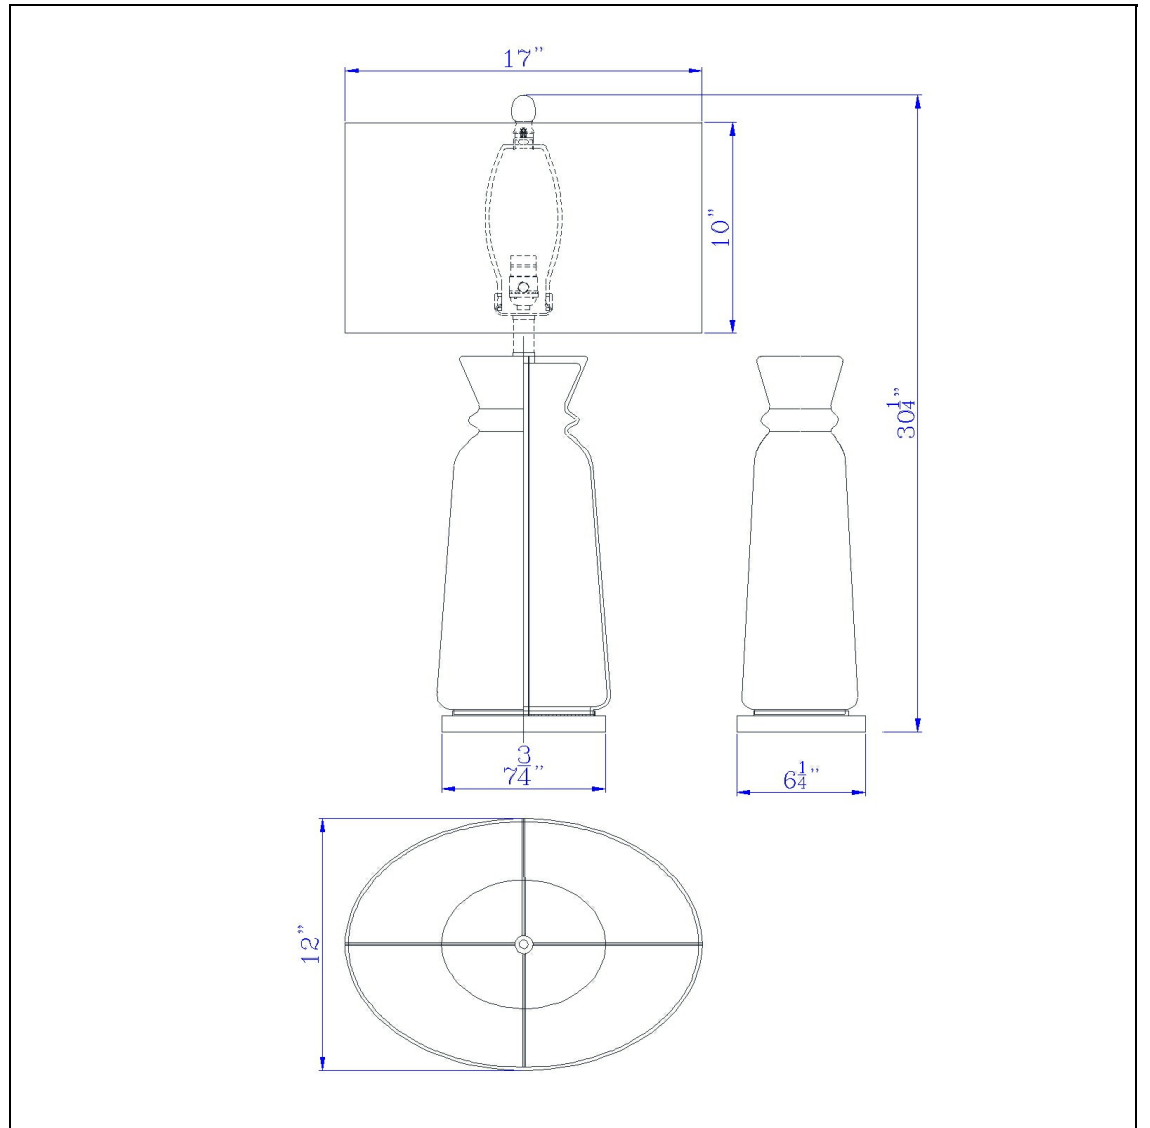

Product No. **BO-3171TB-2**

Description

150W 3 way Keswick glass table lamp with hardback fabric shade (sold in pairs)  
Durable Glass Construction  
Hardback Drum Fabric Shades Included  
Three Way Switch  
Metallic Patina Finish  
Ships in One Carton  
Sold as pair  
Little to No Assembly Required  
Rotary Switch on Socket  
Illuminate your space with this silver patina crackle glass table lamp. It features a wide jar style body set upon a circular platform base. This lamp is sold as a set of two and ships complete with matching shades and finials.

Technical Specifications

<b>UPC</b>	020193067284
<b>Wattage</b>	150W
<b>Switch Type</b>	3 WAY
<b>Bulb Base</b>	E26
<b>Number of Lights</b>	2
<b>Color</b>	Antique Glass
<b>Base Color</b>	Antique Glass

<b>Shade Top1</b>	12.00
<b>Shade Top2</b>	17.00
<b>Shade Bottom1</b>	12.00
<b>Shade Bottom2</b>	17.00
<b>Shade Side</b>	10.00
<b>Carton 1 Dimensions</b>	24.30 x 13.80 x 18.80
<b>Carton 2 Dimensions</b>	0.00 x 0.00 x 18.80
<b>Package Dimensions</b>	L: 18.80 W: 13.80 H: 24.30