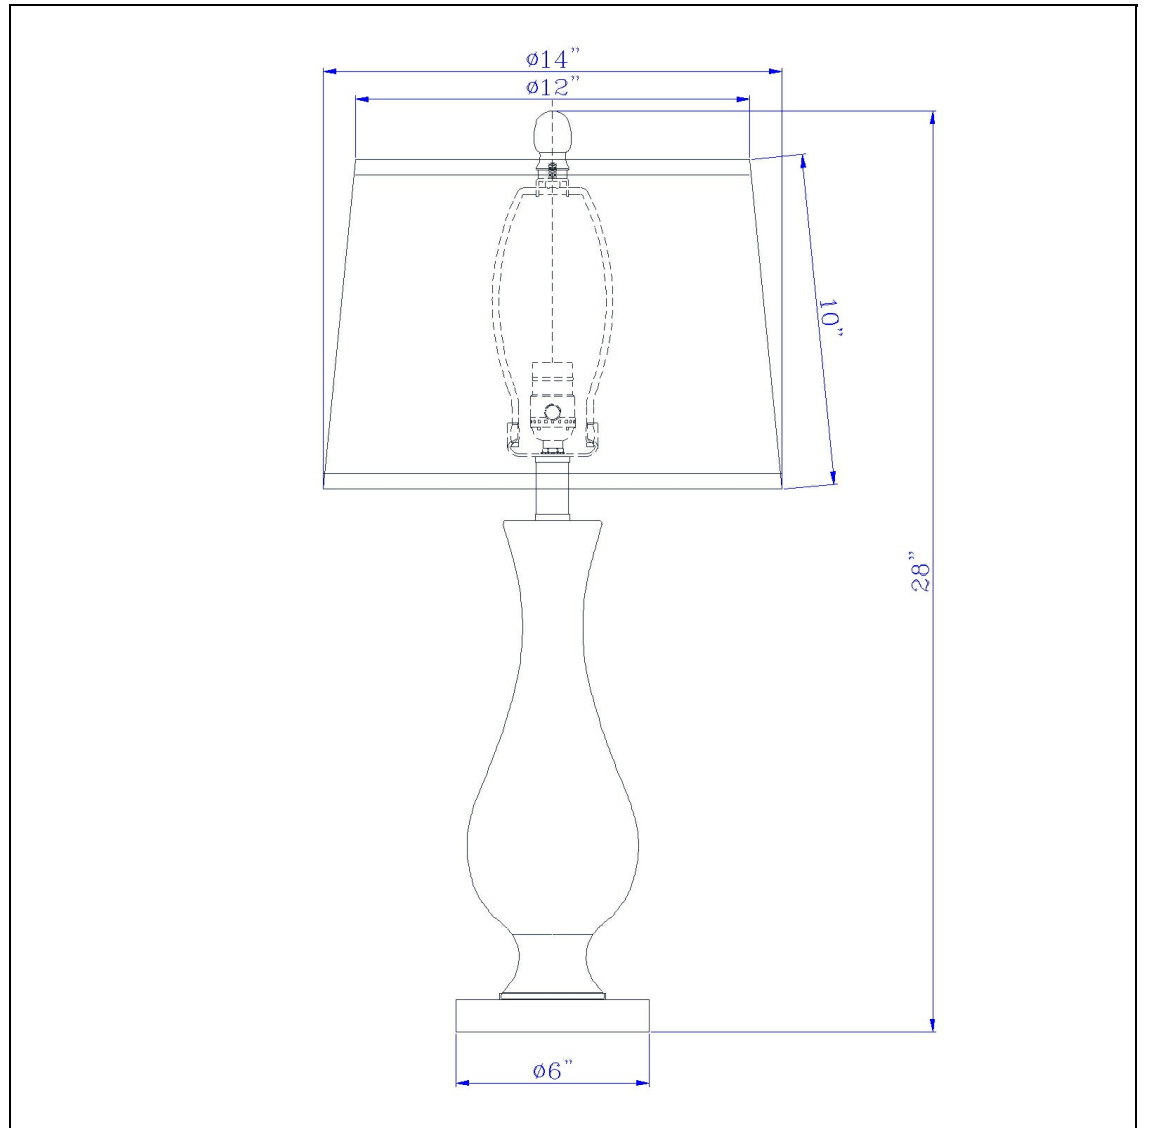

Product No. **BO-3172TB-2**

Description

150W 3 way Abinger glass table lamp with hardback fabric shade (sold in pairs)
Durable Glass Construction
Three Way Switch
Frosted White Glass Base with Copper Streaks
On/Off Style Switch
Round Hardback Fabric Shades Included
Ships in One Carton
Sold as pair
Rotary Switch on Socket
Add a touch of color to your home with this hand blown art glass table lamp. It features an eye catching milky white color with a metallic copper touches. This lamp is sold as a set of two and ships complete with matching shades and finials.

Technical Specifications

UPC	020193067284	Shade Top1	12.00
Wattage	100W	Shade Bottom1	14.00
Switch Type	ON/OFF	Shade Side	10.00
Bulb Base	E26	Carton 1 Dimensions	20.30 x 15.80 x 15.80
Number of Lights	2	Carton 2 Dimensions	0.00 x 0.00 x 15.80
Color	Frosted White	Package Dimensions	L: 15.80 W: 15.80 H: 20.30
Base Color	Frosted White		