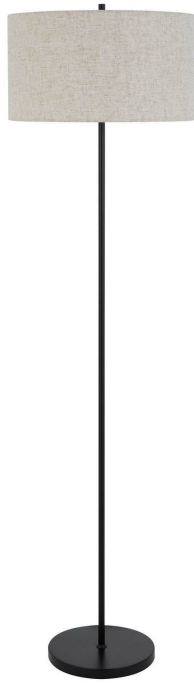

Product No. **BO-3174FL-BK-BU**

Description

150W 3 way Cromwell metal floor lamp with linen shade
Durable Metal Construction
Three Way Switch
Black Painted Finish
Three Way Switch
Burlap Drum Shade
Ships in One Carton
Little to No Assembly Required
Rotary Switch on Socket
This elegant pole style lamp will make a great addition to your living space. It features a neutral tone burlap shade which stands out against the dark lamp frame. With a slim and simple design, this versatile lamp is a great option for reduced space

Technical Specifications

UPC	020193067284	Shade Top1	16.00
Wattage	150W	Shade Bottom1	16.00
Switch Type	3 WAY	Shade Side	8.75
Bulb Base	E26	Carton 1 Dimensions	12.30 x 17.00 x 17.00
Number of Lights	1	Carton 2 Dimensions	0.00 x 0.00 x 17.00
Color	Black	Package Dimensions	L: 17.00 W: 17.00 H: 12.30
Base Color	Black		