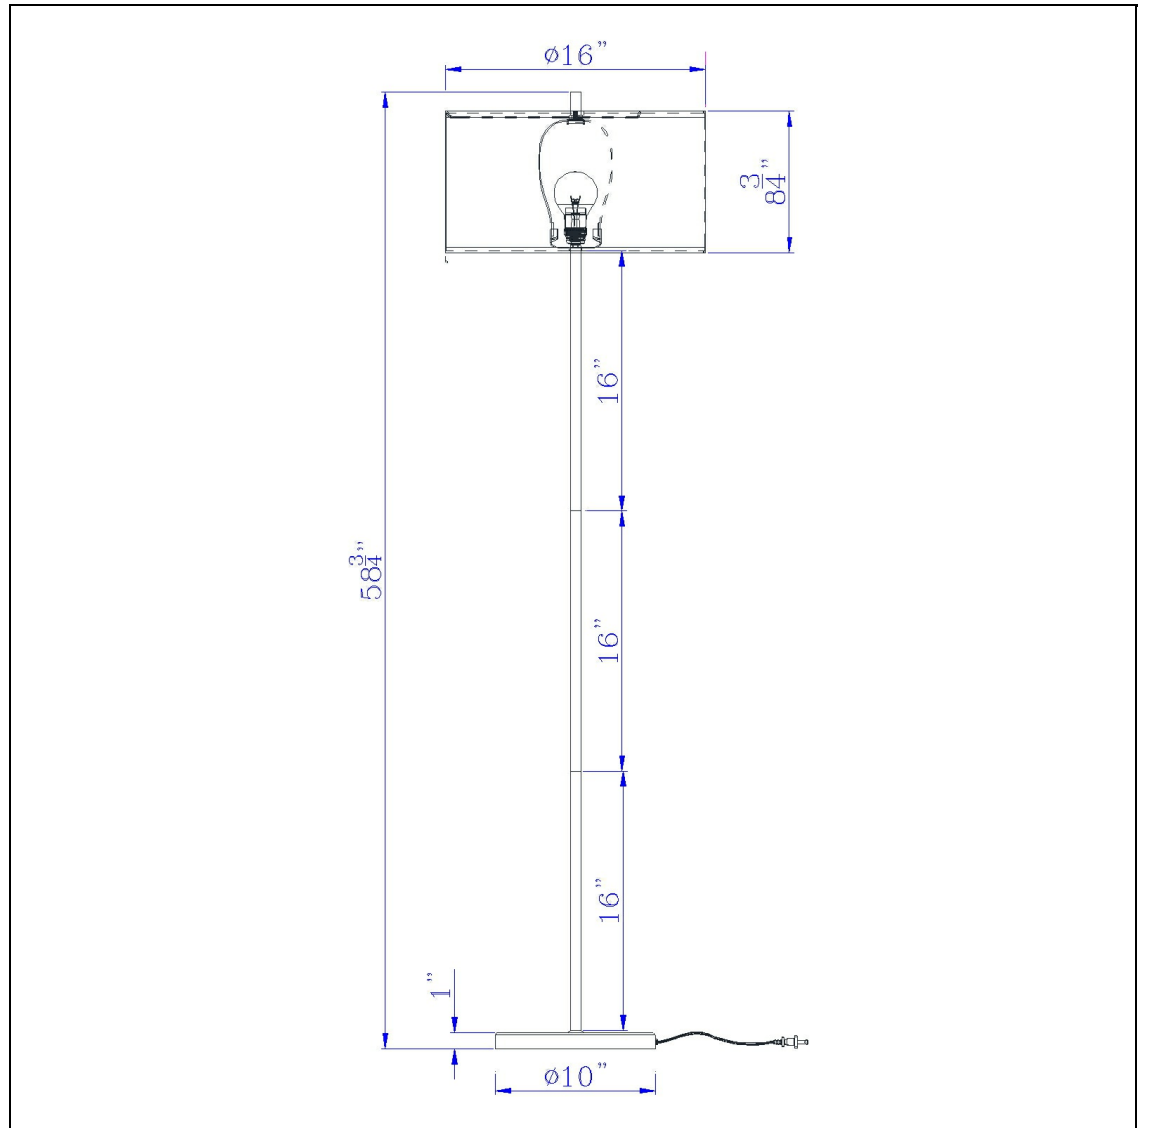

Product No. **BO-3174FL-BK-BU**

Description

150W 3 way Cromwell metal floor lamp with linen shade  
Durable Metal Construction  
Three Way Switch  
Black Painted Finish  
Three Way Switch  
Burlap Drum Shade  
Ships in One Carton  
Little to No Assembly Required  
Rotary Switch on Socket  
This elegant pole style lamp will make a great addition to your living space. It features a neutral tone burlap shade which stands out against the dark lamp frame. With a slim and simple design, this versatile lamp is a great option for reduced space

Technical Specifications

<b>UPC</b>	020193067284	<b>Shade Top1</b>	16.00
<b>Wattage</b>	150W	<b>Shade Bottom1</b>	16.00
<b>Switch Type</b>	3 WAY	<b>Shade Side</b>	8.75
<b>Bulb Base</b>	E26	<b>Carton 1 Dimensions</b>	12.30 x 17.00 x 17.00
<b>Number of Lights</b>	1	<b>Carton 2 Dimensions</b>	0.00 x 0.00 x 17.00
<b>Color</b>	Black	<b>Package Dimensions</b>	L: 17.00 W: 17.00 H: 12.30
<b>Base Color</b>	Black		