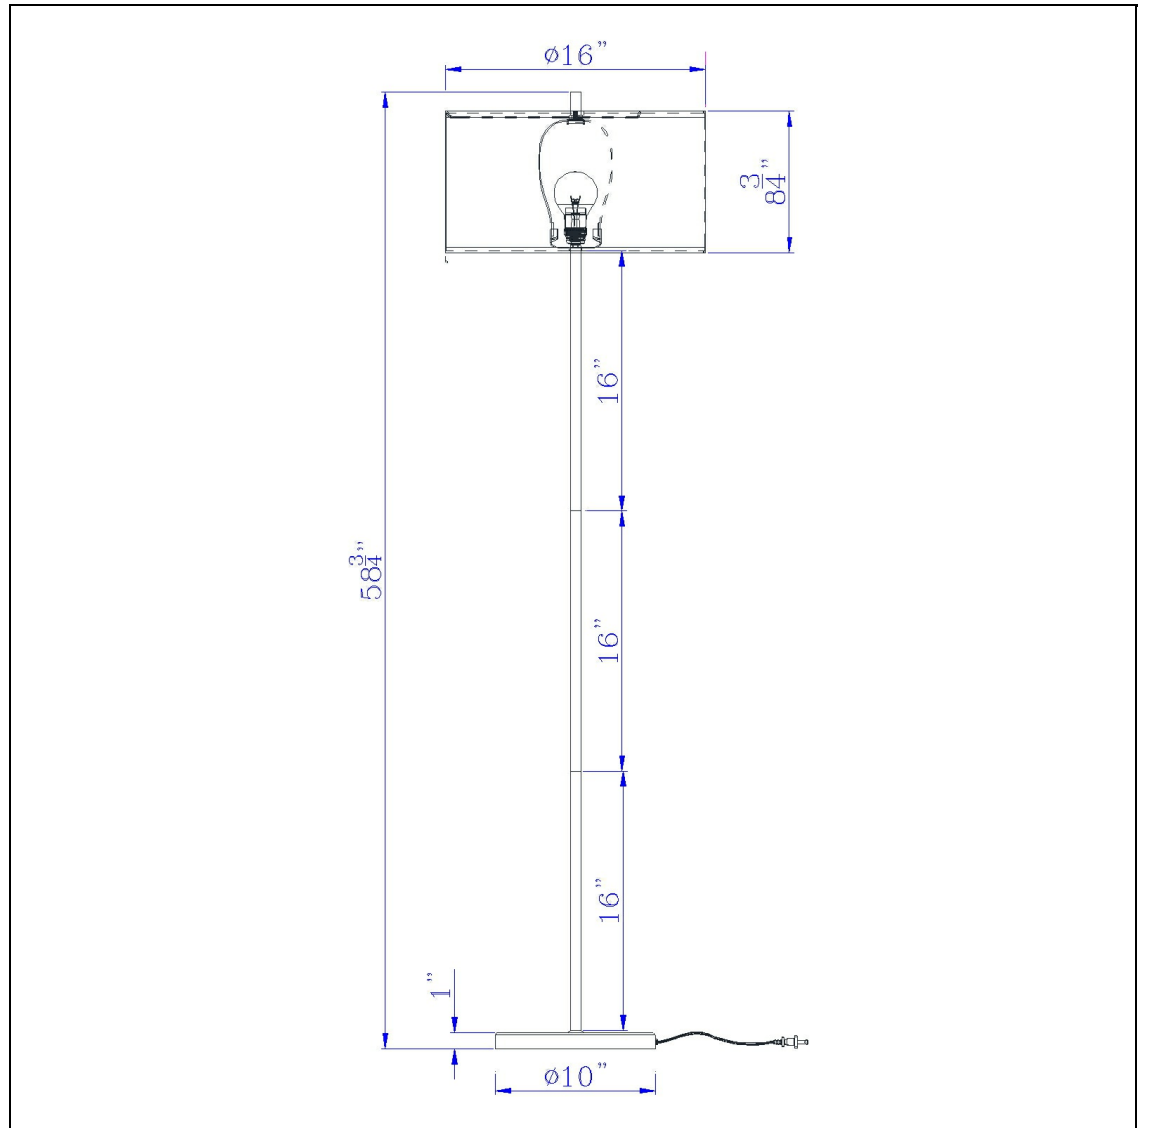

Product No. **BO-3174FL-BS-BL**

Description

150W 3 way Cromwell metal floor lamp with aqua blue linen shade
Durable Metal Construction
Three Way Switch
Brushed Steel Finish
Three Way Switch
Blue Drum Shade
Ships in One Carton
Little to No Assembly Required
Rotary Switch on Socket
This elegant pole style lamp will make a great addition to your living space. It features a blue fabric shade which stands out against the silver lamp frame. With a slim and simple design, this versatile lamp is a great option for reduced spaces.

Technical Specifications

UPC	020193067284	Shade Top1	16.00
Wattage	150W	Shade Bottom1	16.00
Switch Type	3 WAY	Shade Side	8.75
Bulb Base	E26	Carton 1 Dimensions	12.30 x 17.00 x 17.00
Number of Lights	1	Carton 2 Dimensions	0.00 x 0.00 x 17.00
Color	Brushed Steel	Package Dimensions	L: 17.00 W: 17.00 H: 12.30
Base Color	Brushed Steel		