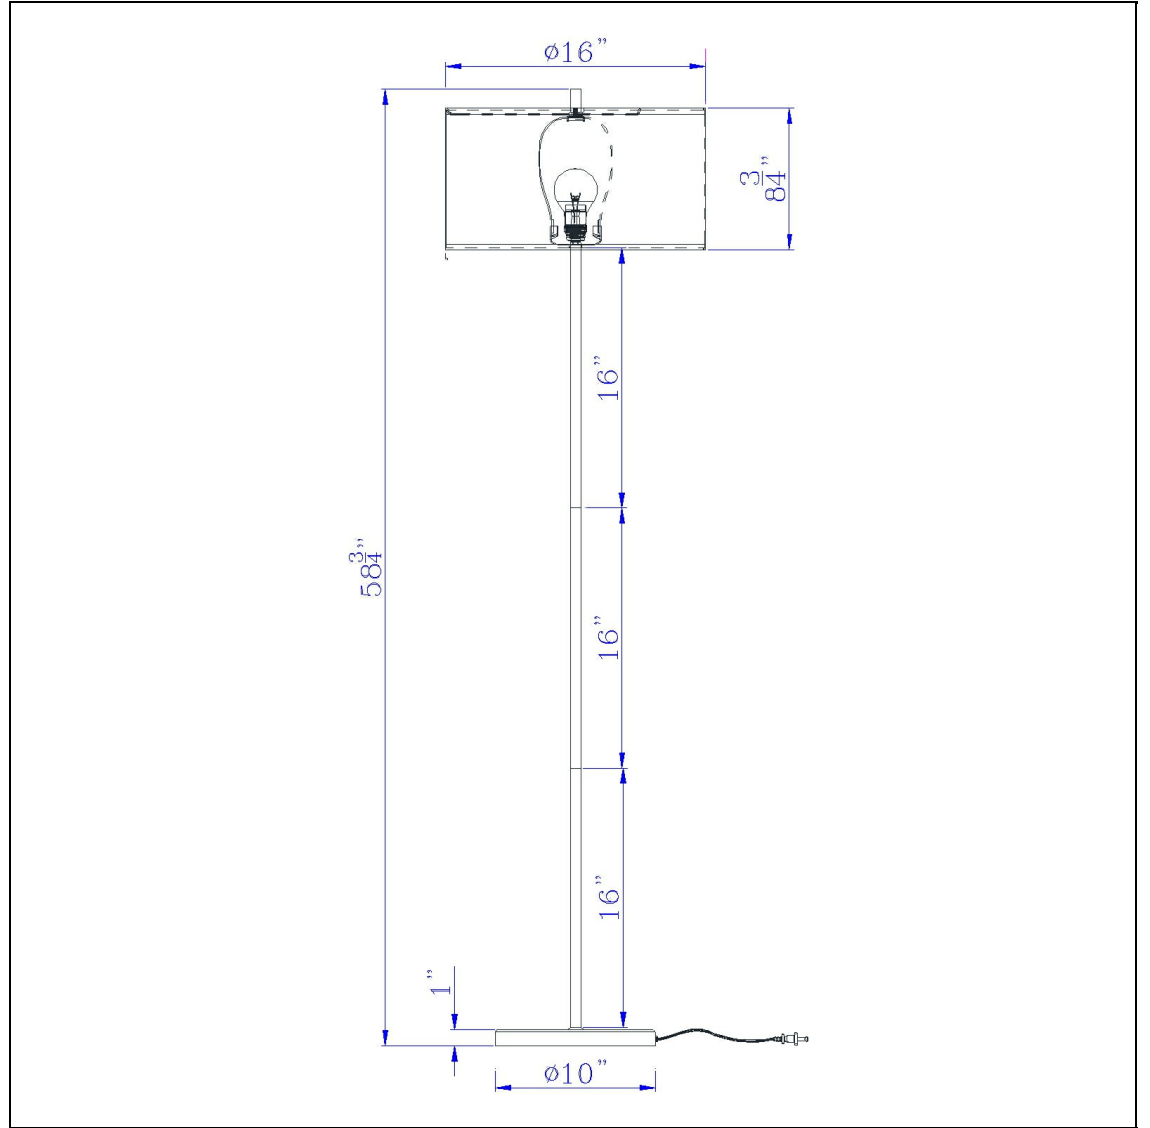

Product No. **BO-3174FL-BS-SM**

Description

150W 3 way Cromwell metal floor lamp with gray linen shade
Durable Metal Construction
Three Way Switch
Brushed Steel
Three Way Switch
Smoke Drum Shade
Ships in One Carton
Little to No Assembly Required
Rotary Switch on Socket
This elegant pole style lamp will make a great addition to your living space. It features a smoke color shade which stands out against the silver lamp frame. With a slim and simple design, this versatile lamp is a great option for reduced spaces.

Technical Specifications

UPC	020193067284	Shade Top1	16.00
Wattage	150W	Shade Bottom1	16.00
Switch Type	3 WAY	Shade Side	8.75
Bulb Base	E26	Carton 1 Dimensions	12.30 x 17.00 x 17.00
Number of Lights	1	Carton 2 Dimensions	0.00 x 0.00 x 17.00
Color	Brushed Steel	Package Dimensions	L: 17.00 W: 17.00 H: 12.30
Base Color	Brushed Steel		