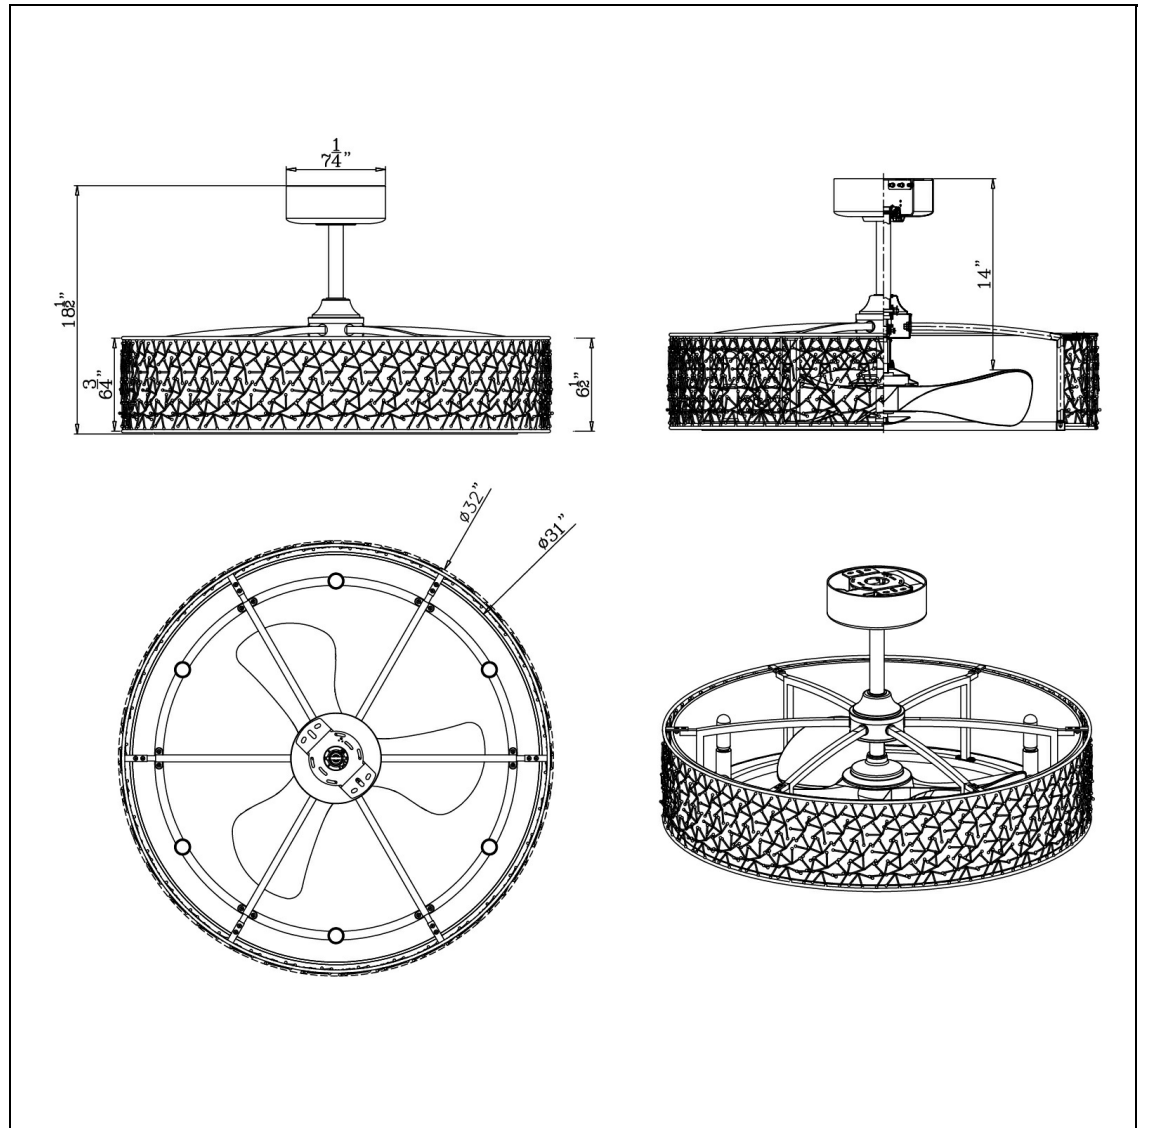

Product No. **CF-1001**

Description

Remote controlled dimmable 4W LED E12 x 6. 6 speed Breezy Meadow Ultra Quiet Fan light with updraft and downdraft. Five year warranty on the motor, ABS blades. EXT downrods can be purchased separately 6 Speed Ultra Quiet DC motor with ABS Blades
30 Degree Blade Pitch
Dimmable 4 Watt (MAX) E12 LED Light (not included). Dimmable E12 LED must be used in order to dimm.
22" Blade Span
Airflow Efficiency: 120 CFM
Airflow (LOW) 550 CFM to (MAX) 2250 CFM
Medium Room Compatible (12x14 FT)
Hardwired with Remote Control
Add a stylish contemporary piece to your ceiling with this brushed steel drum style ceiling fan. It features an ultra quiet 6 speed motor and remote controlled led lights. ABS fan blades provide updraft and downdraft fan direction.

Technical Specifications

UPC	020193067284
Wattage	LED 4W X 6
Switch Type	DIMMER
Bulb Base	E12
Number of Lights	6
Color	Brushed Steel
Base Color	Chrome

Carton 1 Dimensions	13.30 x 35.50 x 35.50
Carton 2 Dimensions	0.00 x 0.00 x 35.50
Package Dimensions	L: 35.50 W: 35.50 H: 13.30