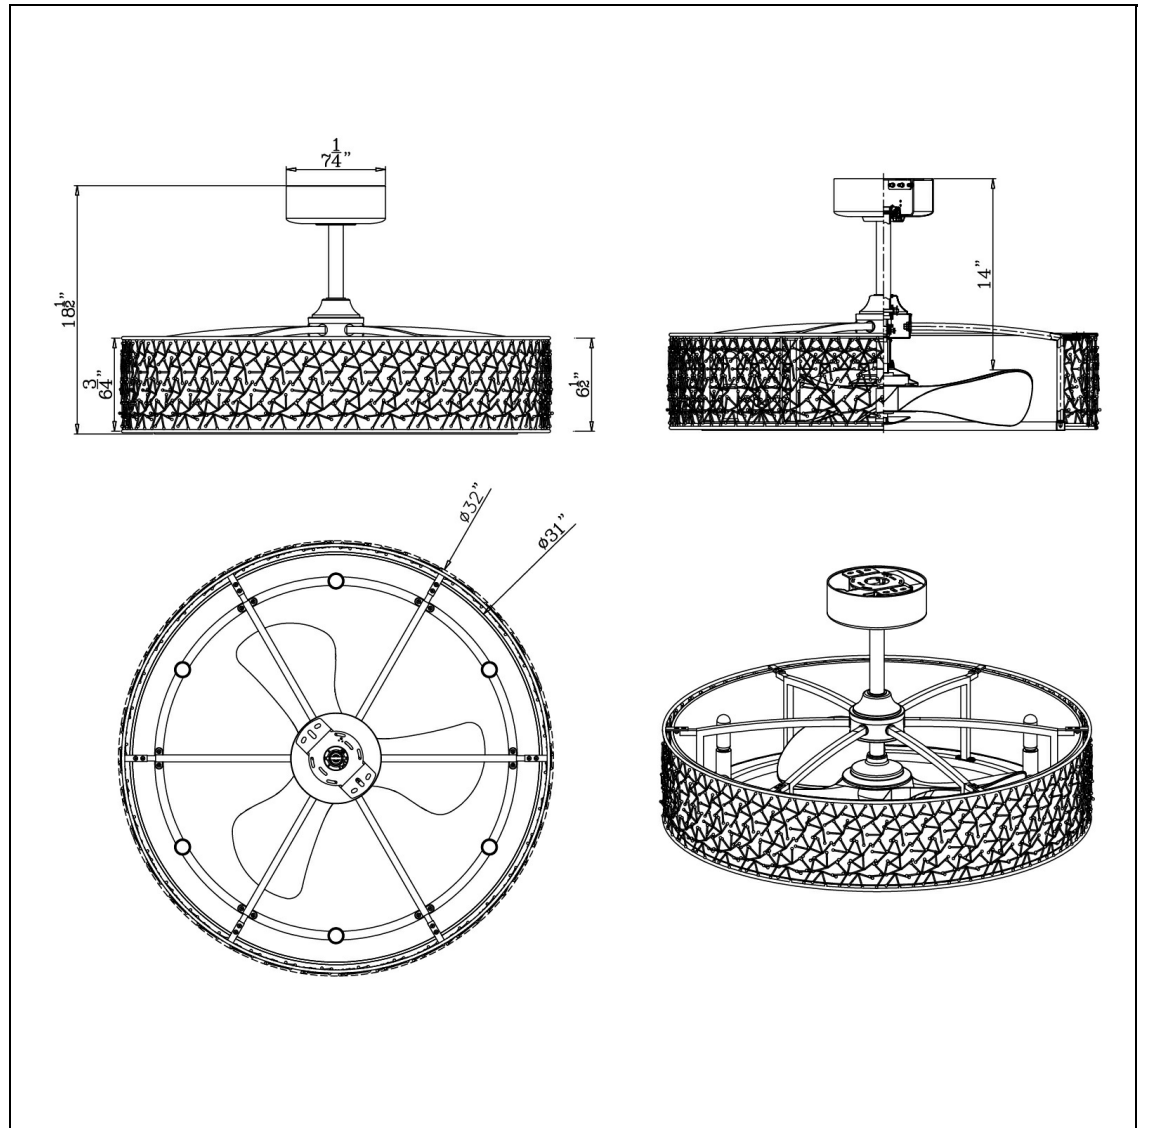

Product No. **CF-1001**

Description

Remote controlled dimmable 4W LED E12 x 6. 6 speed Breezy Meadow Ultra Quiet Fan light with updraft and downdraft. Five year warranty on the motor, ABS blades. EXT downrods can be purchased separately 6 Speed Ultra Quiet DC motor with ABS Blades  
30 Degree Blade Pitch  
Dimmable 4 Watt (MAX) E12 LED Light (not included). Dimmable E12 LED must be used in order to dimm.  
22" Blade Span  
Airflow Efficiency: 120 CFM  
Airflow (LOW) 550 CFM to (MAX) 2250 CFM  
Medium Room Compatible (12x14 FT)  
Hardwired with Remote Control  
Add a stylish contemporary piece to your ceiling with this brushed steel drum style ceiling fan. It features an ultra quiet 6 speed motor and remote controlled led lights. ABS fan blades provide updraft and downdraft fan direction.

Technical Specifications

<b>UPC</b>	020193067284	<b>Carton 1 Dimensions</b>	13.30 x 35.50 x 35.50
<b>Wattage</b>	LED 4W X 6	<b>Carton 2 Dimensions</b>	0.00 x 0.00 x 35.50
<b>Switch Type</b>	DIMMER	<b>Package Dimensions</b>	L: 35.50 W: 35.50 H: 13.30
<b>Bulb Base</b>	E12		
<b>Number of Lights</b>	6		
<b>Color</b>	Brushed Steel		
<b>Base Color</b>	Chrome		