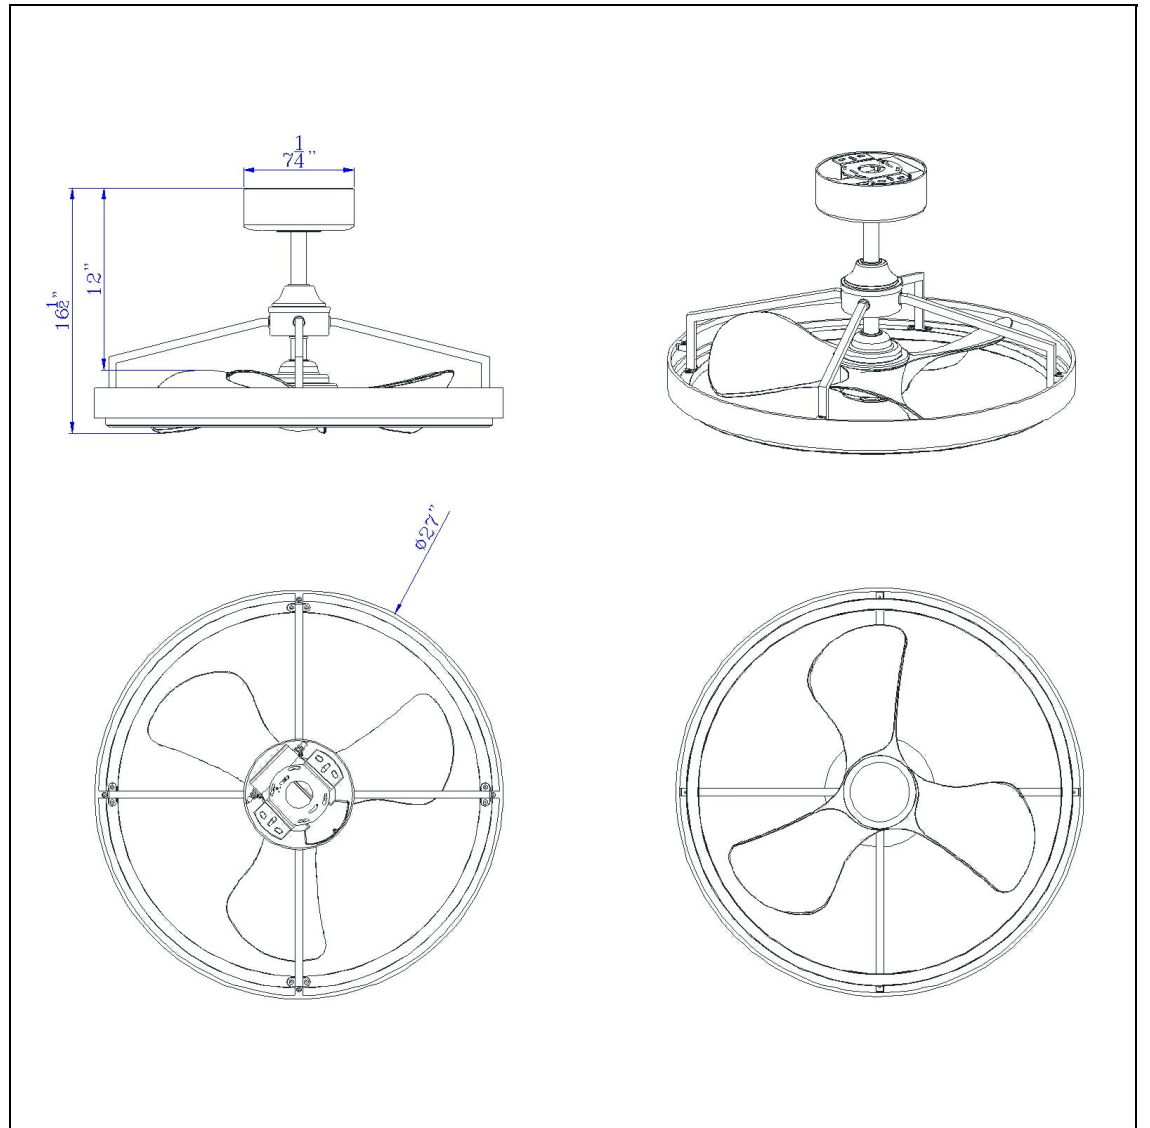

Product No. **CF-1002**

Description

Remote Controlled 30W, 580 lumen, 3000K dimmable 6 speed LED Arroyo ultra quiet FAN LIGHT with updraft and downdraft fan direction. Five year warranty on the motor. ABS blade with super quiet motor. E 35 Degree Blade Pitch  
6 Speed Fan with DC motor and ABS Blades  
Airflow: (LOW)550 CFM to (MAX)1630 CFM  
Airflow Efficiency: 60 CFM per Watt  
Can be Installed on a 10 Degree Sloped Ceiling  
Dimmable 30 Watt LED Light  
22" Blade Diameter  
Hardwired with remote Control  
Add a stylish contemporary piece to your ceiling with this brushed steel drum style ceiling fan. It features an ultra quiet 6 speed motor and remote controlled led lights. ABS fan blades provide updraft and downdraft fan direction.

Technical Specifications

<b>UPC</b>	020193067284
<b>Wattage</b>	LED 30W
<b>CRI</b>	90
<b>Lumen</b>	580
<b>Switch Type</b>	DIMMER
<b>Bulb Base</b>	LED
<b>Number of Lights</b>	LED
<b>Color</b>	Brushed Steel
<b>Base Color</b>	Brushed Steel

<b>Carton 1 Dimensions</b>	12.30 x 30.30 x 30.30
<b>Carton 2 Dimensions</b>	0.00 x 0.00 x 30.30
<b>Package Dimensions</b>	L: 30.30 W: 30.30 H: 12.30