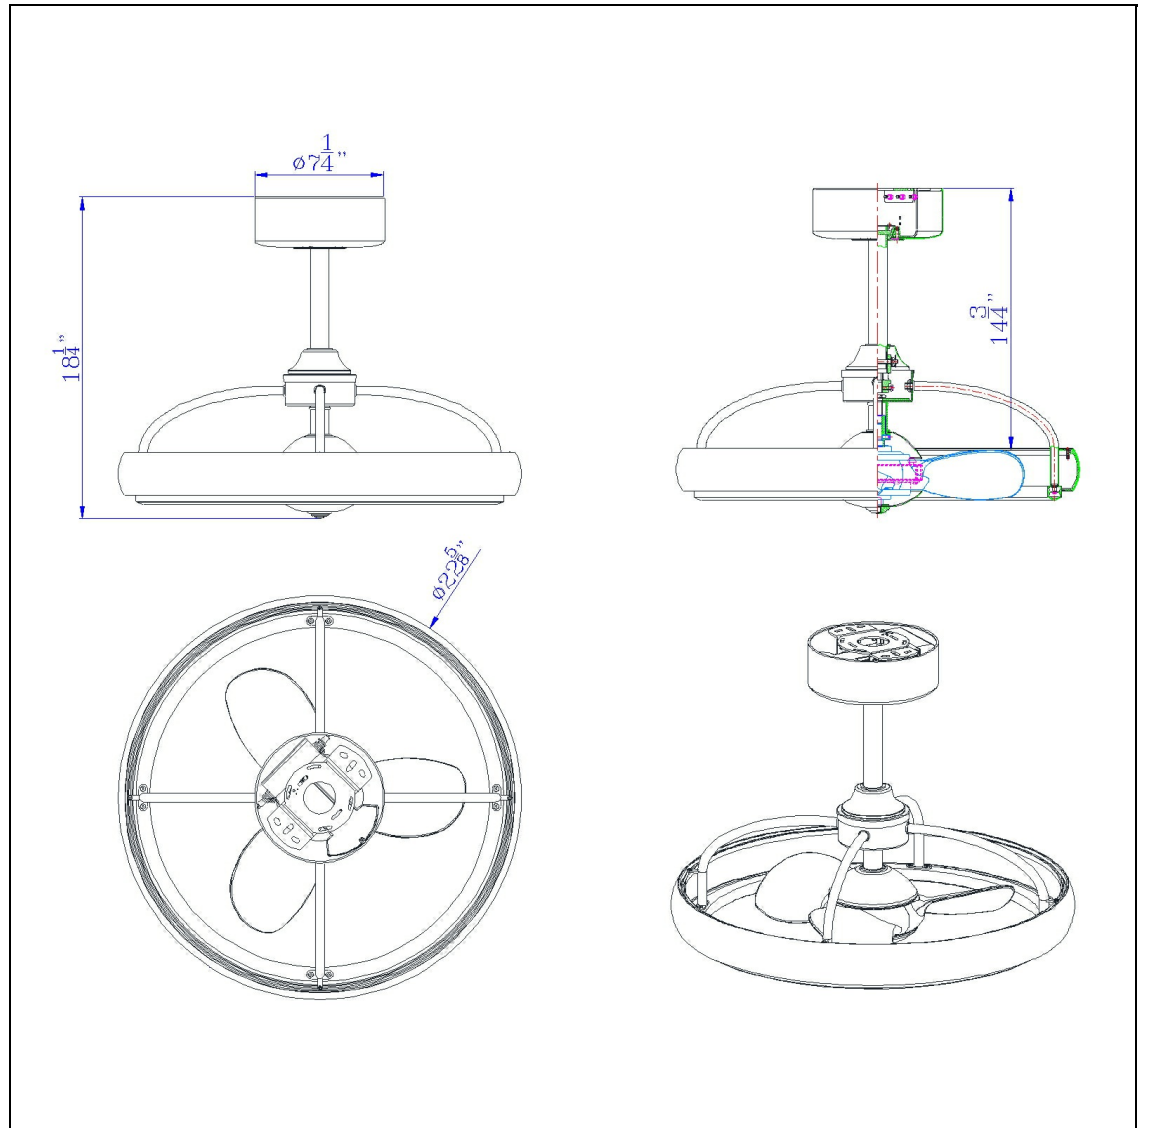

Product No. **CF-1003**

Description

Remote Controlled 30W, 580 lumen, 3000K dimmable 6 speed LED Arroyo ultra quiet FAN LIGHT with updraft and downdraft fan direction. Five year warranty on the motor. ABS blade with super quiet motor. E 6 Speed Ultra Quiet DC motor with ABS Blades
30 degree Blade Pitch
Airflow: (LOW)550 CFM to (MAX) 2250 CFM
Airflow Efficiency: 120 CFM per Watt
Dimmable 30 Watt LED Light
22" Blade Span
Can Be Installed on a 10 Degree Sloped Ceiling
Hardwired with Remote Control
Add a stylish contemporary piece to your ceiling with this antique brass/black drum style ceiling fan. It features an ultra quiet 6 speed motor and remote controlled led lights. ABS fan blades provide updraft and downdraft fan direction.

Technical Specifications

UPC	020193067284
Wattage	LED 30W
Lumen	530
Switch Type	DIMMER
Bulb Base	LED
Number of Lights	LED
Color	Antique Brass/Black
Base Color	Antique Brass/Black

Carton 1 Dimensions	12.00 x 26.00 x 26.00
Carton 2 Dimensions	0.00 x 0.00 x 26.00
Package Dimensions	L: 26.00 W: 26.00 H: 12.00