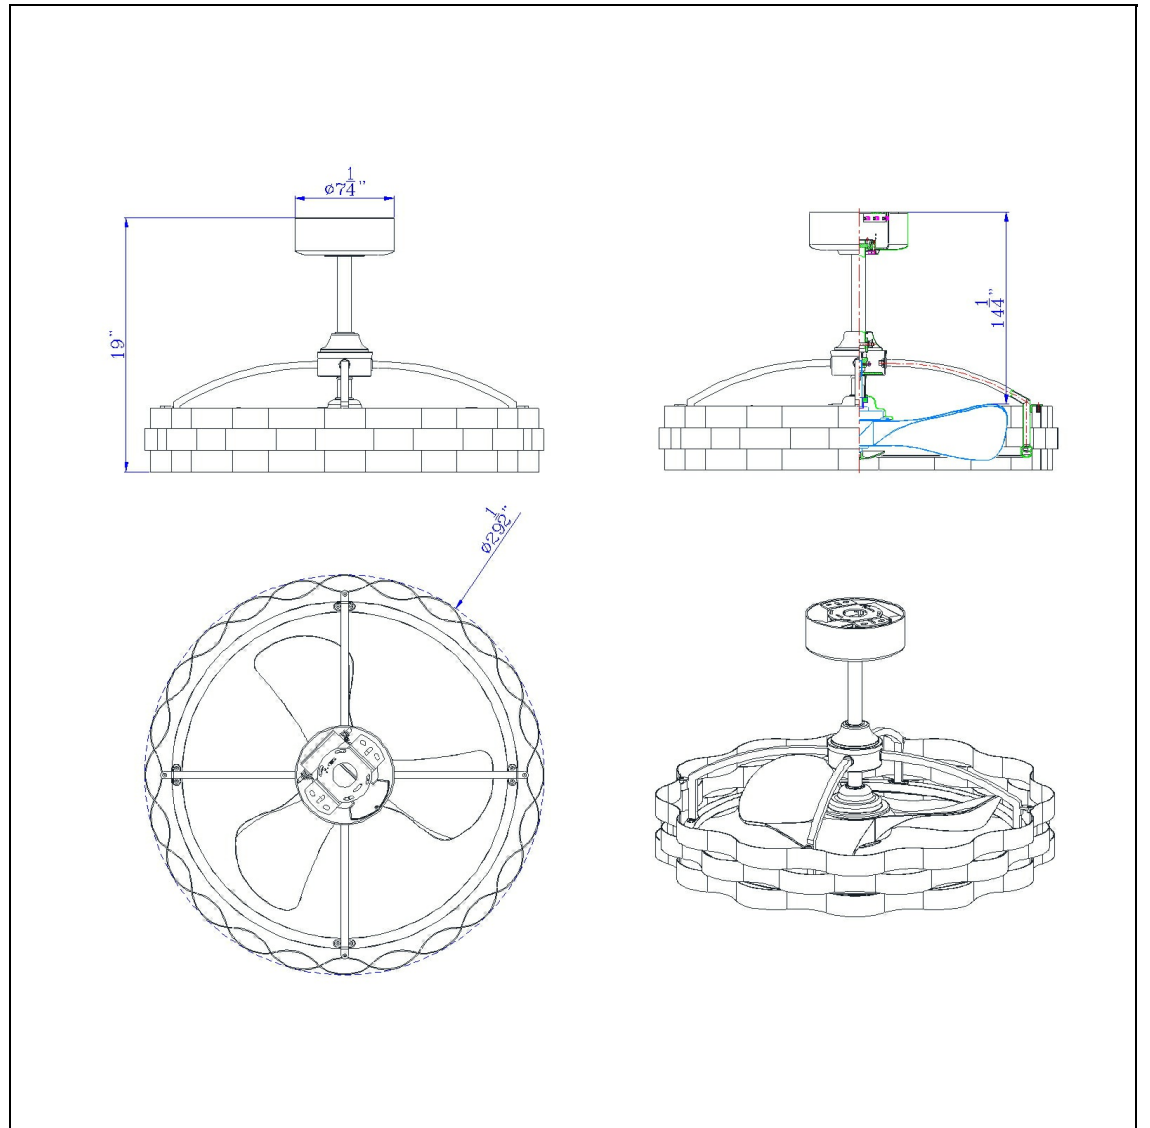

Product No. **CF-1004**

Description

Remote Controlled 30W, 500 lumen, 3000K dimmable 6 speed LED Arroyo ultra quiet FAN LIGHT with updraft and downdraft fan direction. Five year warranty on the motor. ABS blade with super quiet motor. E Hardwired with Remote Control 6 speed ultra quiet DC motor with ABS Blades
Dimmable 30 Watt LED Light
Airflow (LOW) 550 CFM to (MAX) 2250 CFM
AirFlow Efficiency 120 Watt per CFM
Can Be Installed on a 10 degree Slope Ceiling
30 Degree Blade Pitch
22" Blade Span
Add a stylish contemporary piece to your ceiling with this antique dark bronze drum style ceiling fan. It features an ultra quiet 6 speed motor and remote controlled led lights. ABS fan blades provide updraft and downdraft fan direction.

Technical Specifications

UPC	020193067284
Wattage	LED 30W
Lumen	500
Switch Type	DIMMER
Bulb Base	LED
Number of Lights	LED
Color	Dark Bronze
Base Color	Dark Bronze

Carton 1 Dimensions	12.80 x 32.80 x 32.80
Carton 2 Dimensions	0.00 x 0.00 x 32.80
Package Dimensions	L: 32.80 W: 32.80 H: 12.80