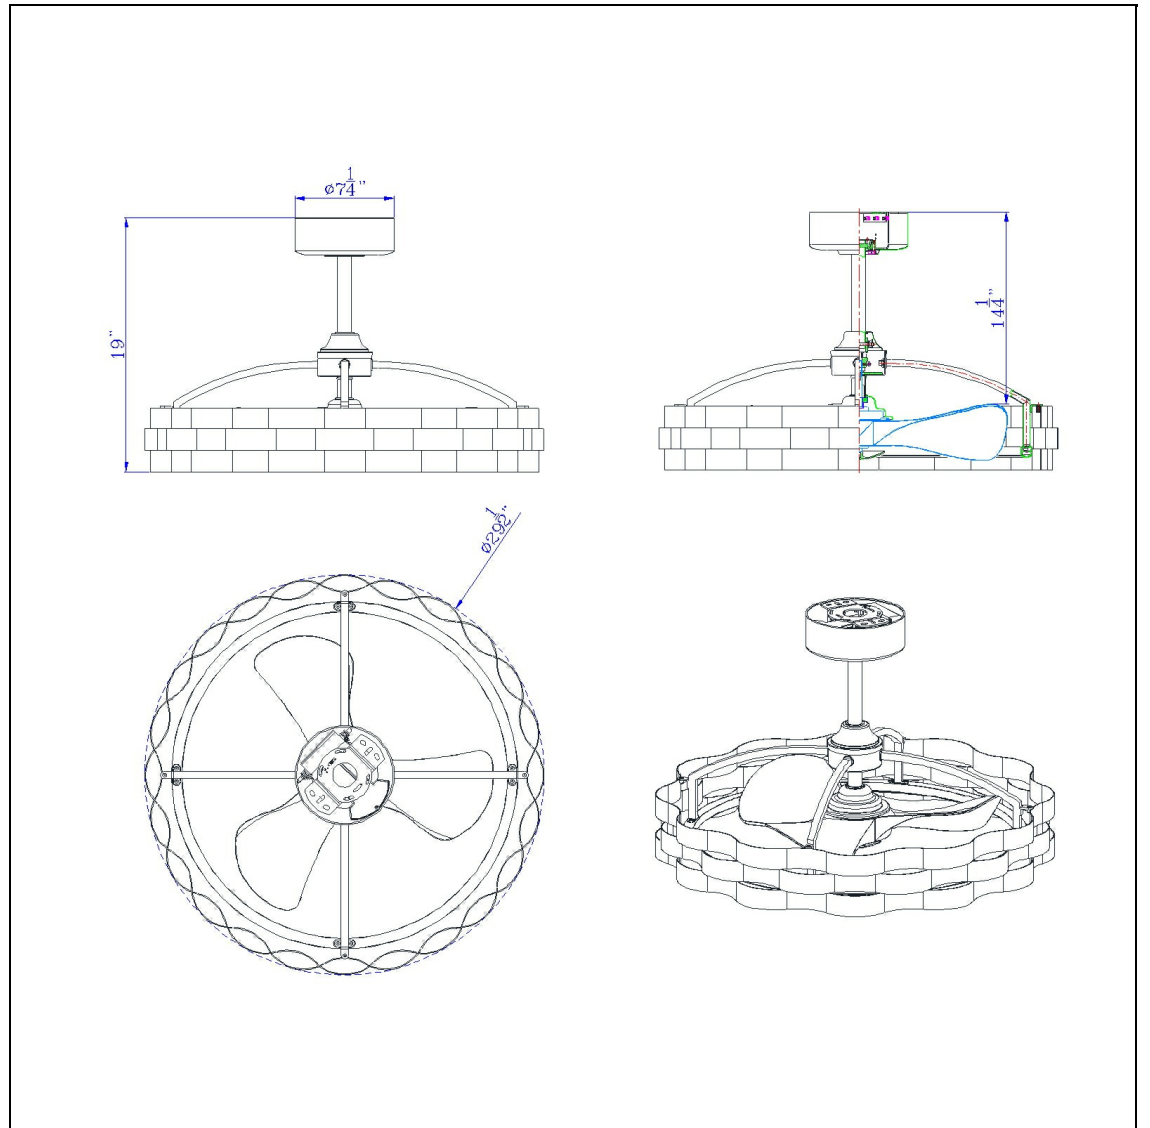

Product No. **CF-1004**

Description

Remote Controlled 30W, 500 lumen, 3000K dimmable 6 speed LED Arroyo ultra quiet FAN LIGHT with updraft and downdraft fan direction. Five year warranty on the motor. ABS blade with super quiet motor. E Hardwired with Remote Control 6 speed ultra quiet DC motor with ABS Blades  
Dimmable 30 Watt LED Light  
Airflow (LOW) 550 CFM to (MAX) 2250 CFM  
AirFlow Efficiency 120 Watt per CFM  
Can Be Installed on a 10 degree Slope Ceiling  
30 Degree Blade Pitch  
22" Blade Span  
Add a stylish contemporary piece to your ceiling with this antique dark bronze drum style ceiling fan. It features an ultra quiet 6 speed motor and remote controlled led lights. ABS fan blades provide updraft and downdraft fan direction.

Technical Specifications

<b>UPC</b>	020193067284
<b>Wattage</b>	LED 30W
<b>Lumen</b>	500
<b>Switch Type</b>	DIMMER
<b>Bulb Base</b>	LED
<b>Number of Lights</b>	LED
<b>Color</b>	Dark Bronze
<b>Base Color</b>	Dark Bronze

<b>Carton 1 Dimensions</b>	12.80 x 32.80 x 32.80
<b>Carton 2 Dimensions</b>	0.00 x 0.00 x 32.80
<b>Package Dimensions</b>	L: 32.80 W: 32.80 H: 12.80