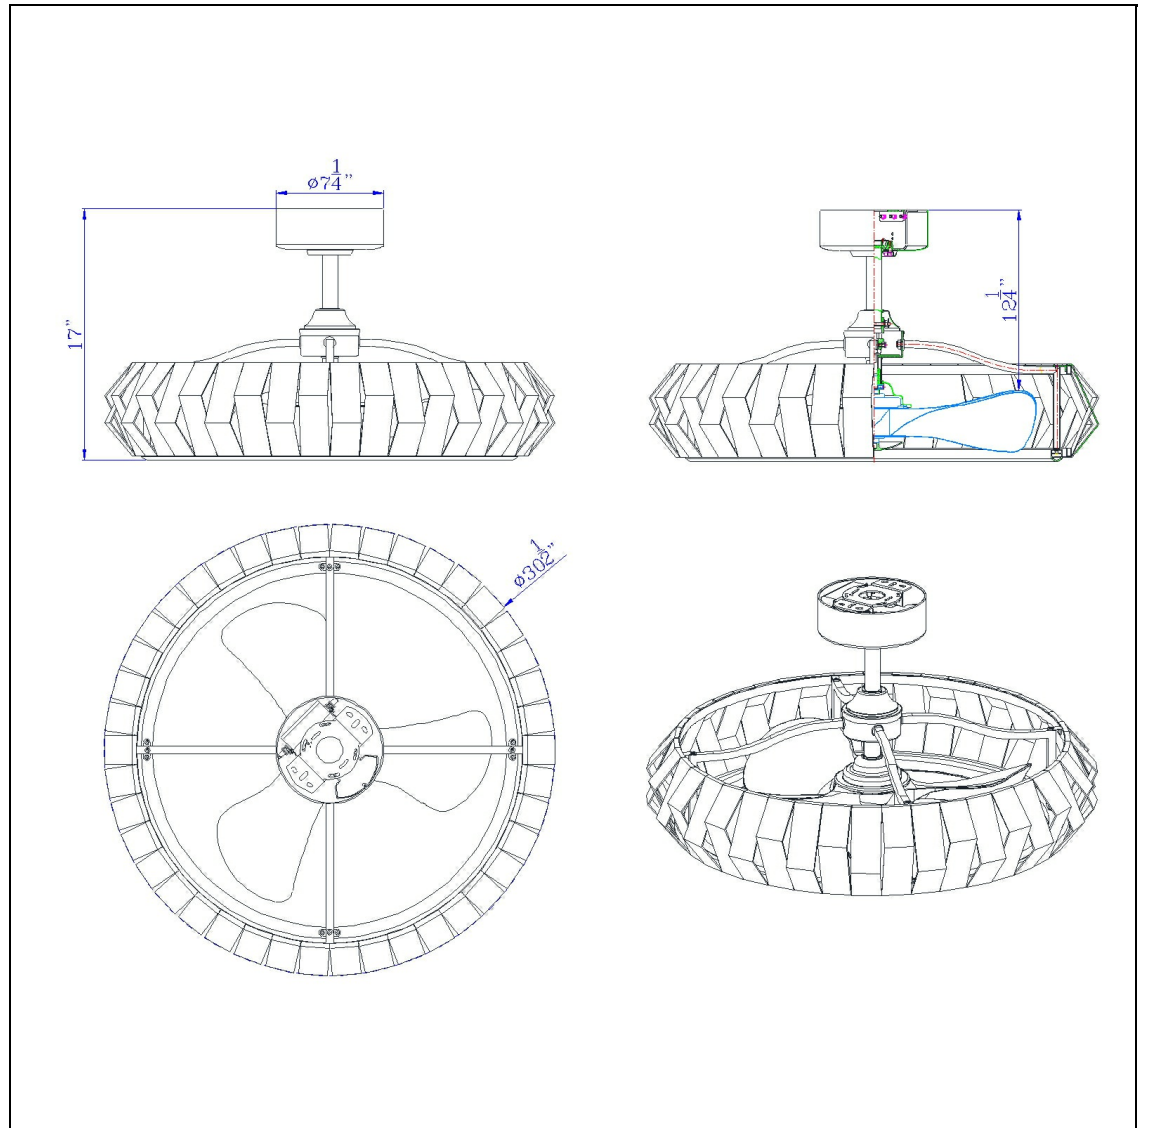

Product No. **CF-1005**

Description

Remote Controlled 30W, 500 lumen, 3000K dimmable 6 speed LED Arroyo ultra quiet FAN LIGHT with upward and downdraft fan direction. Five year warranty on the motor. ABS blade with super quiet motor. EX Hardwired with Remote Control 6 speed ultra quiet DC motor with ABS Blades  
30 degree Blade Pitch  
Dimmable 30 Watt LED light  
Airflow (LOW) 550 to (MAX) 2250 CFM  
Airflow Efficiency 120 CFM per Watt  
Can be installed on a 10 degree sloped ceiling.  
22" Blade Span  
Add a stylish contemporary piece to your ceiling with this bronze patina drum style ceiling fan. It features an ultra quiet 6 speed motor and remote controlled led lights. ABS fan blades provide updraft and downdraft fan direction.

Technical Specifications

<b>UPC</b>	020193067284
<b>Wattage</b>	LED 30W
<b>Lumen</b>	500
<b>Switch Type</b>	DIMMER
<b>Bulb Base</b>	LED
<b>Number of Lights</b>	LED
<b>Color</b>	Bronze Patina
<b>Base Color</b>	Bronze Patina

<b>Carton 1 Dimensions</b>	12.80 x 34.00 x 34.00
<b>Carton 2 Dimensions</b>	0.00 x 0.00 x 34.00
<b>Package Dimensions</b>	L: 34.00 W: 34.00 H: 12.80