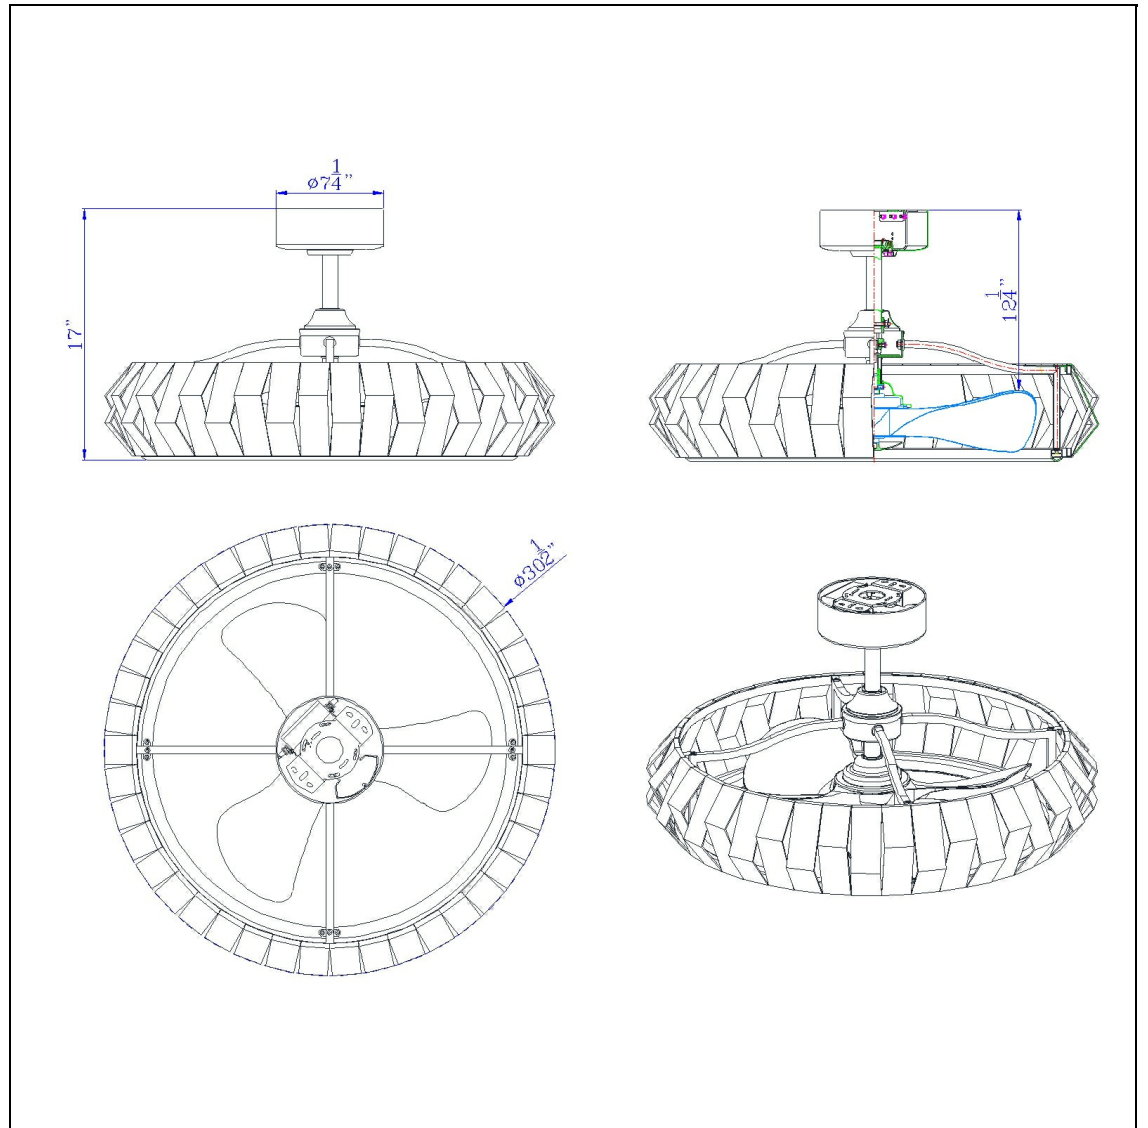

Product No. **CF-1005**

Description

Remote Controlled 30W, 500 lumen, 3000K dimmable 6 speed LED Arroyo ultra quiet FAN LIGHT with upward and downdraft fan direction. Five year warranty on the motor. ABS blade with super quiet motor. EX Hardwired with Remote Control 6 speed ultra quiet DC motor with ABS Blades
30 degree Blade Pitch
Dimmable 30 Watt LED light
Airflow (LOW) 550 to (MAX) 2250 CFM
Airflow Efficiency 120 CFM per Watt
Can be installed on a 10 degree sloped ceiling.
22" Blade Span
Add a stylish contemporary piece to your ceiling with this bronze patina drum style ceiling fan. It features an ultra quiet 6 speed motor and remote controlled led lights. ABS fan blades provide updraft and downdraft fan direction.

Technical Specifications

UPC	020193067284	Carton 1 Dimensions	12.80 x 34.00 x 34.00
Wattage	LED 30W	Carton 2 Dimensions	0.00 x 0.00 x 34.00
Lumen	500	Package Dimensions	L: 34.00 W: 34.00 H: 12.80
Switch Type	DIMMER		
Bulb Base	LED		
Number of Lights	LED		
Color	Bronze Patina		
Base Color	Bronze Patina		