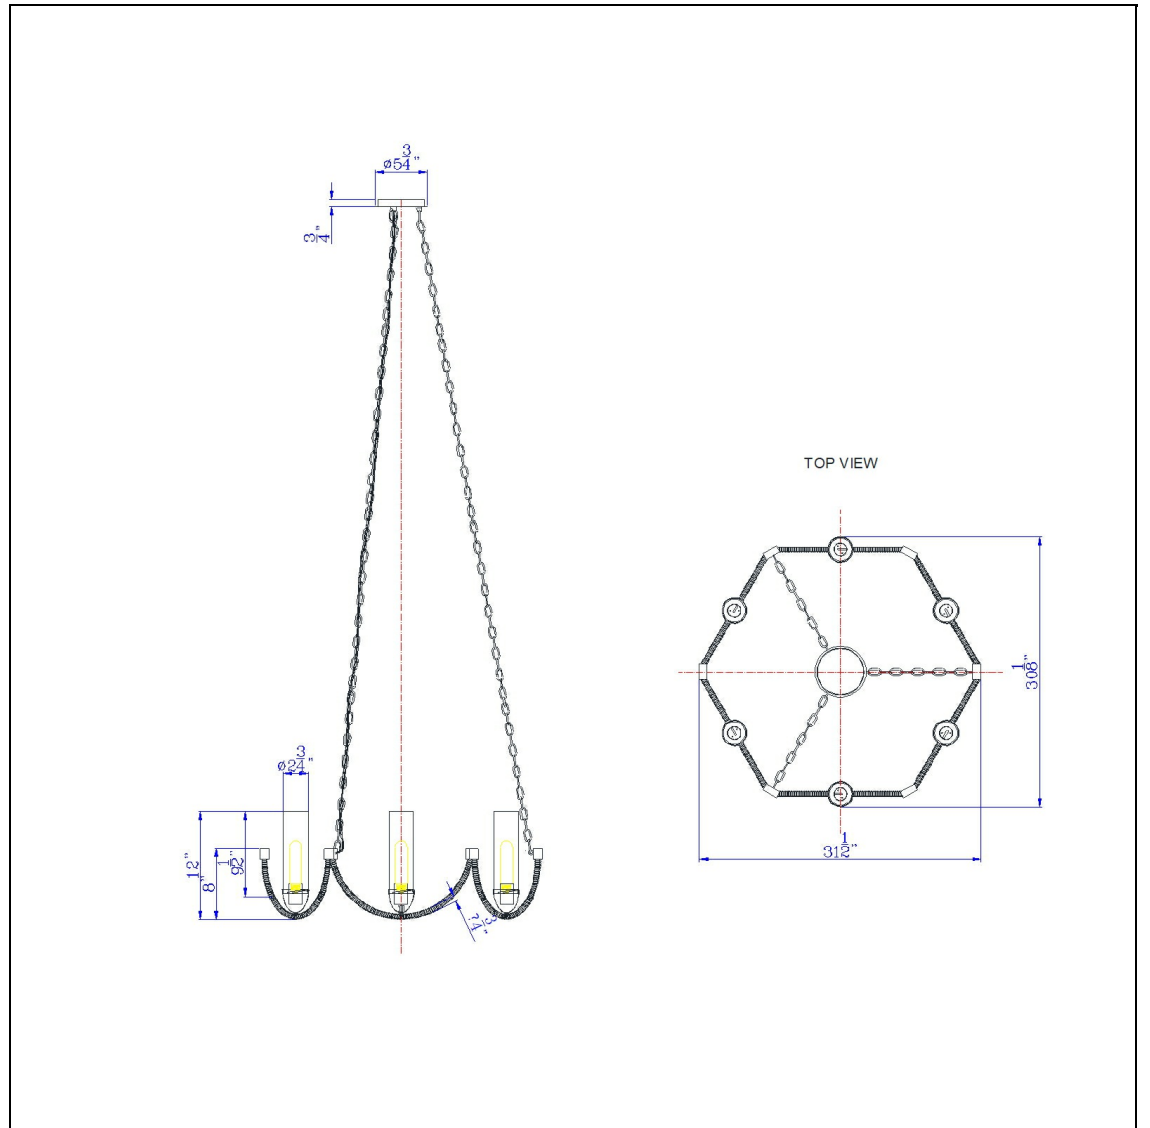

Product No. **FX-3815-6**

Description

60W x 6 Argyle metal chandelier with moss rods and glass shades  
Durable Metal Construction  
Cylinder Glass Shades  
Dark Bronze Finish  
Brown Rope Accents on Arms  
Dark Bronze Canopy Included  
Ships in One Carton  
Installation/Assembly Required  
Hardwired Switch  
This contemporary candelabra style chandelier is a wonderful addition to any kitchen, living room or dining room. It features a dark bronze painted finish with burlap rope accents. It ships complete with matching canopy and 72" chain.

Technical Specifications

<b>UPC</b>	020193067284	<b>Shade Bottom1</b>	2.75
<b>Wattage</b>	60W X 6	<b>Shade Side</b>	9.50
<b>Bulb Base</b>	E26	<b>Carton 1 Dimensions</b>	10.00 x 34.00 x 34.00
<b>Number of Lights</b>	6	<b>Carton 2 Dimensions</b>	0.00 x 0.00 x 34.00
<b>Color</b>	Dark Bronze	<b>Package Dimensions</b>	L: 34.00 W: 34.00 H: 10.00
<b>Base Color</b>	Dark Bronze		