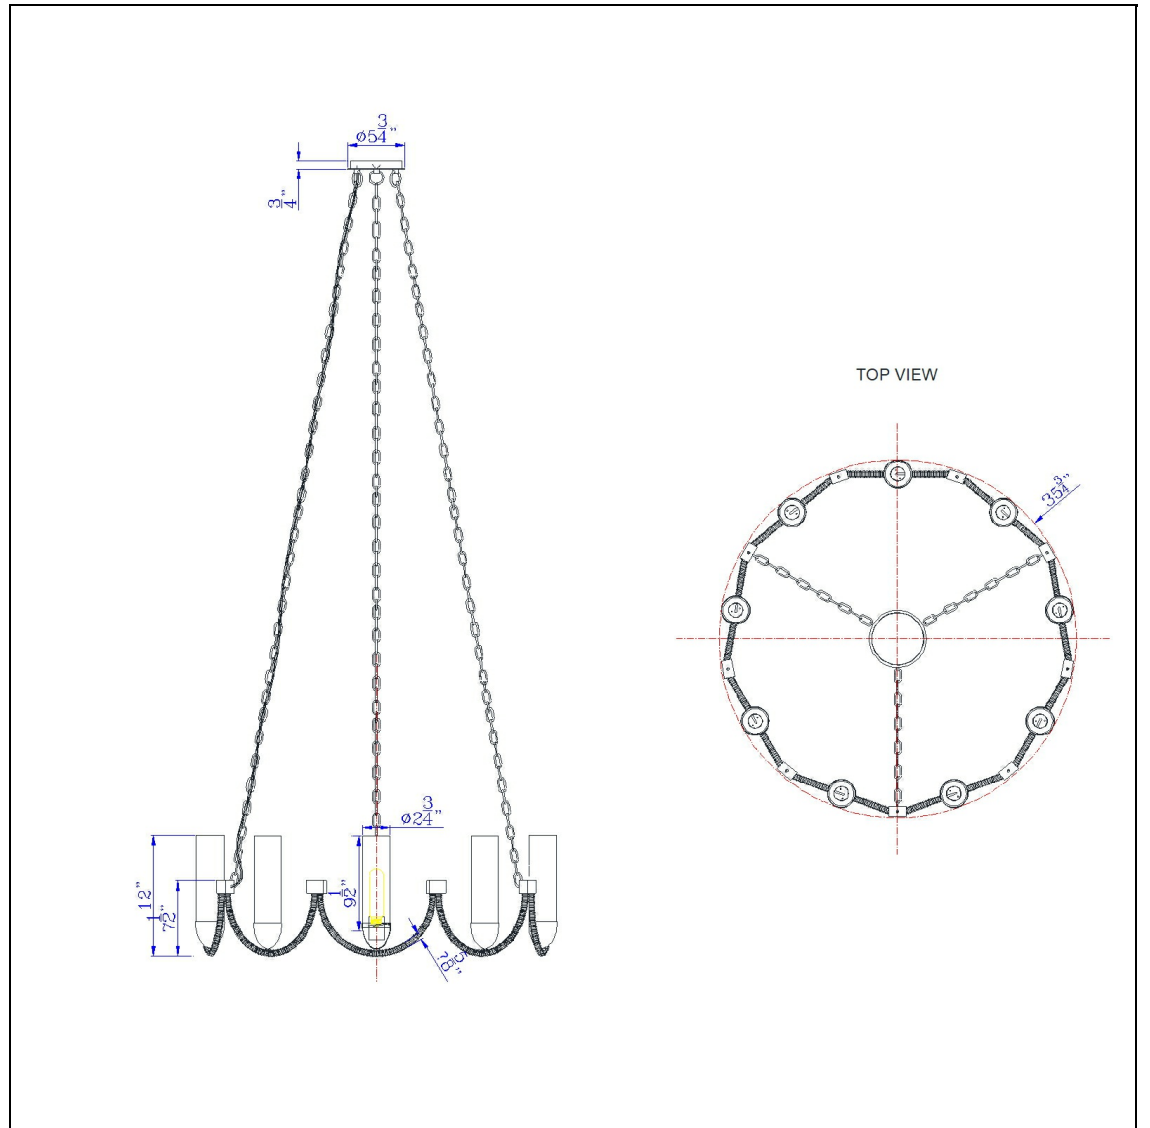

Product No. **FX-3815-9**

Description

60W x 9 Argyle metal chandelier with moss rods and glass shades
Durable Metal Construction
Cylinder Glass Shades
Dark Bronze Finish
Brown Rope Accents on Arms
Dark Bronze Canopy Included
Ships in One Carton
Installation/Assembly Required
Hardwired Switch
This contemporary candelabra style chandelier is a wonderful addition to any kitchen, living room or dining room. It features a dark bronze painted finish with burlap rope accents. It ships complete with matching canopy and 72" chain.

Technical Specifications

UPC	020193067284	Shade Bottom1	2.75
Wattage	60W X 9	Shade Side	9.50
Bulb Base	E26	Carton 1 Dimensions	9.80 x 38.30 x 38.30
Number of Lights	9	Carton 2 Dimensions	0.00 x 0.00 x 38.30
Color	Dark Bronze	Package Dimensions	L: 38.30 W: 38.30 H: 9.80
Base Color	Dark Bronze		