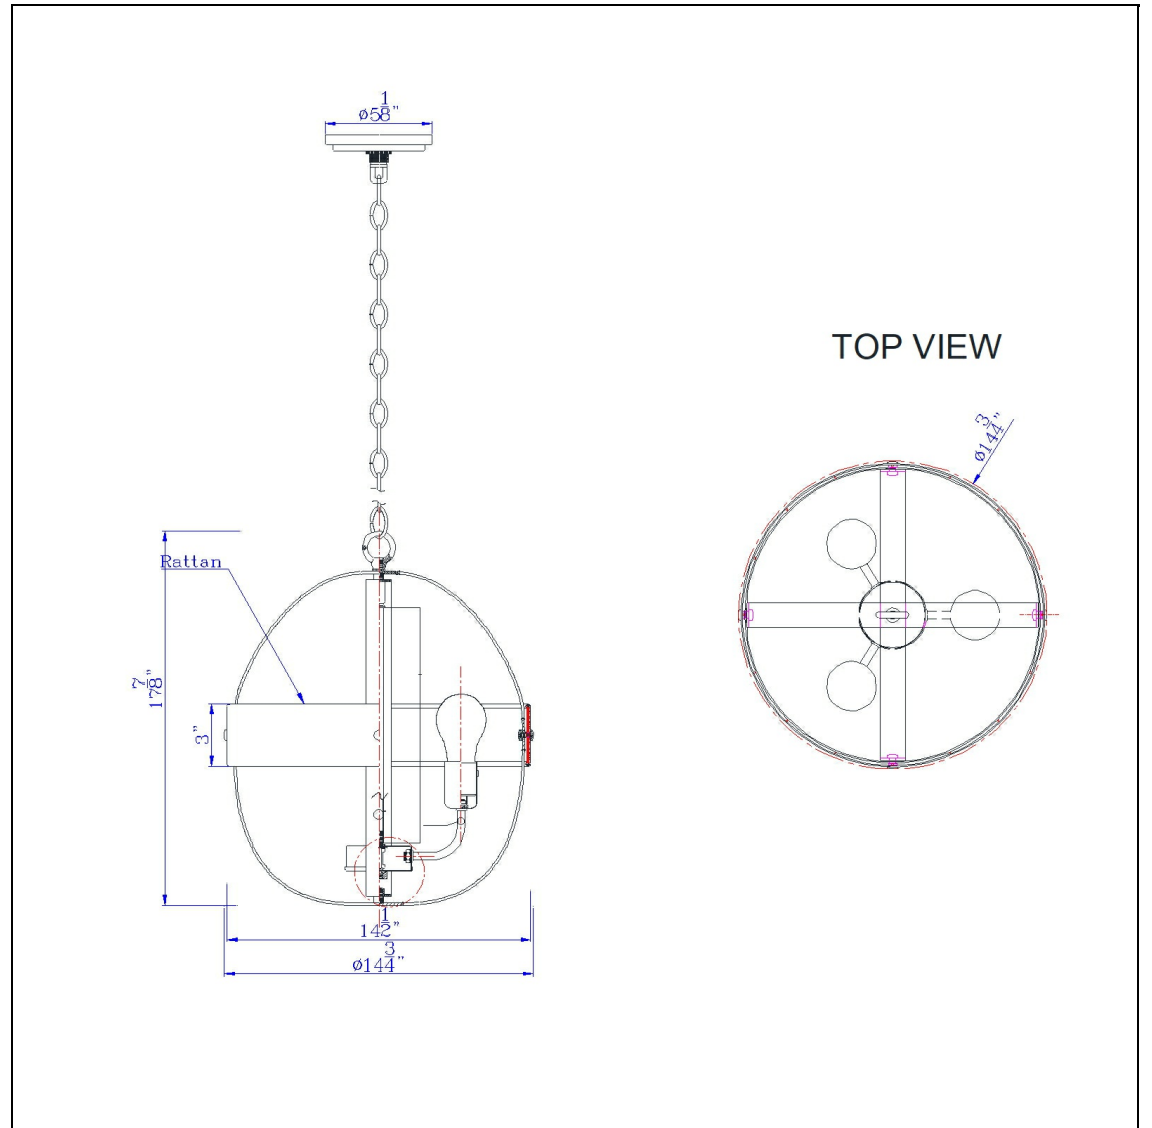

Product No. **FX-3816-3**

Description

60W x 3 Barton metal chandelier with rattan design
Durable Metal Construction
60W x 3 Barton metal chandelier with rattan design
White Washed Finished
Rattan Accents
Canopy Included
Ships in One Carton
Installation/Assembly Required
Hardwired Switch
This contemporary orb style chandelier is a wonderful addition to any kitchen, living room or dining room. It features a white wash painted finish with burlap rope accents. It ships complete with matching canopy and 72" chain

Technical Specifications

UPC	020193067284
Wattage	60W X 3
Bulb Base	E26
Number of Lights	3
Color	White Washed
Base Color	White Washed

Carton 1 Dimensions	19.50 x 11.50 x 17.00
Carton 2 Dimensions	0.00 x 0.00 x 17.00
Package Dimensions	L: 17.00 W: 11.50 H: 19.50