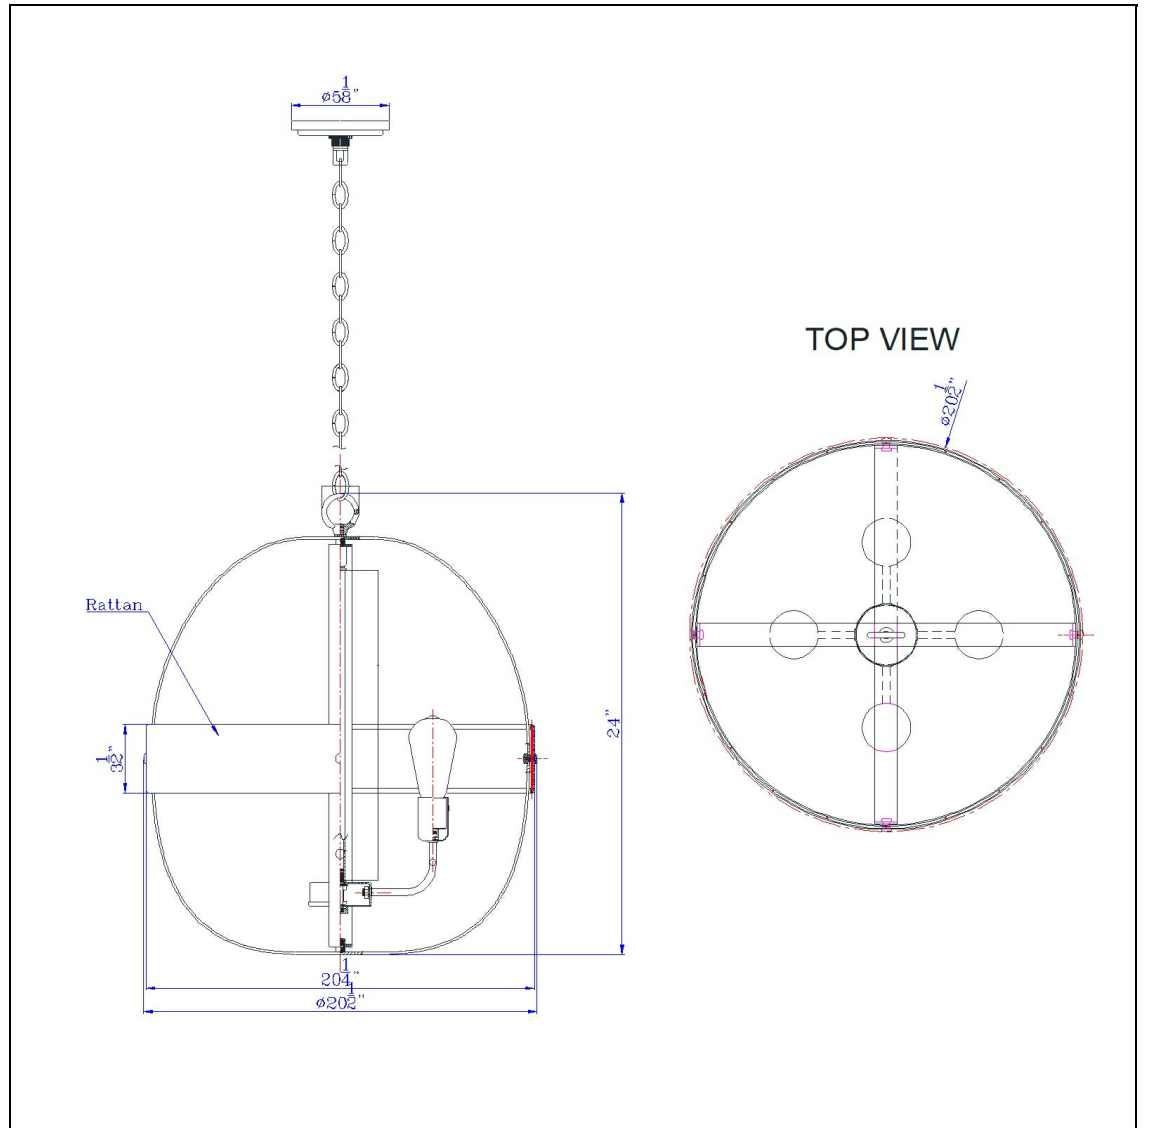

Product No. **FX-3816-4**

Description

60W x 4 Barton metal chandelier with rattan design
Durable Metal Construction
60W x 4 Barton metal chandelier with rattan design
White Washed Finished
Rattan Accents
Canopy Included
Ships in One Carton
Installation/Assembly Required
Hardwired Switch
This contemporary orb style chandelier is a wonderful addition to any kitchen, living room or dining room setting. It features a white wash painted finish with burlap rope accents. It ships complete with matching canopy and 72" chain

Technical Specifications

| | |
|-------------------------|--------------|
| UPC | 020193067284 |
| Wattage | 60W X 4 |
| Bulb Base | E26 |
| Number of Lights | 4 |
| Color | White Washed |
| Base Color | White Washed |

| | |
|----------------------------|----------------------------|
| Carton 1 Dimensions | 25.00 x 11.50 x 22.80 |
| Carton 2 Dimensions | 0.00 x 0.00 x 22.80 |
| Package Dimensions | L: 22.80 W: 11.50 H: 25.00 |