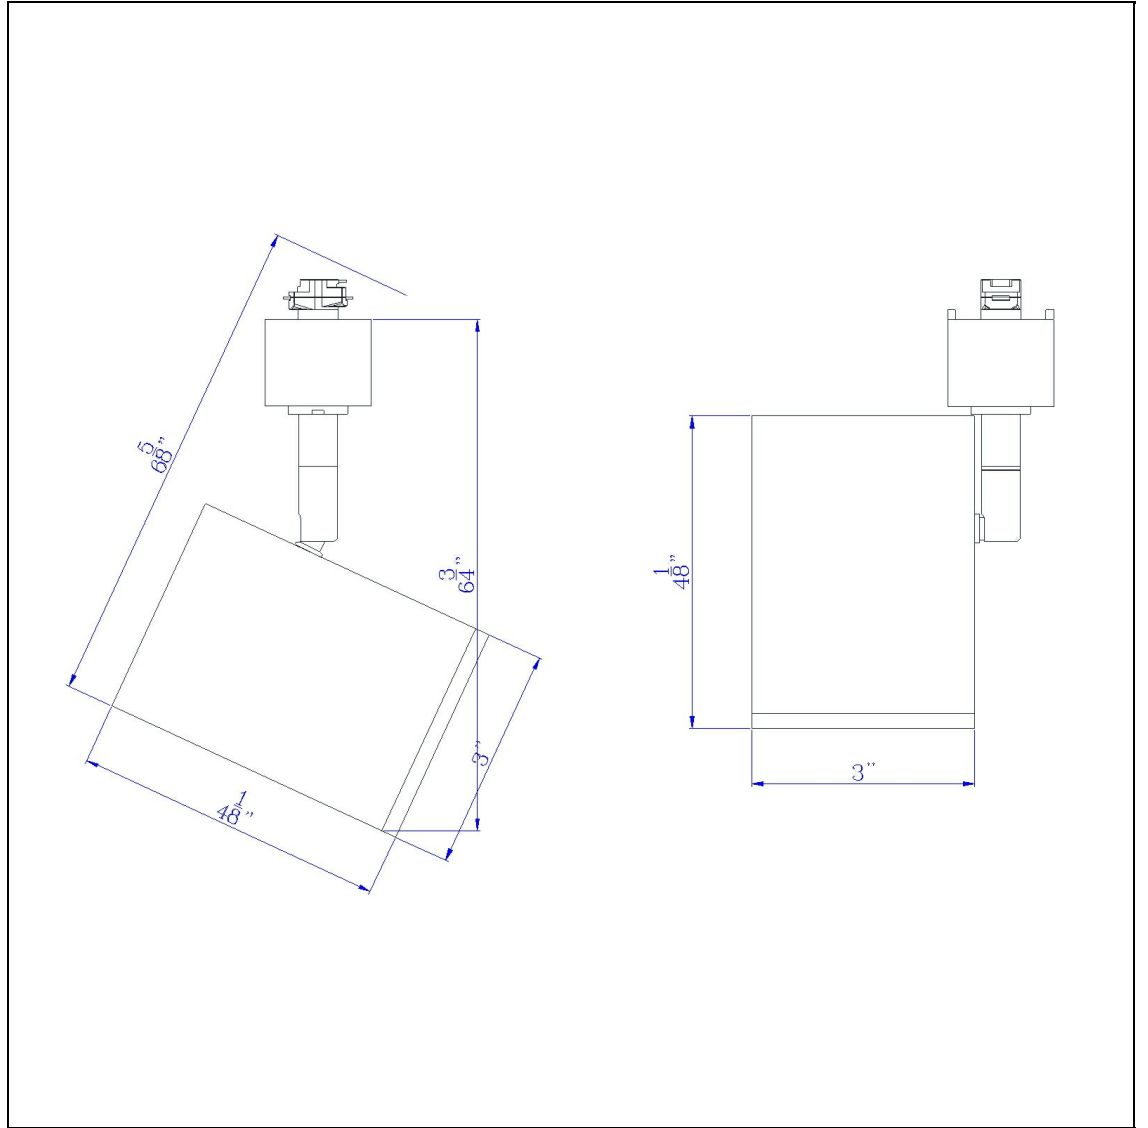

Product No. **HT-313M-WH**

Description

LED dimmable track fixture with three adjustable wattage 10W/15W/20W and color temperature at 3K/35K/4K/5K/6K. Three lenses are also included (15 degree spot, 25 degree narrow flood, 36 degree flood)  
Durable Metal Construction  
Adjustable Wattage: 10, 15 or 20 Watts  
White Painted Finish  
Dimmable Track Head  
Adjustable Color Temp from 3-5K  
Ships in One Carton  
Includes Three Lens Sizes: 15, 25 & 36 Degrees  
For use with HT-270, HT-271, HT-272 and HT-273 Series Track  
Illuminate your space with this sleek and modern metal LED track fixture. It features an integrated LED and a 3 level temperature which ranges from candlelight to daylight. The track head has a 355 degree rotation capability and is fully dimmable.

Technical Specifications

<b>UPC</b>	020193067284
<b>Wattage</b>	LED10/15/20W
<b>CRI</b>	95
<b>Lumen</b>	1300
<b>Switch Type</b>	DIMMER
<b>Bulb Base</b>	LED
<b>Number of Lights</b>	LED
<b>Color</b>	WH
<b>Base Color</b>	White

<b>Shade Top1</b>	3.00
<b>Shade Bottom1</b>	3.00
<b>Shade Side</b>	4.13
<b>Carton 1 Dimensions</b>	7.00 x 14.00 x 14.50
<b>Carton 2 Dimensions</b>	0.00 x 0.00 x 14.50
<b>Package Dimensions</b>	L: 14.50 W: 14.00 H: 7.00