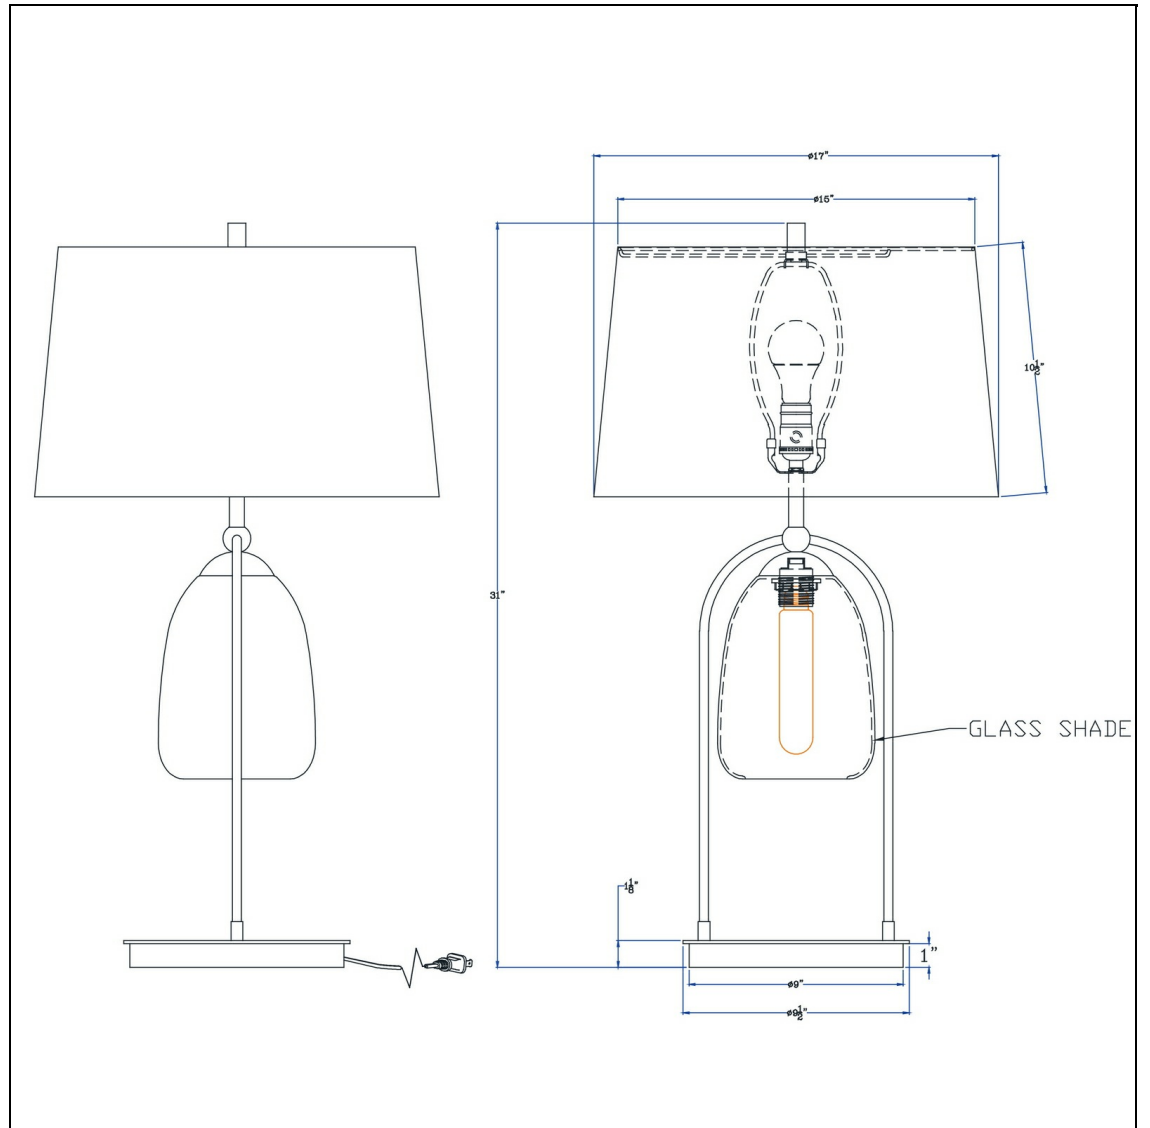

Product No. **BO-3175TB**

Description

100W 3 way Midtown metal table lamp with glass shade and a 5W led Night light  
3-Way Switch  
5 Light LED Night Light  
Edison Bulb Included  
Smoked Crackle Glass Night Light  
Circular Weighted Base  
White Hardback Linen Shade

Technical Specifications

<b>UPC</b>	020193067284
<b>Wattage</b>	100W+LED5W
<b>Switch Type</b>	3 WAY
<b>Bulb Base</b>	E26
<b>Number of Lights</b>	2
<b>Color</b>	Matt Black
<b>Base Color</b>	Matte Black

<b>Shade Top1</b>	15.00
<b>Shade Bottom1</b>	17.00
<b>Shade Side</b>	10.50
<b>Carton 1 Dimensions</b>	25.50 x 18.00 x 18.00
<b>Carton 2 Dimensions</b>	0.00 x 0.00 x 18.00
<b>Package Dimensions</b>	L: 18.00 W: 18.00 H: 25.50