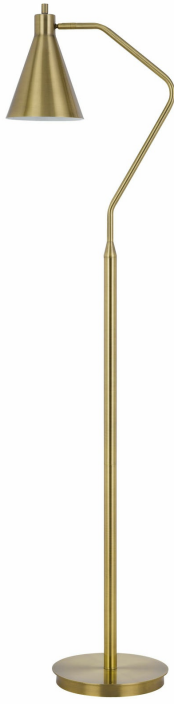

Product No. **BO-3177FL-AB**

Description

Type A led bulb 15W max. Capstone task metal floor lamp with swivel shade
E26 Medium Base
Uses 15 Watt Led Light
Swivel Shade
Weighted Base
On/Off Rotary Switch on Head
Durable Metal Construction

Technical Specifications

UPC	020193067284
Wattage	LED 12W
Switch Type	ON/OFF
Bulb Base	E26
Number of Lights	1
Color	Antique Brass
Base Color	Antique Brass

Shade Top1	6.00
Shade Side	8.13
Carton 1 Dimensions	18.00 x 9.30 x 22.80
Carton 2 Dimensions	0.00 x 0.00 x 22.80
Package Dimensions	L: 22.80 W: 9.30 H: 18.00