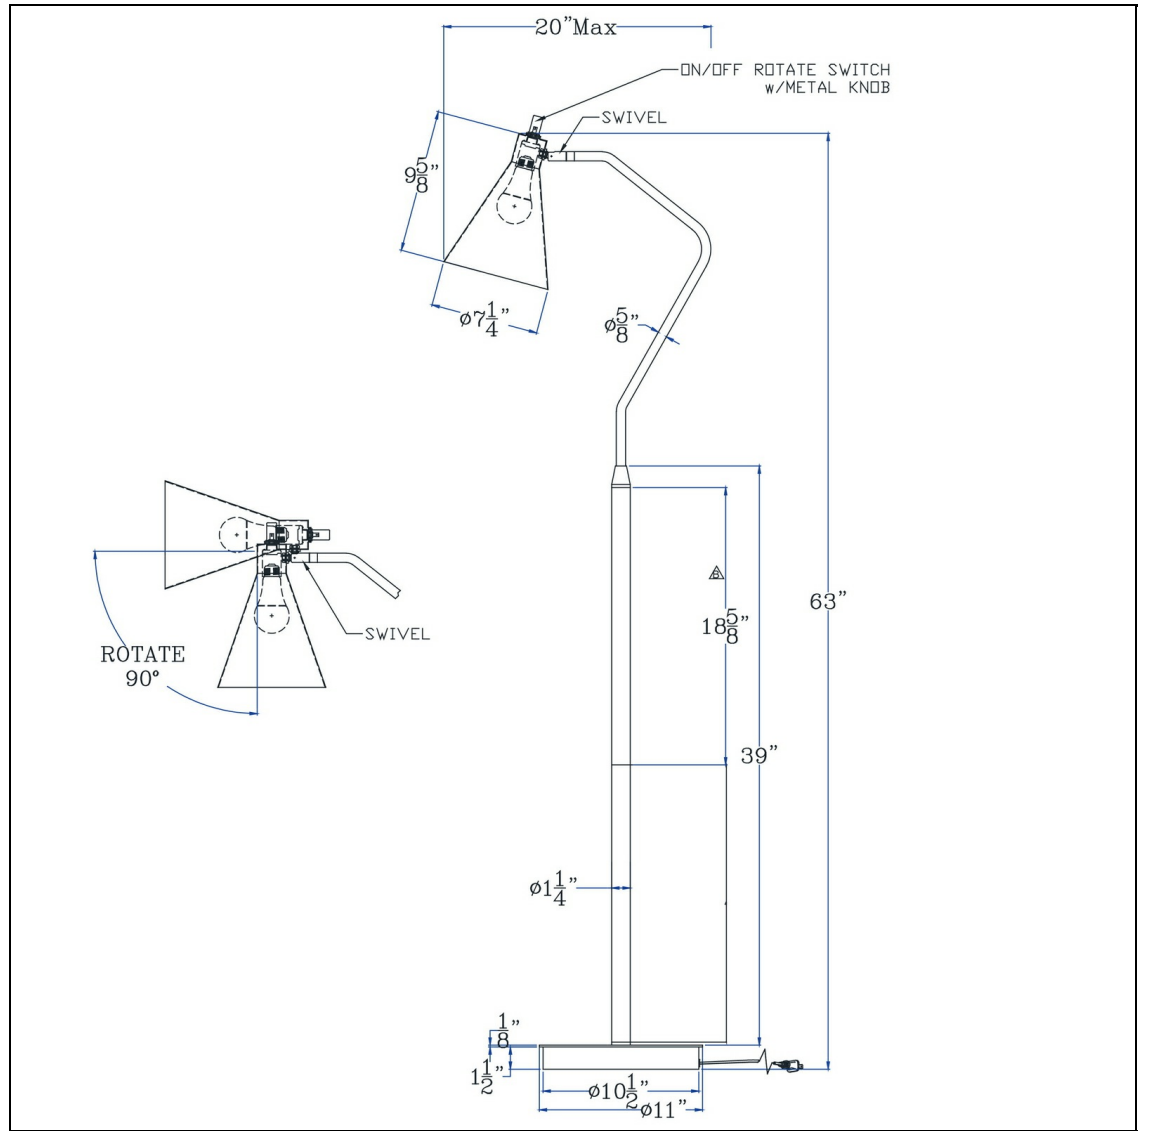

Product No. **BO-3177FL-AB**

Description

Type A led bulb 15W max. Capstone task metal floor lamp with swivel shade
E26 Medium Base
Uses 15 Watt Led Light
Swivel Shade
Weighted Base
On/Off Rotary Switch on Head
Durable Metal Construction

Technical Specifications

UPC	020193067284
Wattage	LED 12W
Switch Type	ON/OFF
Bulb Base	E26
Number of Lights	1
Color	Antique Brass
Base Color	Antique Brass

Shade Top1	6.00
Shade Side	8.13
Carton 1 Dimensions	18.00 x 9.30 x 22.80
Carton 2 Dimensions	0.00 x 0.00 x 22.80
Package Dimensions	L: 22.80 W: 9.30 H: 18.00