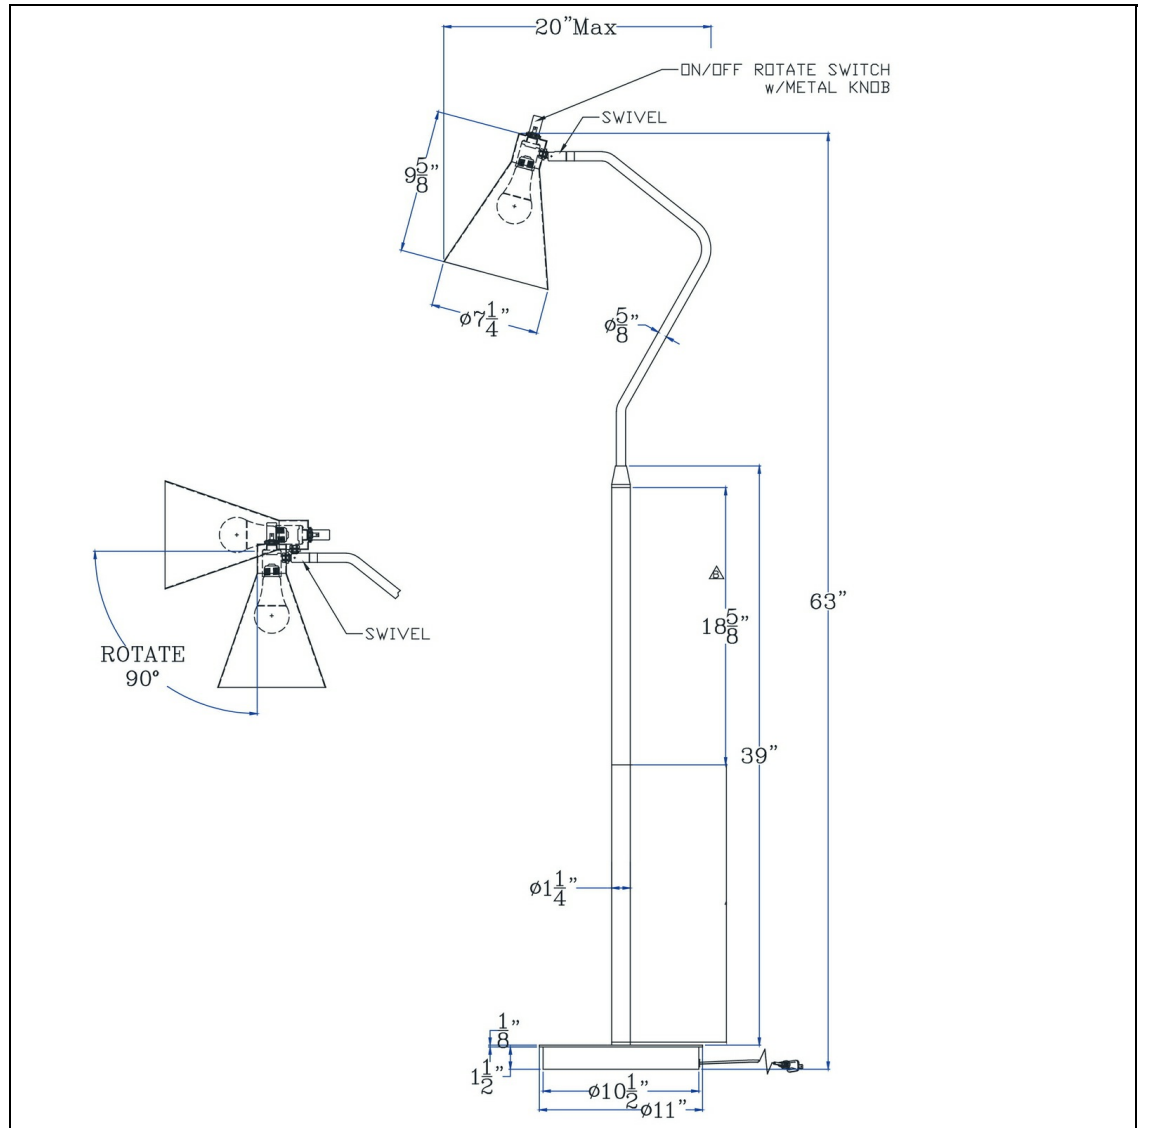

Product No. **BO-3177FL-GR**

Description

Type A led bulb 15W max Capstone task metal floor lamp with swivel shade  
E26 Medium Base  
Uses 15 Watt Led Light  
Swivel Shade  
Weighted Base  
On/Off Rotary Switch on Head  
Durable Metal Construction

Technical Specifications

<b>UPC</b>	020193067284	<b>Shade Top1</b>	6.00
<b>Wattage</b>	LED 12W	<b>Shade Side</b>	8.13
<b>Switch Type</b>	ON/OFF	<b>Carton 1 Dimensions</b>	18.00 x 9.30 x 22.80
<b>Bulb Base</b>	E26	<b>Carton 2 Dimensions</b>	0.00 x 0.00 x 22.80
<b>Number of Lights</b>	1	<b>Package Dimensions</b>	L: 22.80 W: 9.30 H: 18.00
<b>Color</b>	Iron Grey		
<b>Base Color</b>	Iron Grey		