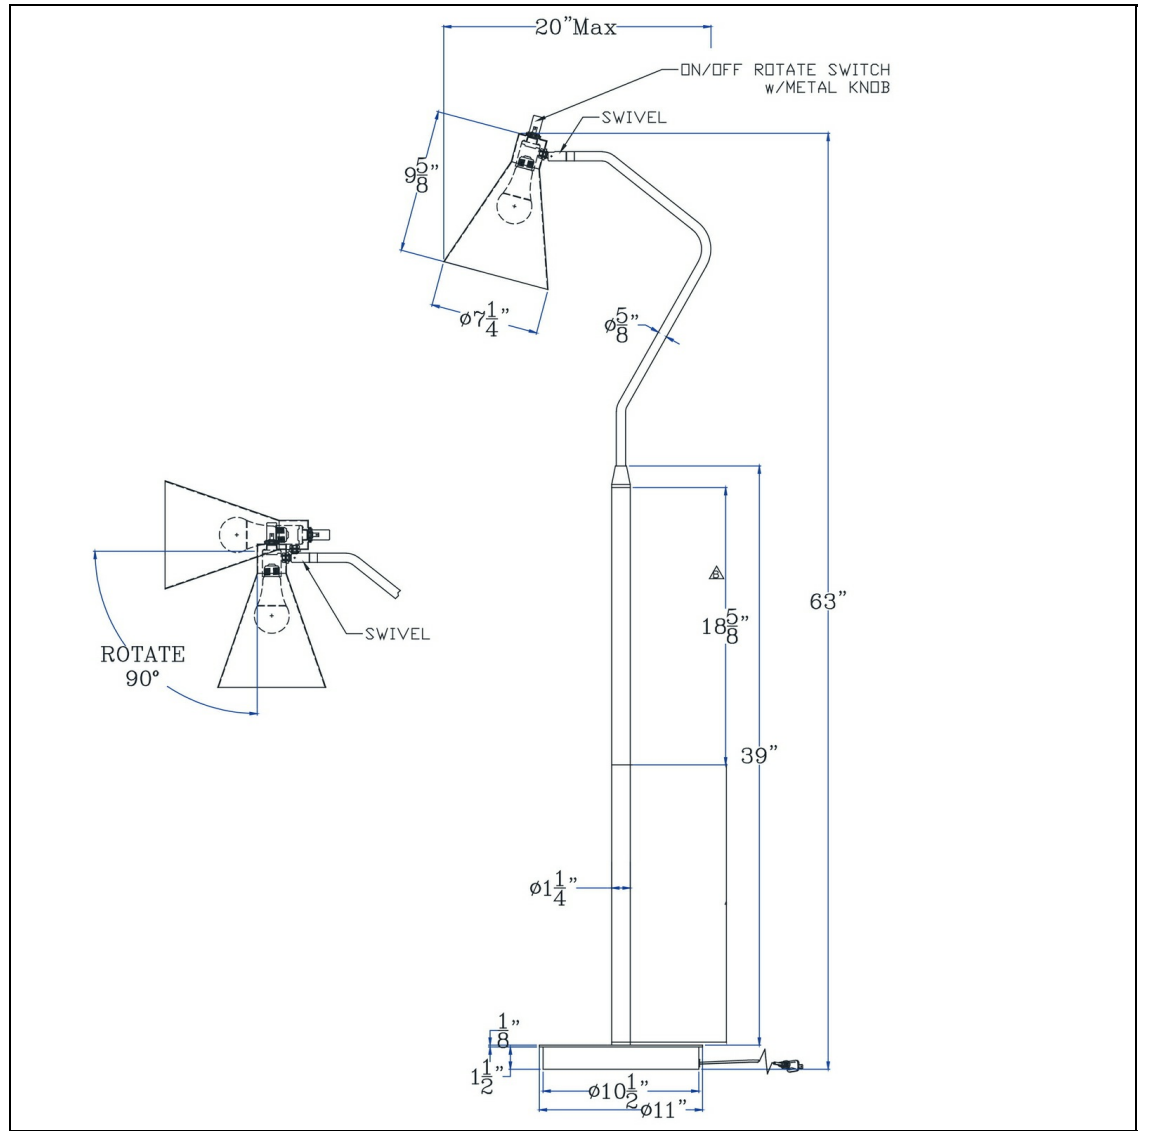

Product No. **BO-3177FL-GR**

Description

Type A led bulb 15W max Capstone task metal floor lamp with swivel shade
E26 Medium Base
Uses 15 Watt Led Light
Swivel Shade
Weighted Base
On/Off Rotary Switch on Head
Durable Metal Construction

Technical Specifications

UPC	020193067284	Shade Top1	6.00
Wattage	LED 12W	Shade Side	8.13
Switch Type	ON/OFF	Carton 1 Dimensions	18.00 x 9.30 x 22.80
Bulb Base	E26	Carton 2 Dimensions	0.00 x 0.00 x 22.80
Number of Lights	1	Package Dimensions	L: 22.80 W: 9.30 H: 18.00
Color	Iron Grey		
Base Color	Iron Grey		