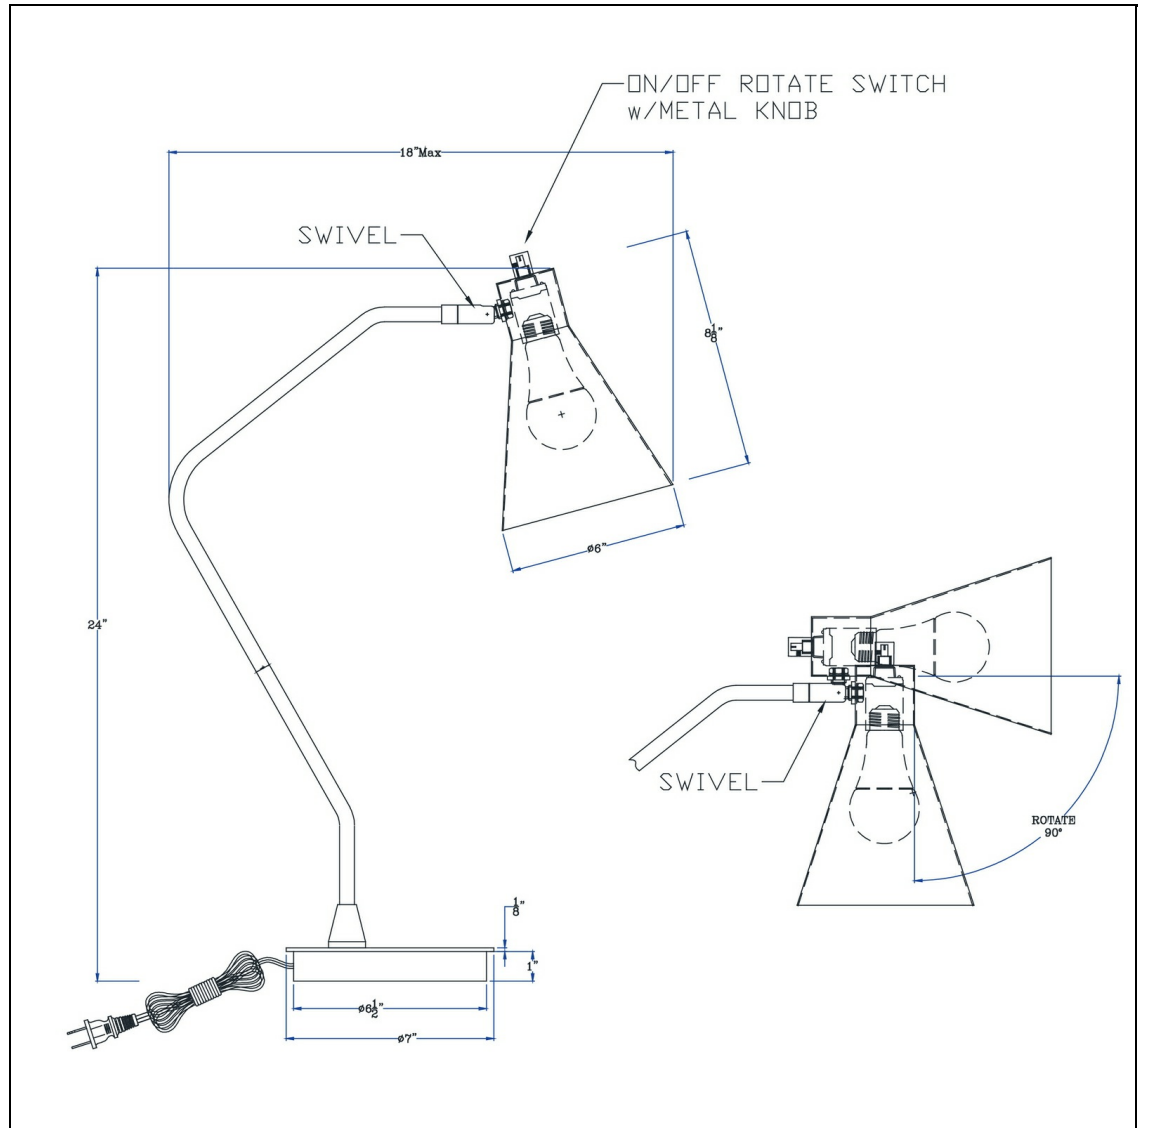

Product No. **BO-3177TB-AB**

Description

Type A led bulb 12W max. Capstone task metal table lamp with swivel shade
E26 Medium Base
Uses 12 Watt Led Light
Swivel Shade
Weighted Base
On/Off Rotary Switch on Head
Durable Metal Construction

Technical Specifications

UPC	020193067284
Wattage	LED 15W
Switch Type	ON/OFF
Bulb Base	E26
Number of Lights	1
Color	Antique Brass
Base Color	Antique Brass

Shade Top1	7.25
Shade Side	9.63
Carton 1 Dimensions	25.80 x 9.00 x 16.50
Carton 2 Dimensions	0.00 x 0.00 x 16.50
Package Dimensions	L: 16.50 W: 9.00 H: 25.80