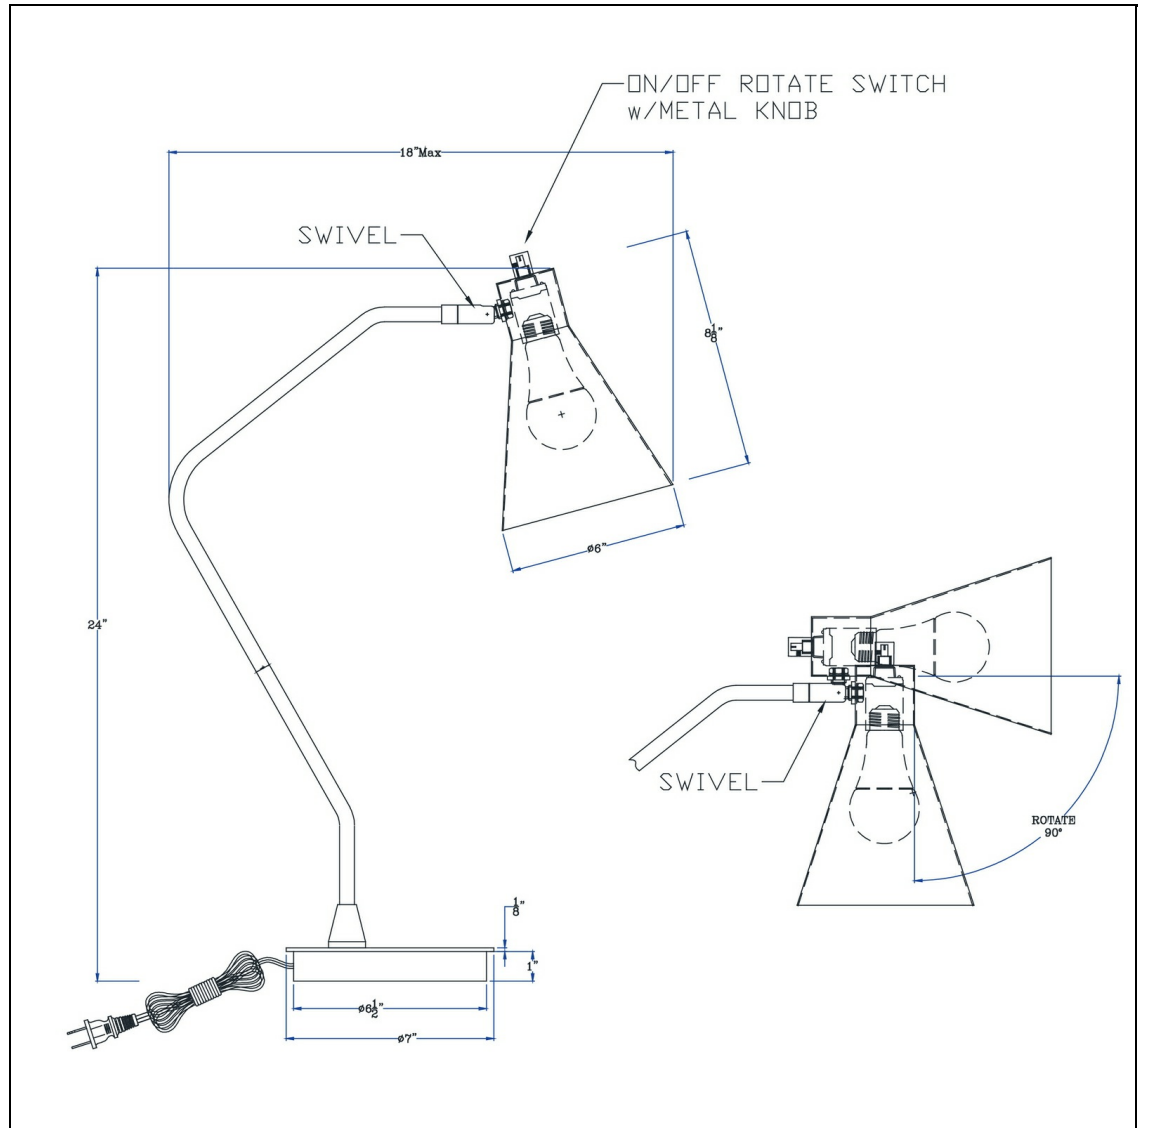

Product No. **BO-3177TB-GR**

Description

Type A led bulb 12W max. Capstone task metal table lamp with swivel shade  
E26 Medium Base  
Uses 12 Watt Led Light  
Swivel Shade  
Weighted Base  
On/Off Rotary Switch on Head  
Durable Metal Construction

Technical Specifications

<b>UPC</b>	020193067284	<b>Shade Top1</b>	7.25
<b>Wattage</b>	LED 15W	<b>Shade Side</b>	9.63
<b>Switch Type</b>	ON/OFF	<b>Carton 1 Dimensions</b>	25.80 x 9.00 x 16.50
<b>Bulb Base</b>	E26	<b>Carton 2 Dimensions</b>	0.00 x 0.00 x 16.50
<b>Number of Lights</b>	1	<b>Package Dimensions</b>	L: 16.50 W: 9.00 H: 25.80
<b>Color</b>	Iron Grey		
<b>Base Color</b>	Iron Grey		