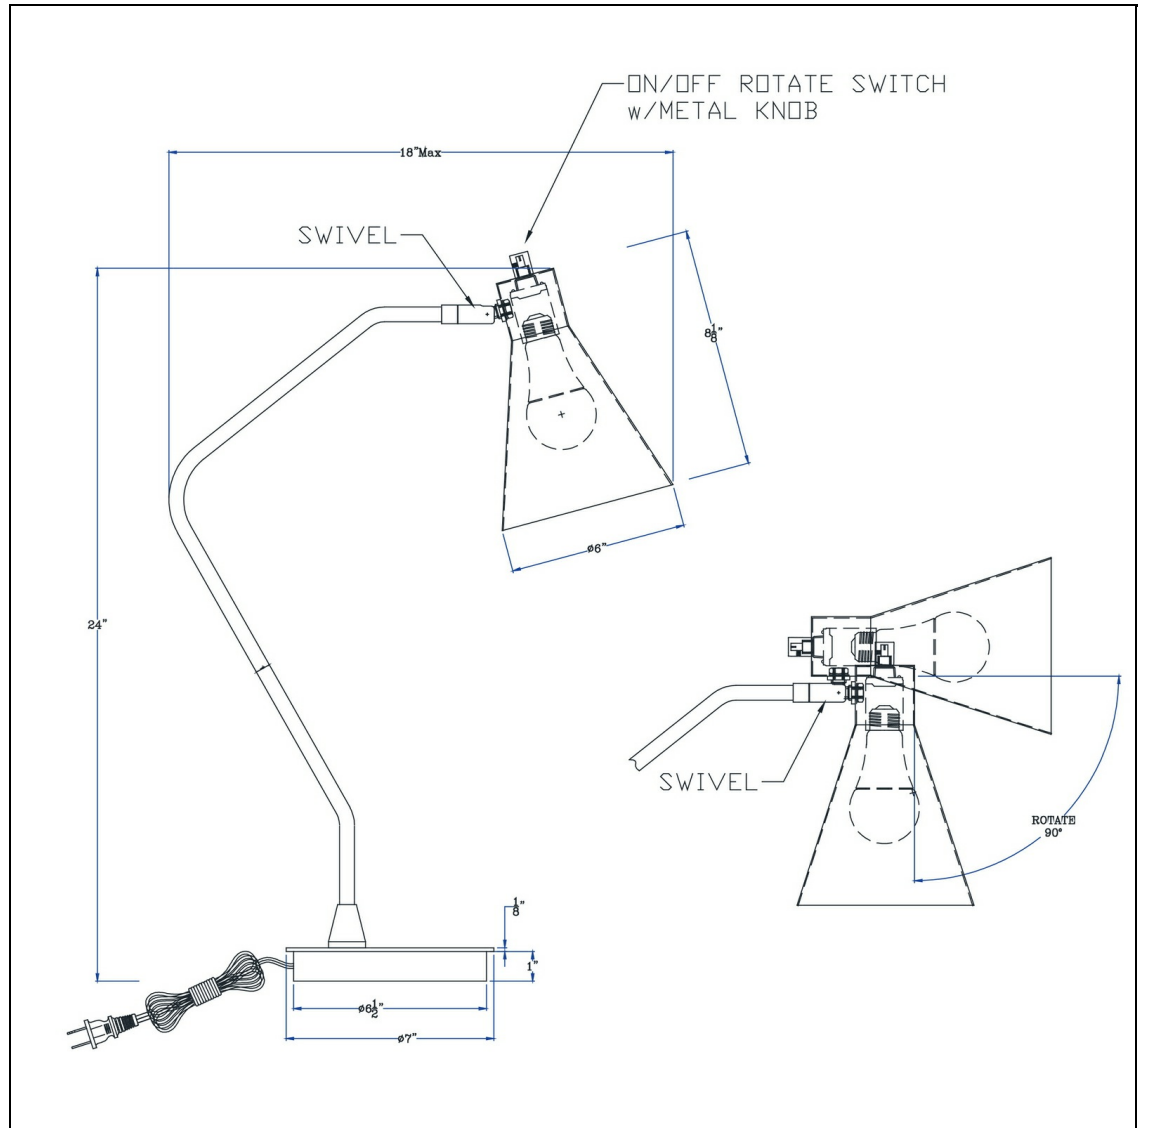

Product No. **BO-3177TB-GR**

Description

Type A led bulb 12W max. Capstone task metal table lamp with swivel shade
E26 Medium Base
Uses 12 Watt Led Light
Swivel Shade
Weighted Base
On/Off Rotary Switch on Head
Durable Metal Construction

Technical Specifications

UPC	020193067284	Shade Top1	7.25
Wattage	LED 15W	Shade Side	9.63
Switch Type	ON/OFF	Carton 1 Dimensions	25.80 x 9.00 x 16.50
Bulb Base	E26	Carton 2 Dimensions	0.00 x 0.00 x 16.50
Number of Lights	1	Package Dimensions	L: 16.50 W: 9.00 H: 25.80
Color	Iron Grey		
Base Color	Iron Grey		