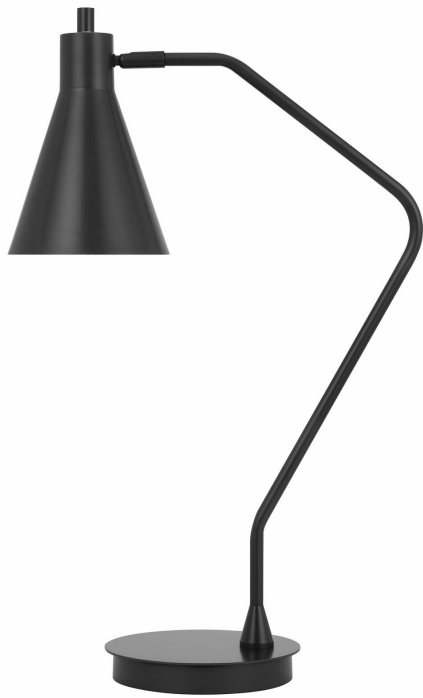

Product No. **BO-3177TB-GR**

Description

Type A led bulb 12W max. Capstone task metal table lamp with swivel shade  
E26 Medium Base  
Uses 12 Watt Led Light  
Swivel Shade  
Weighted Base  
On/Off Rotary Switch on Head  
Durable Metal Construction

Technical Specifications

<b>UPC</b>	020193067284	<b>Shade Top1</b>	7.25
<b>Wattage</b>	LED 15W	<b>Shade Side</b>	9.63
<b>Switch Type</b>	ON/OFF	<b>Carton 1 Dimensions</b>	25.80 x 9.00 x 16.50
<b>Bulb Base</b>	E26	<b>Carton 2 Dimensions</b>	0.00 x 0.00 x 16.50
<b>Number of Lights</b>	1	<b>Package Dimensions</b>	L: 16.50 W: 9.00 H: 25.80
<b>Color</b>	Iron Grey		
<b>Base Color</b>	Iron Grey		