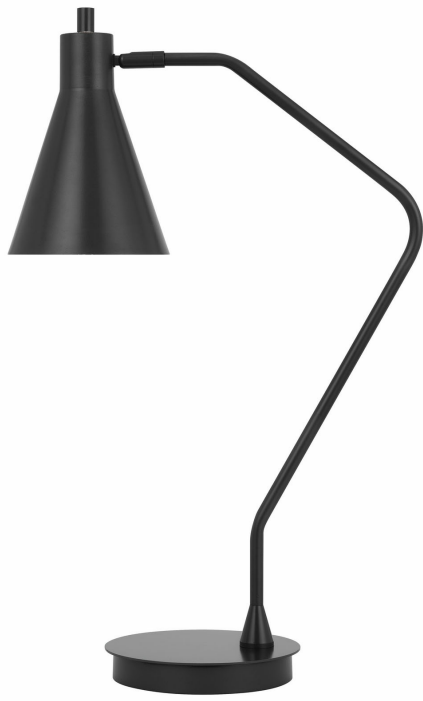

Product No. **BO-3177TB-GR**

Description

Type A led bulb 12W max. Capstone task metal table lamp with swivel shade
E26 Medium Base
Uses 12 Watt Led Light
Swivel Shade
Weighted Base
On/Off Rotary Switch on Head
Durable Metal Construction

Technical Specifications

UPC	020193067284	Shade Top1	7.25
Wattage	LED 15W	Shade Side	9.63
Switch Type	ON/OFF	Carton 1 Dimensions	25.80 x 9.00 x 16.50
Bulb Base	E26	Carton 2 Dimensions	0.00 x 0.00 x 16.50
Number of Lights	1	Package Dimensions	L: 16.50 W: 9.00 H: 25.80
Color	Iron Grey		
Base Color	Iron Grey		