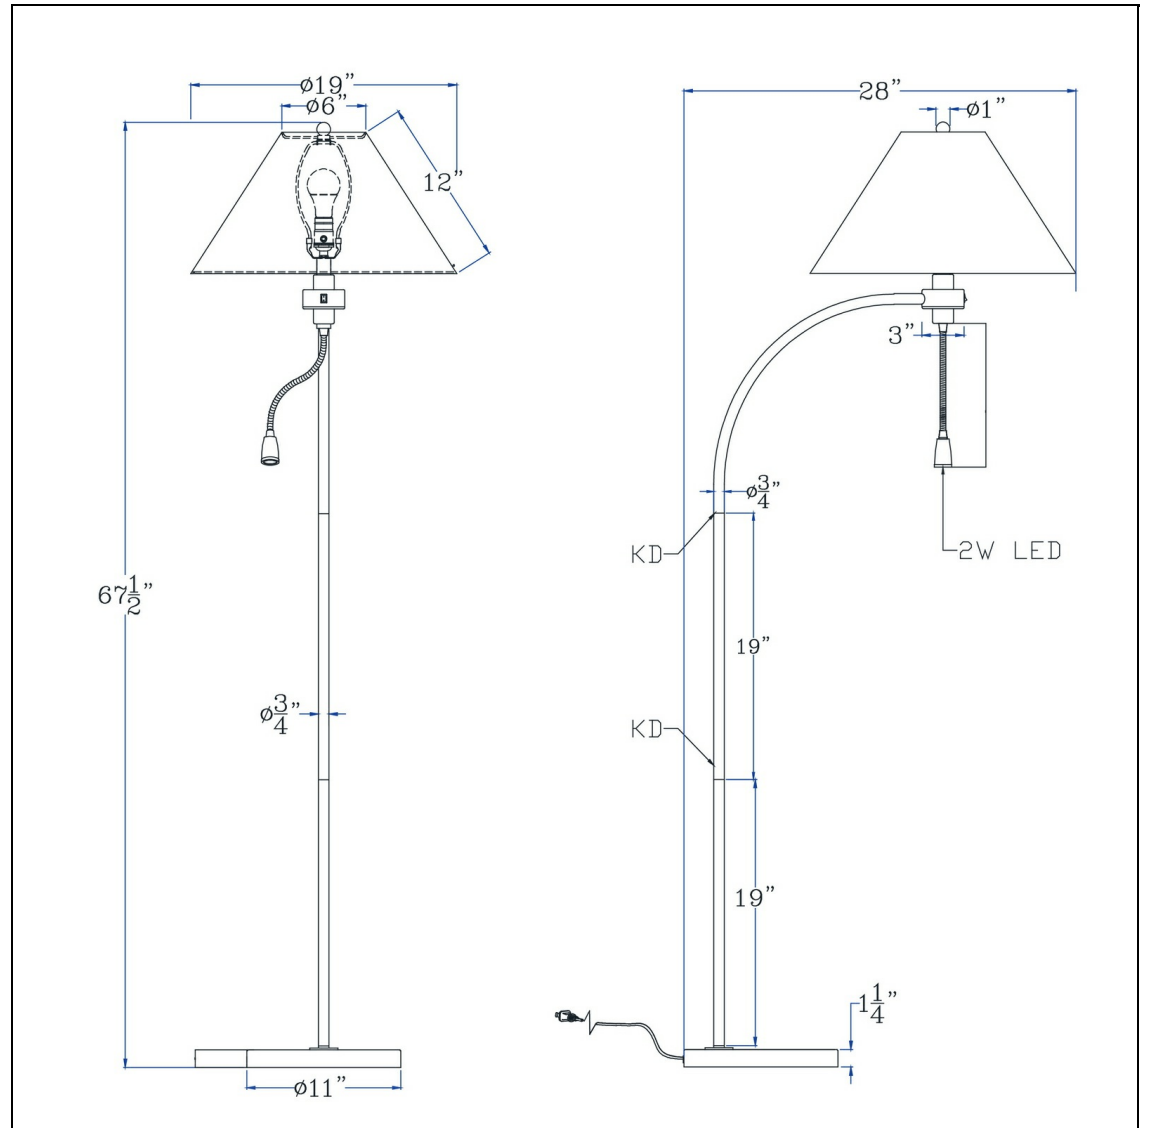

Product No. **BO-3178FL-AB**

Description

100W 3 way Ashland mini arc metal floor lamp with gooseneck 2W led reading light  
100 Watt On/Off Switch (Main)  
LED Gooseneck Reading Light  
Reading Light: ( 2 Watts, 180 Lumens, 3000 Kelvin)  
Mini Arc Design  
Hardback Fabric Shade Included  
Weighted Base for Added Stability

Technical Specifications

<b>UPC</b>	020193067284
<b>Wattage</b>	100W + 2W
<b>CRI</b>	80
<b>Lumen</b>	180
<b>Switch Type</b>	3 WAY
<b>Bulb Base</b>	E26 + LED
<b>Number of Lights</b>	2
<b>Color</b>	Antique Brass
<b>Base Color</b>	Antique Brass

<b>Shade Top1</b>	6.00
<b>Shade Bottom1</b>	19.00
<b>Shade Side</b>	12.00
<b>Carton 1 Dimensions</b>	15.80 x 20.00 x 24.30
<b>Carton 2 Dimensions</b>	0.00 x 0.00 x 24.30
<b>Package Dimensions</b>	L: 24.30 W: 20.00 H: 15.80