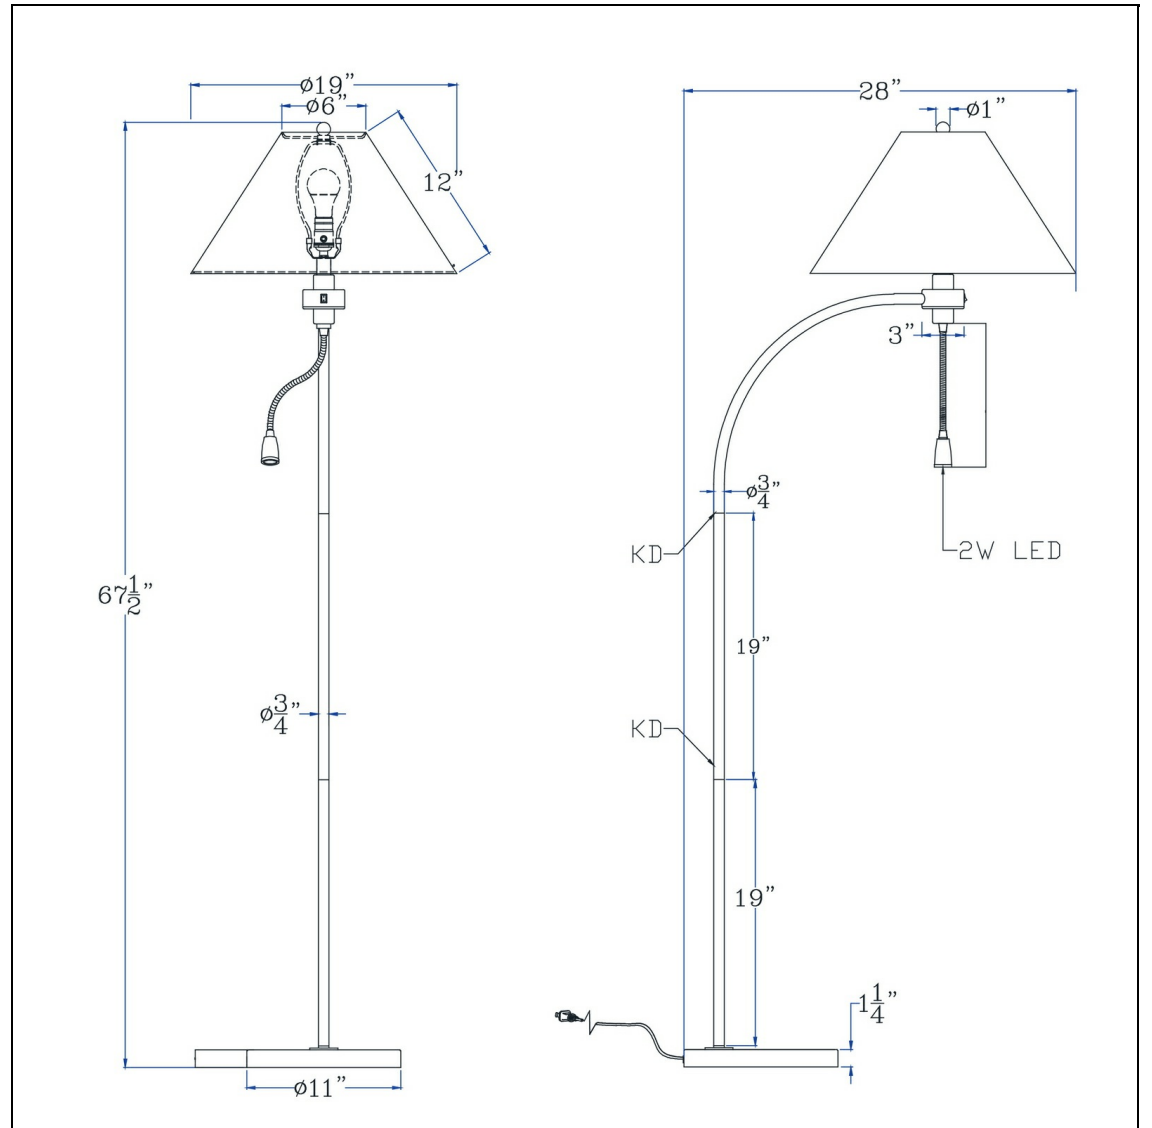

Product No. **BO-3178FL-AB**

Description

100W 3 way Ashland mini arc metal floor lamp with gooseneck 2W led reading light
100 Watt On/Off Switch (Main)
LED Gooseneck Reading Light
Reading Light: (2 Watts, 180 Lumens, 3000 Kelvin)
Mini Arc Design
Hardback Fabric Shade Included
Weighted Base for Added Stability

Technical Specifications

UPC	020193067284
Wattage	100W + 2W
CRI	80
Lumen	180
Switch Type	3 WAY
Bulb Base	E26 + LED
Number of Lights	2
Color	Antique Brass
Base Color	Antique Brass

Shade Top1	6.00
Shade Bottom1	19.00
Shade Side	12.00
Carton 1 Dimensions	15.80 x 20.00 x 24.30
Carton 2 Dimensions	0.00 x 0.00 x 24.30
Package Dimensions	L: 24.30 W: 20.00 H: 15.80