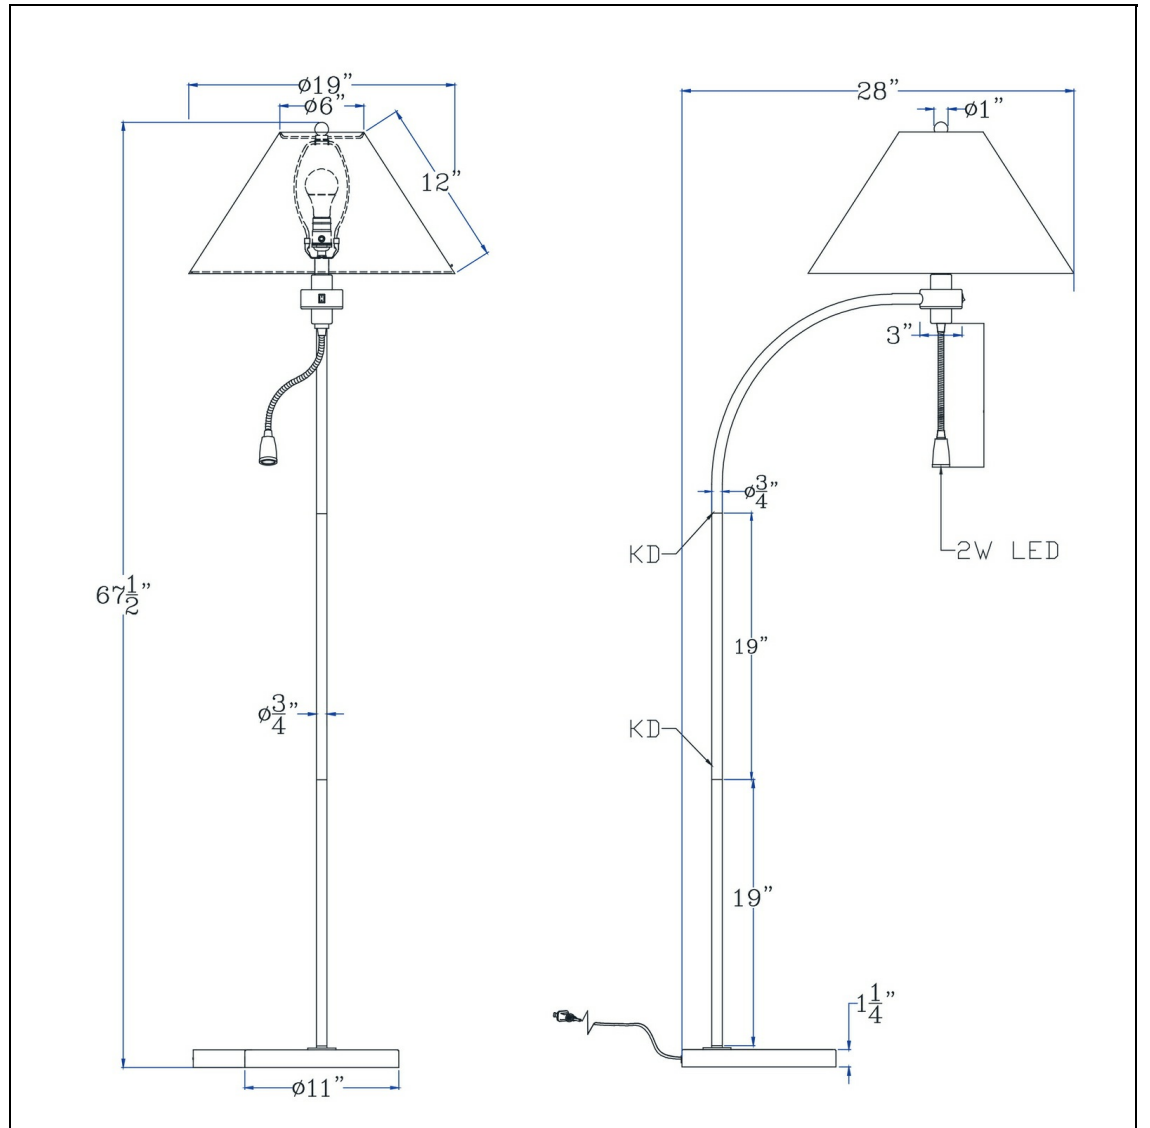

Product No. **BO-3178FL-AB**

Description

100W 3 way Ashland mini arc metal floor lamp with gooseneck 2W led reading light
100 Watt On/Off Switch (Main)
LED Gooseneck Reading Light
Reading Light: (2 Watts, 180 Lumens, 3000 Kelvin)
Mini Arc Design
Hardback Fabric Shade Included
Weighted Base for Added Stability

Technical Specifications

UPC	020193067284
Wattage	100W + 2W
CRI	80
Lumen	180
Switch Type	3 WAY
Bulb Base	E26 + LED
Number of Lights	2
Color	Antique Brass
Base Color	Antique Brass

Shade Top1	6.00
Shade Bottom1	19.00
Shade Side	12.00
Carton 1 Dimensions	15.80 x 20.00 x 24.30
Carton 2 Dimensions	0.00 x 0.00 x 24.30
Package Dimensions	L: 24.30 W: 20.00 H: 15.80