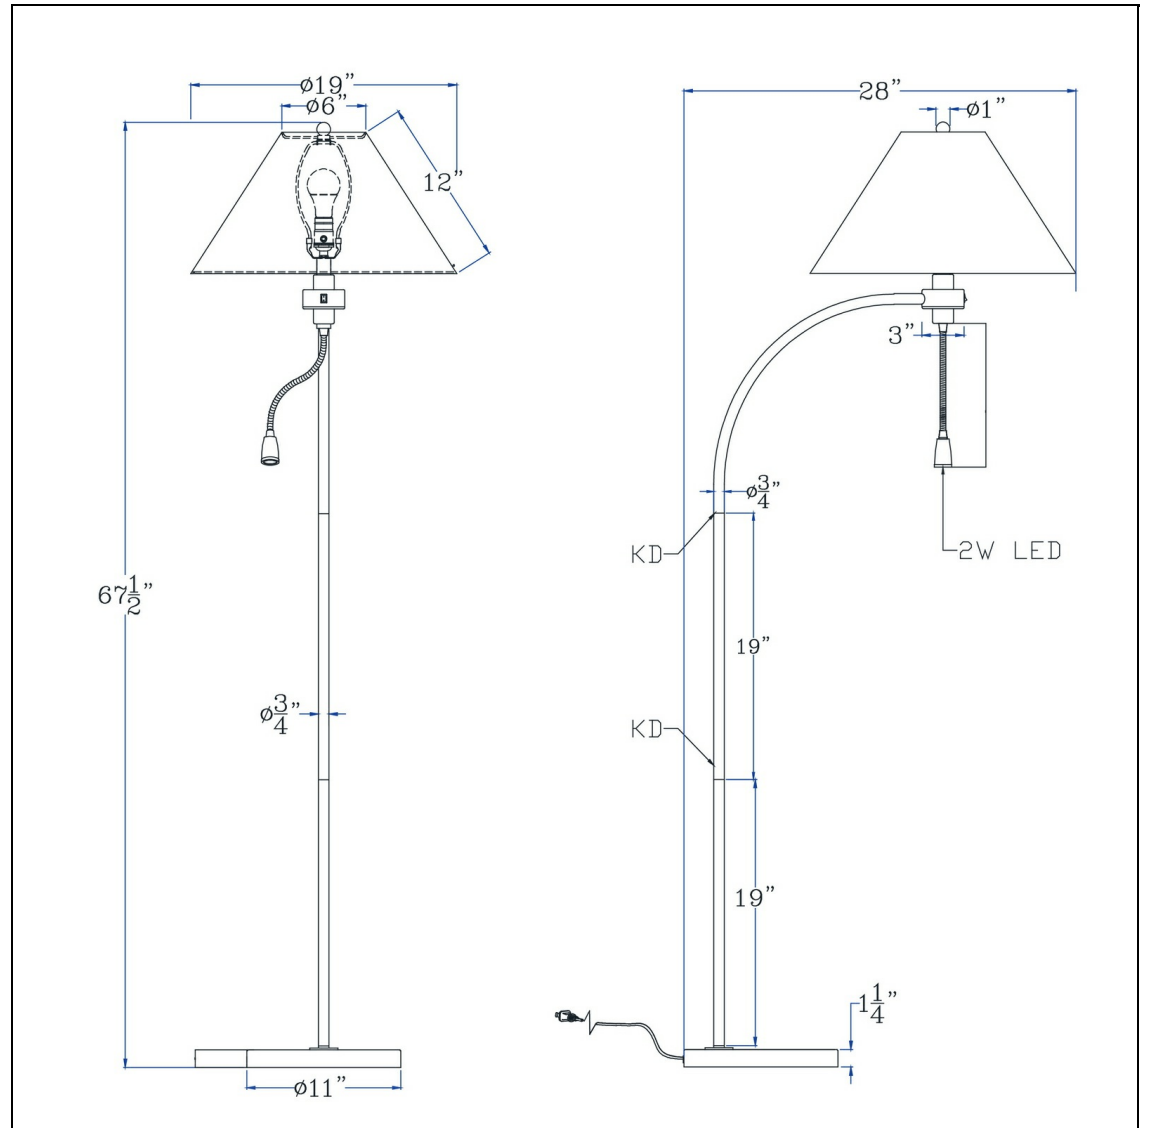

Product No. **BO-3178FL-BS**

Description

100W 3 way Ashland mini arc metal floor lamp with gooseneck 2W led reading light  
100 Watt On/Off Switch (Main)  
LED Gooseneck Reading Light  
Reading Light: ( 2 Watts, 180 Lumens, 3000 Kelvin)  
Mini Arc Design  
Hardback Fabric Shade Included  
Weighted Base for Added Stability

Technical Specifications

<b>UPC</b>	020193067284
<b>Wattage</b>	100W + 2W
<b>CRI</b>	80
<b>Lumen</b>	180
<b>Switch Type</b>	3 WAY
<b>Bulb Base</b>	E26 + LED
<b>Number of Lights</b>	2
<b>Color</b>	Brushed Steel
<b>Base Color</b>	Brushed Steel

<b>Shade Top1</b>	6.00
<b>Shade Bottom1</b>	19.00
<b>Shade Side</b>	12.00
<b>Carton 1 Dimensions</b>	15.80 x 20.00 x 24.30
<b>Carton 2 Dimensions</b>	0.00 x 0.00 x 24.30
<b>Package Dimensions</b>	L: 24.30 W: 20.00 H: 15.80