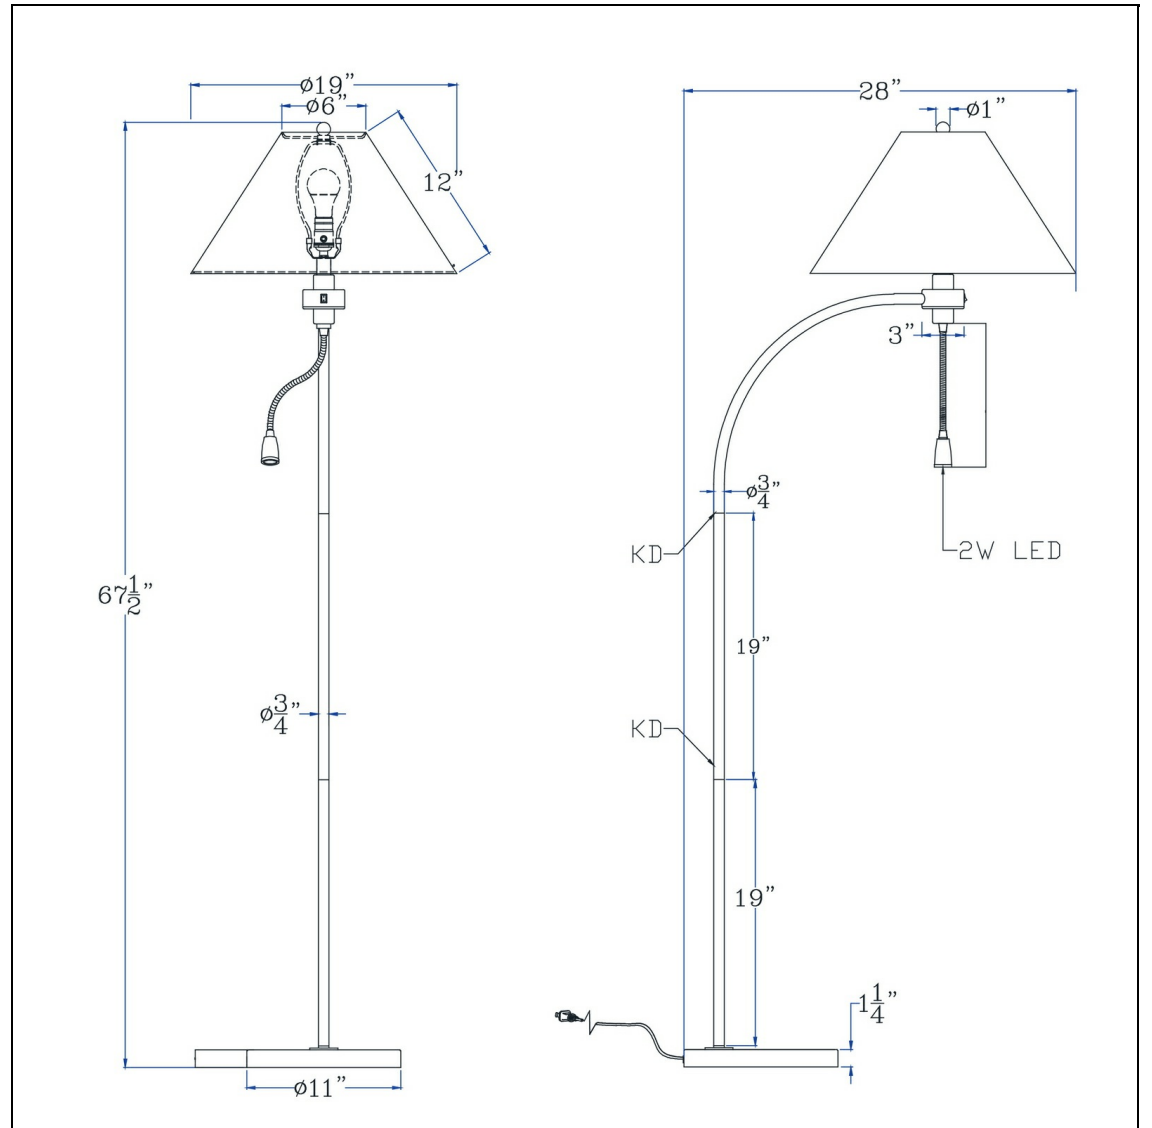

Product No. **BO-3178FL-BS**

Description

100W 3 way Ashland mini arc metal floor lamp with gooseneck 2W led reading light
100 Watt On/Off Switch (Main)
LED Gooseneck Reading Light
Reading Light: (2 Watts, 180 Lumens, 3000 Kelvin)
Mini Arc Design
Hardback Fabric Shade Included
Weighted Base for Added Stability

Technical Specifications

UPC	020193067284
Wattage	100W + 2W
CRI	80
Lumen	180
Switch Type	3 WAY
Bulb Base	E26 + LED
Number of Lights	2
Color	Brushed Steel
Base Color	Brushed Steel

Shade Top1	6.00
Shade Bottom1	19.00
Shade Side	12.00
Carton 1 Dimensions	15.80 x 20.00 x 24.30
Carton 2 Dimensions	0.00 x 0.00 x 24.30
Package Dimensions	L: 24.30 W: 20.00 H: 15.80