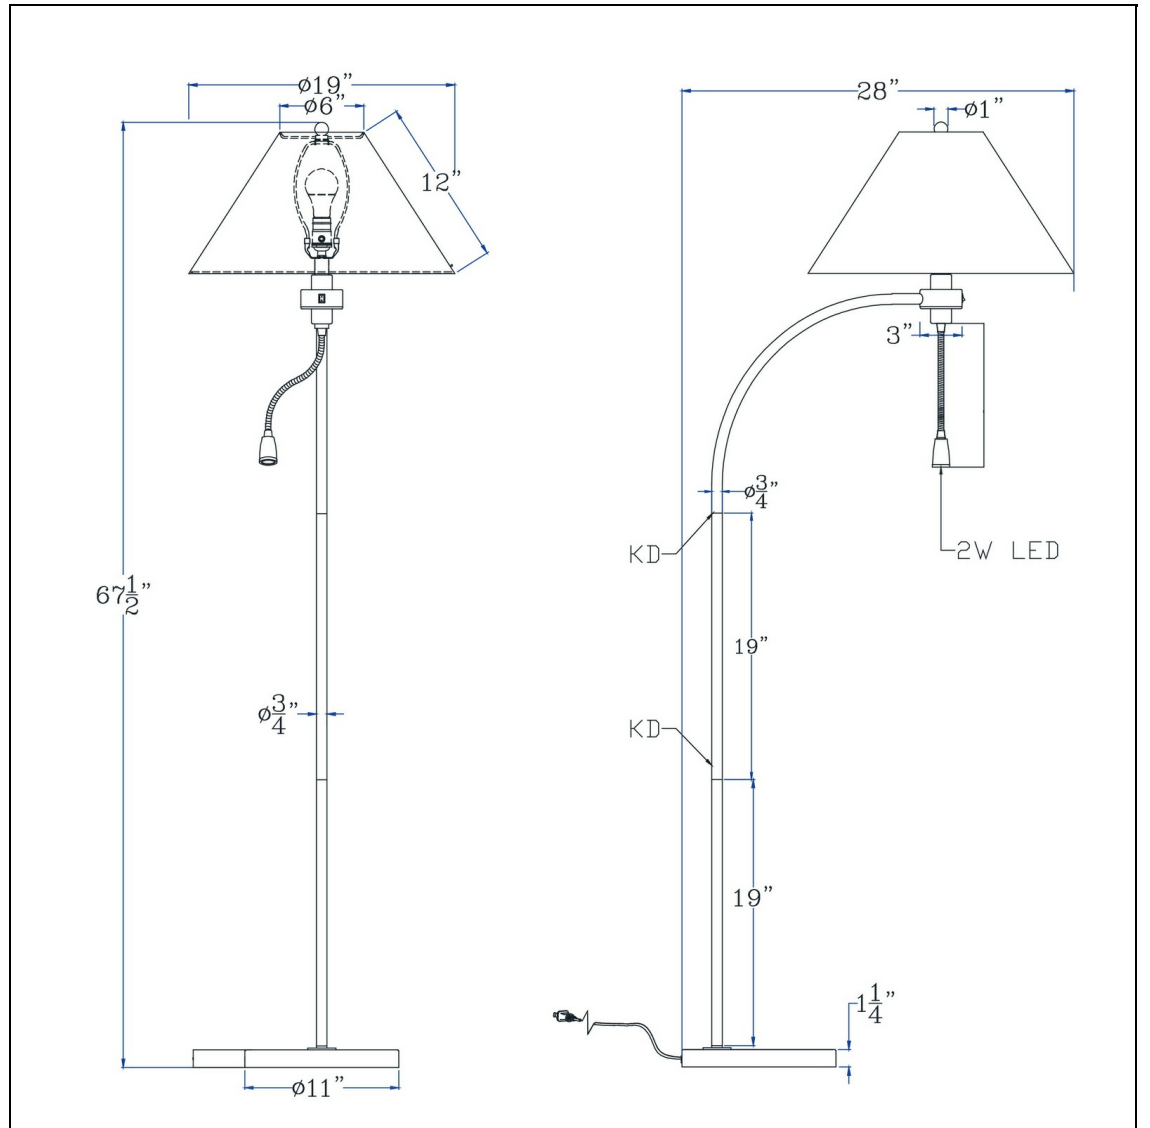

Product No. **BO-3178FL-BS**

Description

100W 3 way Ashland mini arc metal floor lamp with gooseneck 2W led reading light
100 Watt On/Off Switch (Main)
LED Gooseneck Reading Light
Reading Light: (2 Watts, 180 Lumens, 3000 Kelvin)
Mini Arc Design
Hardback Fabric Shade Included
Weighted Base for Added Stability

Technical Specifications

UPC	020193067284
Wattage	100W + 2W
CRI	80
Lumen	180
Switch Type	3 WAY
Bulb Base	E26 + LED
Number of Lights	2
Color	Brushed Steel
Base Color	Brushed Steel

Shade Top1	6.00
Shade Bottom1	19.00
Shade Side	12.00
Carton 1 Dimensions	15.80 x 20.00 x 24.30
Carton 2 Dimensions	0.00 x 0.00 x 24.30
Package Dimensions	L: 24.30 W: 20.00 H: 15.80