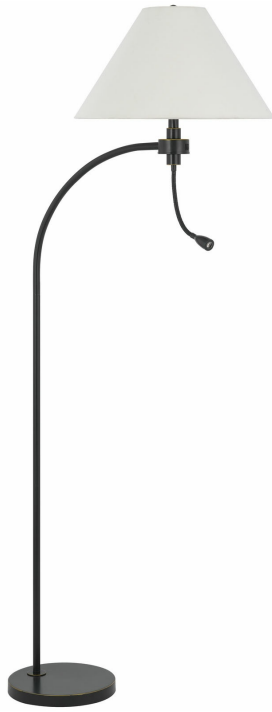

Product No. **BO-3178FL-DB**

Description

100W 3 way Ashland mini arc metal floor lamp with gooseneck 2W led reading light
100 Watt On/Off Switch (Main)
LED Gooseneck Reading Light
Reading Light: (2 Watts, 180 Lumens, 3000 Kelvin)
Mini Arc Design
Hardback Fabric Shade Included
Weighted Base for Added Stability

Technical Specifications

UPC	020193067284
Wattage	100W + 2W
CRI	80
Lumen	180
Switch Type	3 WAY
Bulb Base	E26 + LED
Number of Lights	2
Color	Dark Bronze
Base Color	Dark Bronze

Shade Top1	6.00
Shade Bottom1	19.00
Shade Side	12.00
Carton 1 Dimensions	15.80 x 20.00 x 24.30
Carton 2 Dimensions	0.00 x 0.00 x 24.30
Package Dimensions	L: 24.30 W: 20.00 H: 15.80