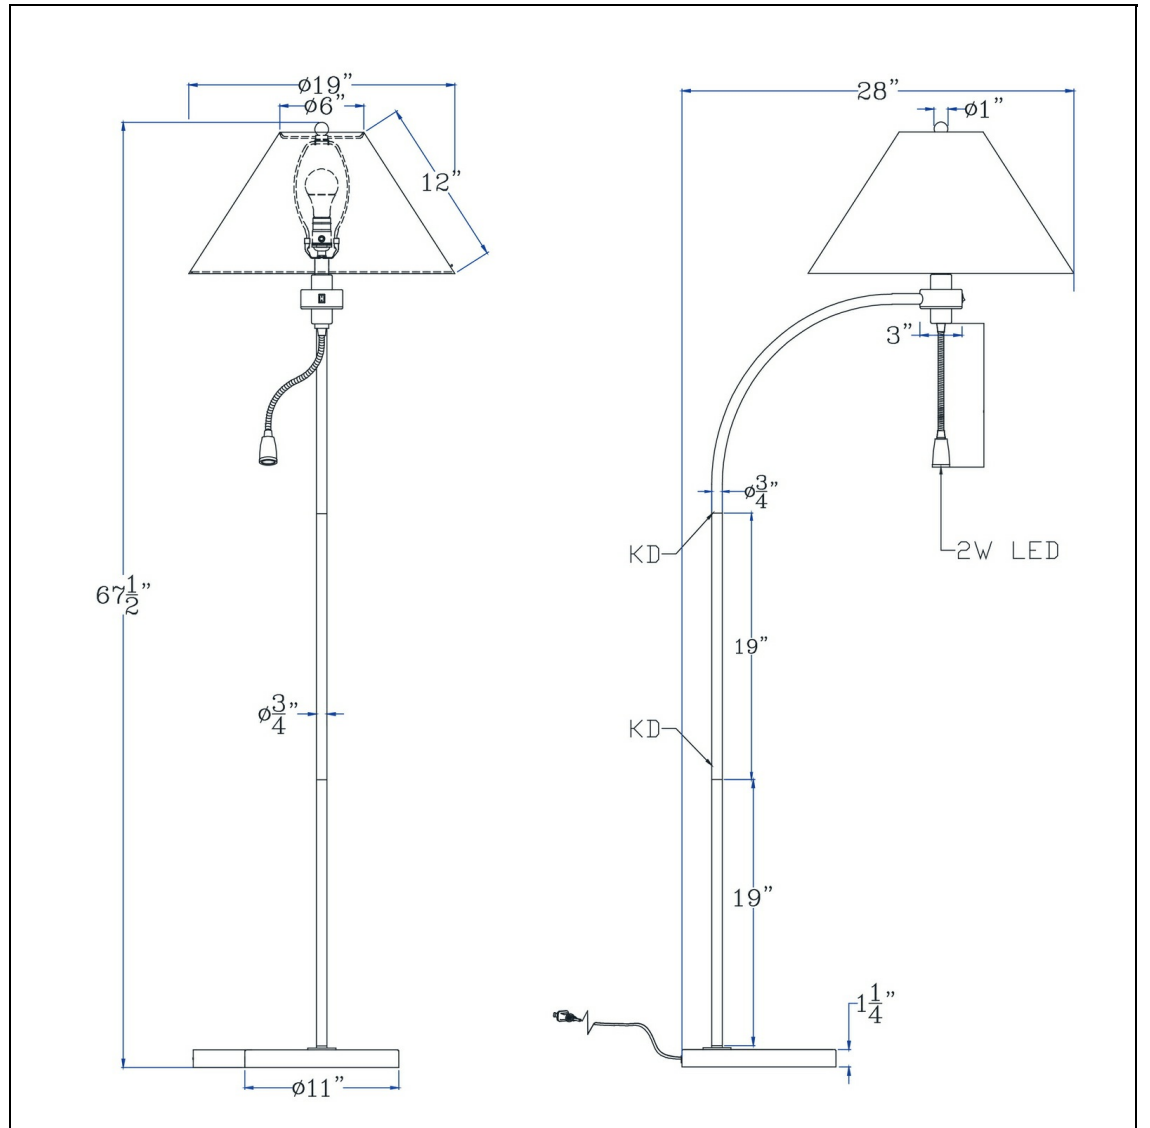

Product No. **BO-3178FL-DB**

Description

100W 3 way Ashland mini arc metal floor lamp with gooseneck 2W led reading light
100 Watt On/Off Switch (Main)
LED Gooseneck Reading Light
Reading Light: (2 Watts, 180 Lumens, 3000 Kelvin)
Mini Arc Design
Hardback Fabric Shade Included
Weighted Base for Added Stability

Technical Specifications

UPC	020193067284
Wattage	100W + 2W
CRI	80
Lumen	180
Switch Type	3 WAY
Bulb Base	E26 + LED
Number of Lights	2
Color	Dark Bronze
Base Color	Dark Bronze

Shade Top1	6.00
Shade Bottom1	19.00
Shade Side	12.00
Carton 1 Dimensions	15.80 x 20.00 x 24.30
Carton 2 Dimensions	0.00 x 0.00 x 24.30
Package Dimensions	L: 24.30 W: 20.00 H: 15.80