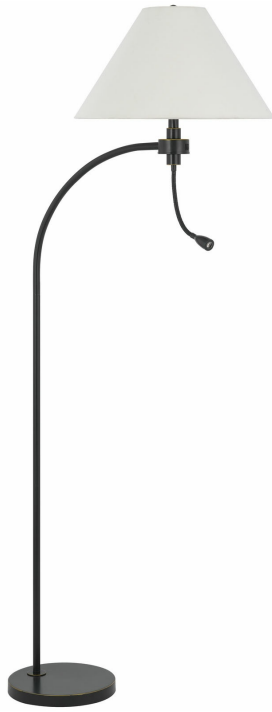

Product No. **BO-3178FL-DB**

Description

100W 3 way Ashland mini arc metal floor lamp with gooseneck 2W led reading light  
100 Watt On/Off Switch (Main)  
LED Gooseneck Reading Light  
Reading Light: ( 2 Watts, 180 Lumens, 3000 Kelvin)  
Mini Arc Design  
Hardback Fabric Shade Included  
Weighted Base for Added Stability

Technical Specifications

<b>UPC</b>	020193067284
<b>Wattage</b>	100W + 2W
<b>CRI</b>	80
<b>Lumen</b>	180
<b>Switch Type</b>	3 WAY
<b>Bulb Base</b>	E26 + LED
<b>Number of Lights</b>	2
<b>Color</b>	Dark Bronze
<b>Base Color</b>	Dark Bronze

<b>Shade Top1</b>	6.00
<b>Shade Bottom1</b>	19.00
<b>Shade Side</b>	12.00
<b>Carton 1 Dimensions</b>	15.80 x 20.00 x 24.30
<b>Carton 2 Dimensions</b>	0.00 x 0.00 x 24.30
<b>Package Dimensions</b>	L: 24.30 W: 20.00 H: 15.80