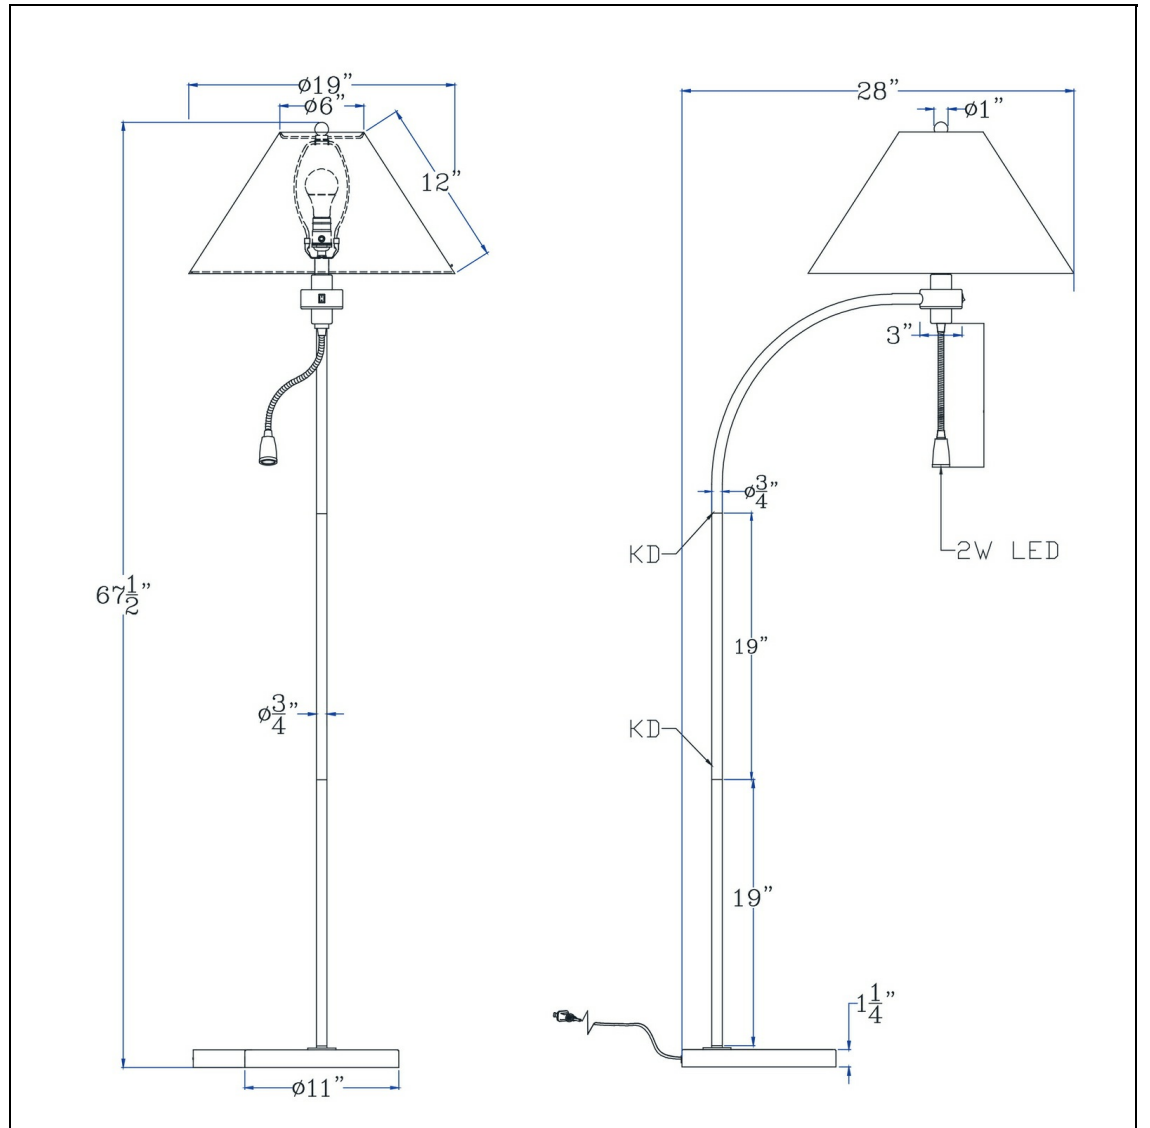

Product No. **BO-3178FL-DB**

Description

100W 3 way Ashland mini arc metal floor lamp with gooseneck 2W led reading light  
100 Watt On/Off Switch (Main)  
LED Gooseneck Reading Light  
Reading Light: ( 2 Watts, 180 Lumens, 3000 Kelvin)  
Mini Arc Design  
Hardback Fabric Shade Included  
Weighted Base for Added Stability

Technical Specifications

<b>UPC</b>	020193067284
<b>Wattage</b>	100W + 2W
<b>CRI</b>	80
<b>Lumen</b>	180
<b>Switch Type</b>	3 WAY
<b>Bulb Base</b>	E26 + LED
<b>Number of Lights</b>	2
<b>Color</b>	Dark Bronze
<b>Base Color</b>	Dark Bronze

<b>Shade Top1</b>	6.00
<b>Shade Bottom1</b>	19.00
<b>Shade Side</b>	12.00
<b>Carton 1 Dimensions</b>	15.80 x 20.00 x 24.30
<b>Carton 2 Dimensions</b>	0.00 x 0.00 x 24.30
<b>Package Dimensions</b>	L: 24.30 W: 20.00 H: 15.80