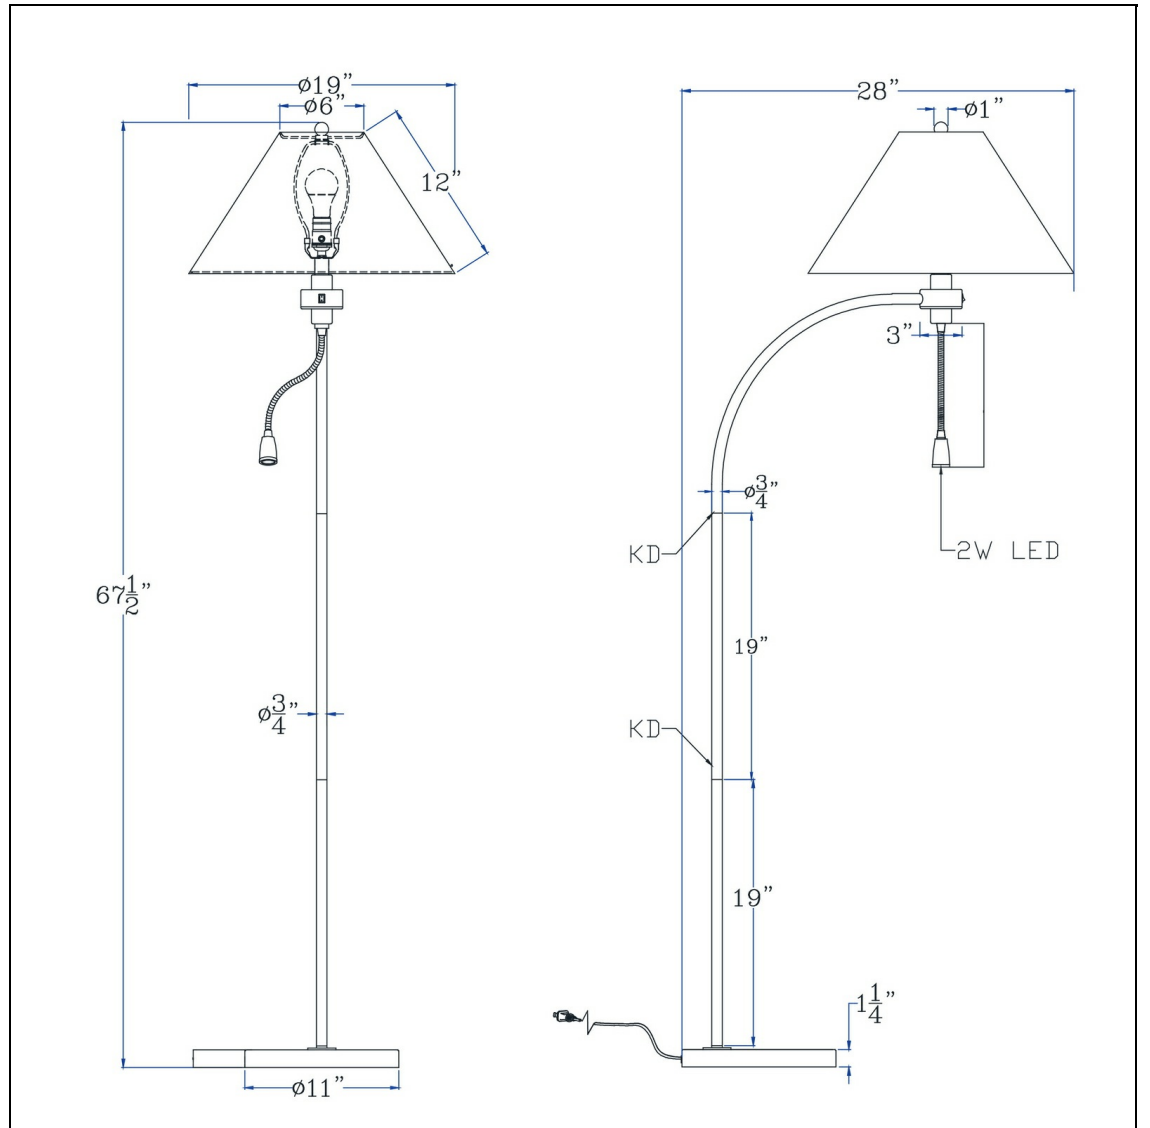

Product No. **BO-3178FL-RU**

Description

100W 3 way Ashland mini arc metal floor lamp with gooseneck 2W led reading light
100 Watt On/Off Switch (Main)
LED Gooseneck Reading Light
Reading Light: (2 Watts, 180 Lumens, 3000 Kelvin)
Mini Arc Design
Hardback Fabric Shade Included
Weighted Base for Added Stability

Technical Specifications

UPC	020193067284
Wattage	100W + 2W
CRI	80
Lumen	180
Switch Type	3 WAY
Bulb Base	E26 + LED
Number of Lights	2
Color	Rust
Base Color	Rust

Shade Top1	6.00
Shade Bottom1	19.00
Shade Side	12.00
Carton 1 Dimensions	15.80 x 20.00 x 24.30
Carton 2 Dimensions	0.00 x 0.00 x 24.30
Package Dimensions	L: 24.30 W: 20.00 H: 15.80