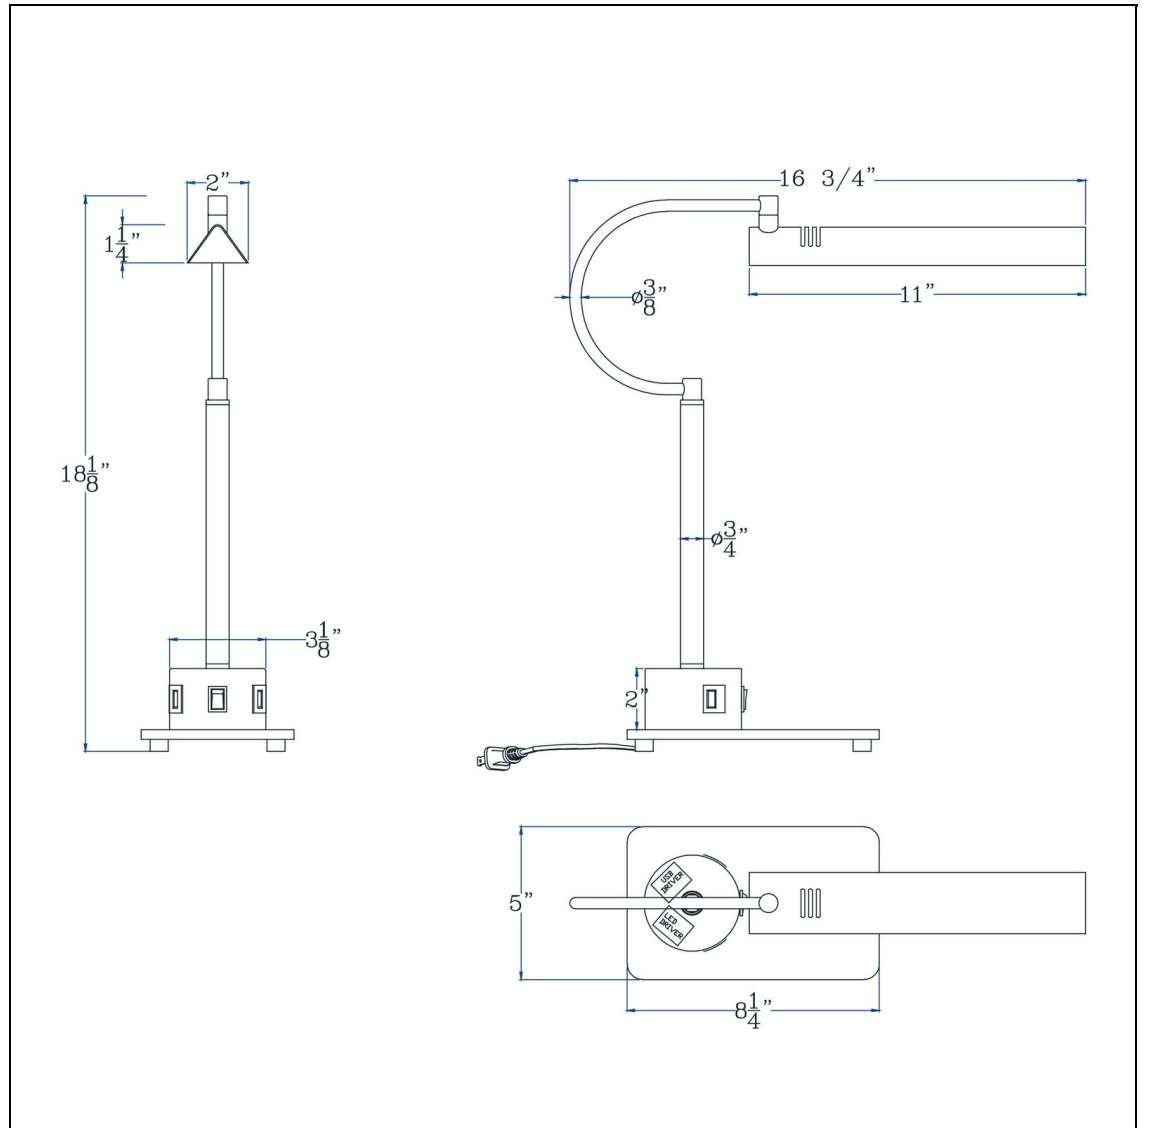

Product No. **BO-3179DK-AB**

Description

led 12W SOHO metal desk lamp with 2 USB ports
12 Watt Integrated LED Light
1000 Lumen, 3000 Kelvin
On/ Off Rocker Switch
Rectangular Platform Base
Durable Metal Construction
Ships in 1 Carton

Technical Specifications

UPC	020193067284	Shade Top1	2.00
Wattage	LED 12W	Shade Top2	11.00
CRI	90	Carton 1 Dimensions	18.50 x 6.80 x 20.00
Lumen	1000	Carton 2 Dimensions	0.00 x 0.00 x 20.00
Switch Type	ON/OFF	Package Dimensions	L: 20.00 W: 6.80 H: 18.50
Bulb Base	LED		
Number of Lights	1		
Color	Antique Brass		
Base Color	Antique Brass		