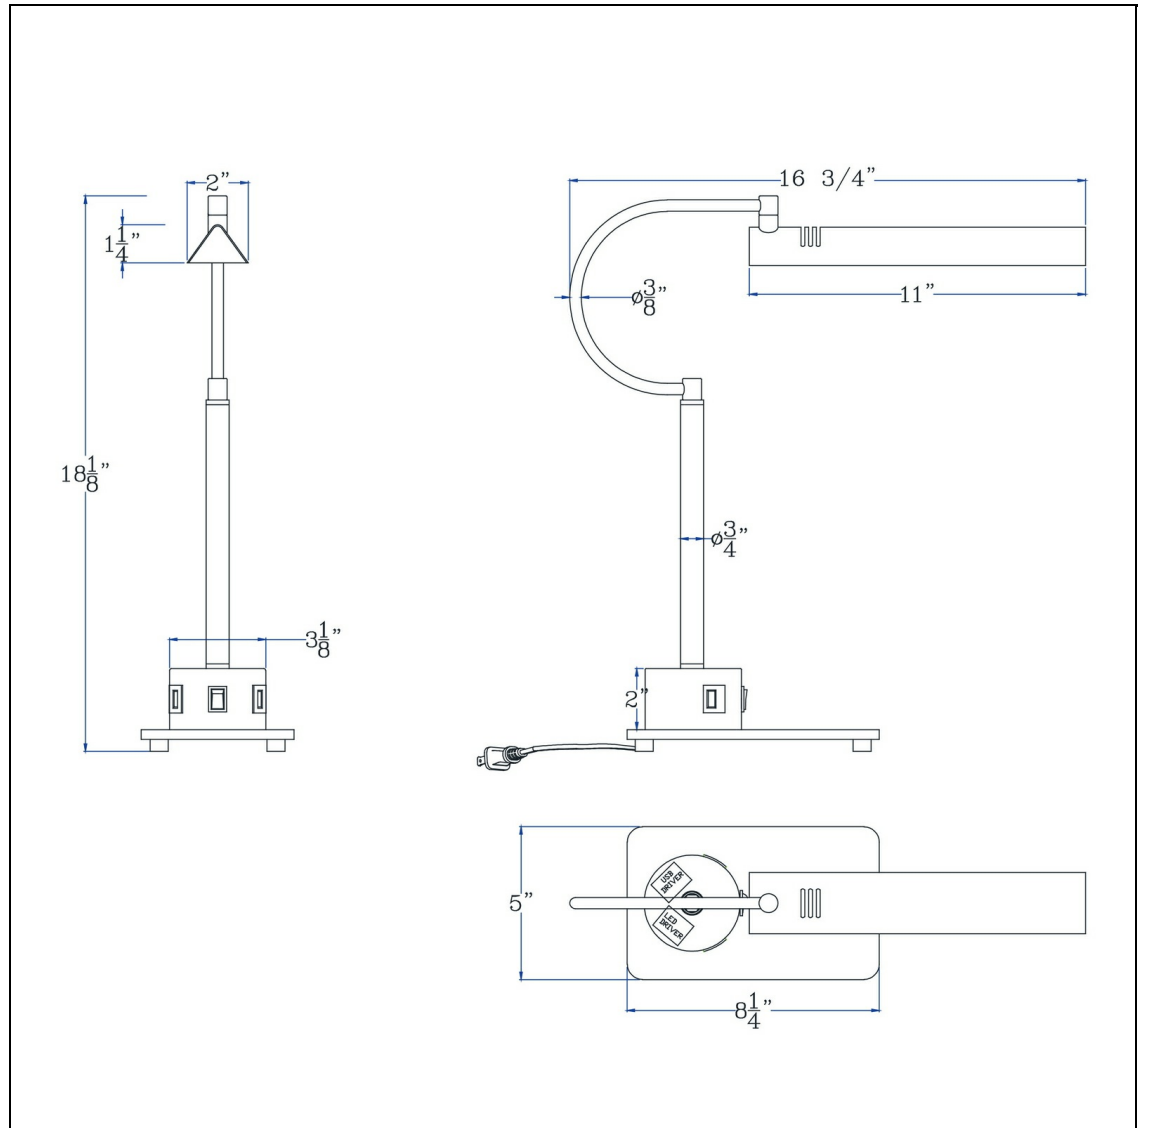

Product No. **BO-3179DK-AB**

Description

led 12W SOHO metal desk lamp with 2 USB ports  
12 Watt Integrated LED Light  
1000 Lumen, 3000 Kelvin  
On/ Off Rocker Switch  
Rectangular Platform Base  
Durable Metal Construction  
Ships in 1 Carton

Technical Specifications

<b>UPC</b>	020193067284
<b>Wattage</b>	LED 12W
<b>CRI</b>	90
<b>Lumen</b>	1000
<b>Switch Type</b>	ON/OFF
<b>Bulb Base</b>	LED
<b>Number of Lights</b>	1
<b>Color</b>	Antique Brass
<b>Base Color</b>	Antique Brass

<b>Shade Top1</b>	2.00
<b>Shade Top2</b>	11.00
<b>Carton 1 Dimensions</b>	18.50 x 6.80 x 20.00
<b>Carton 2 Dimensions</b>	0.00 x 0.00 x 20.00
<b>Package Dimensions</b>	L: 20.00 W: 6.80 H: 18.50