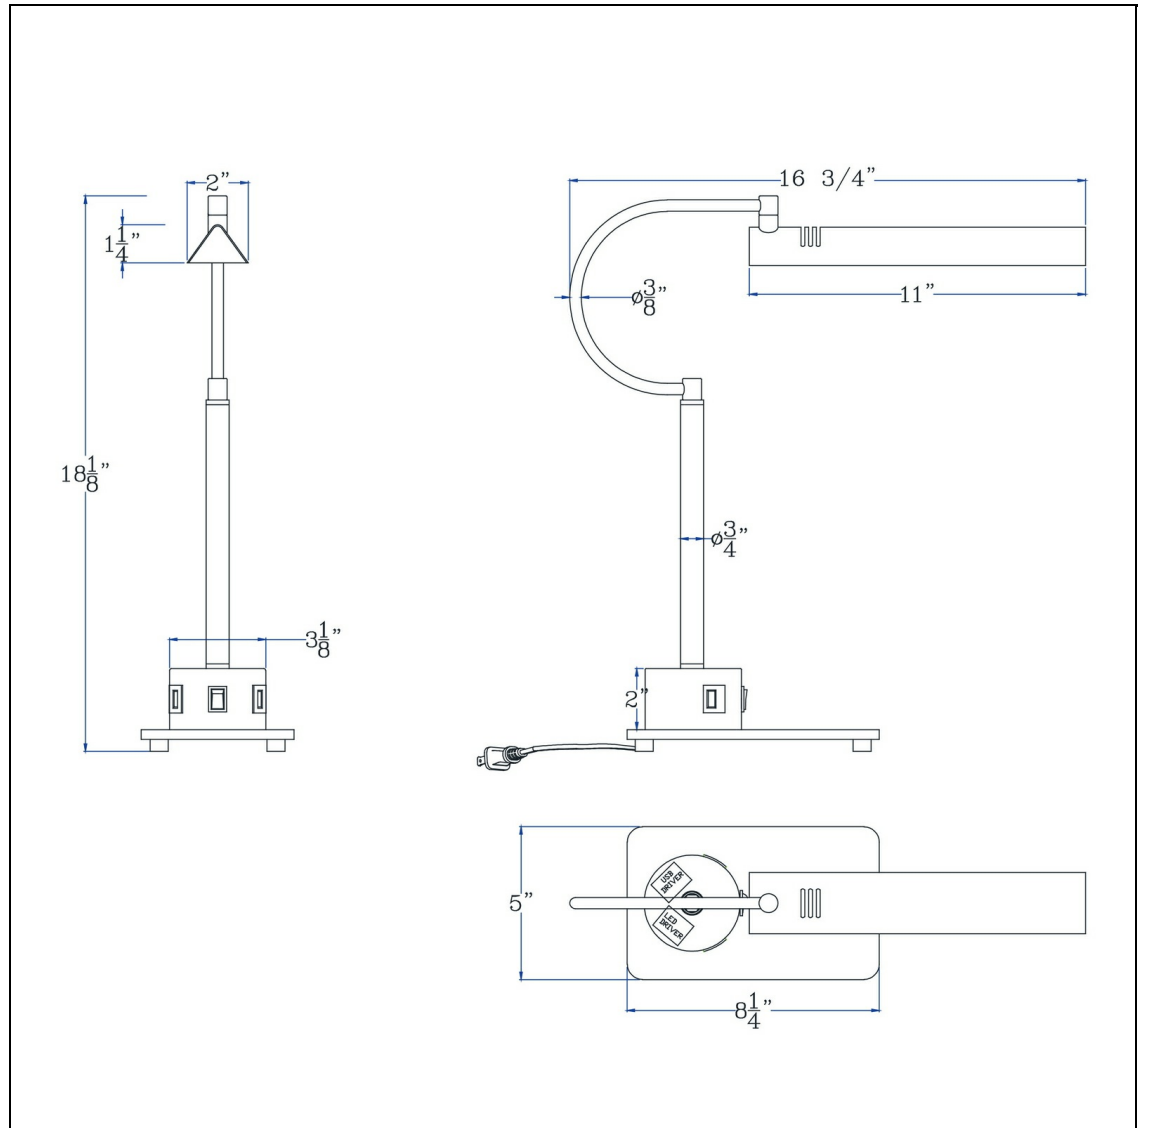

Product No. **BO-3179DK-DB**

Description

led 12W SOHO metal desk lamp with 2 USB ports
12 Watt Integrated LED Light
1000 Lumen, 3000 Kelvin
On/ Off Rocker Switch
Rectangular Platform Base
Durable Metal Construction
Ships in 1 Carton

Technical Specifications

UPC	020193067284	Shade Top1	2.00
Wattage	LED 12W	Shade Top2	11.00
CRI	90	Carton 1 Dimensions	18.50 x 6.80 x 20.00
Lumen	1000	Carton 2 Dimensions	0.00 x 0.00 x 20.00
Switch Type	ON/OFF	Package Dimensions	L: 20.00 W: 6.80 H: 18.50
Bulb Base	LED		
Number of Lights	1		
Color	Dark Bronze		
Base Color	Dark Bronze		