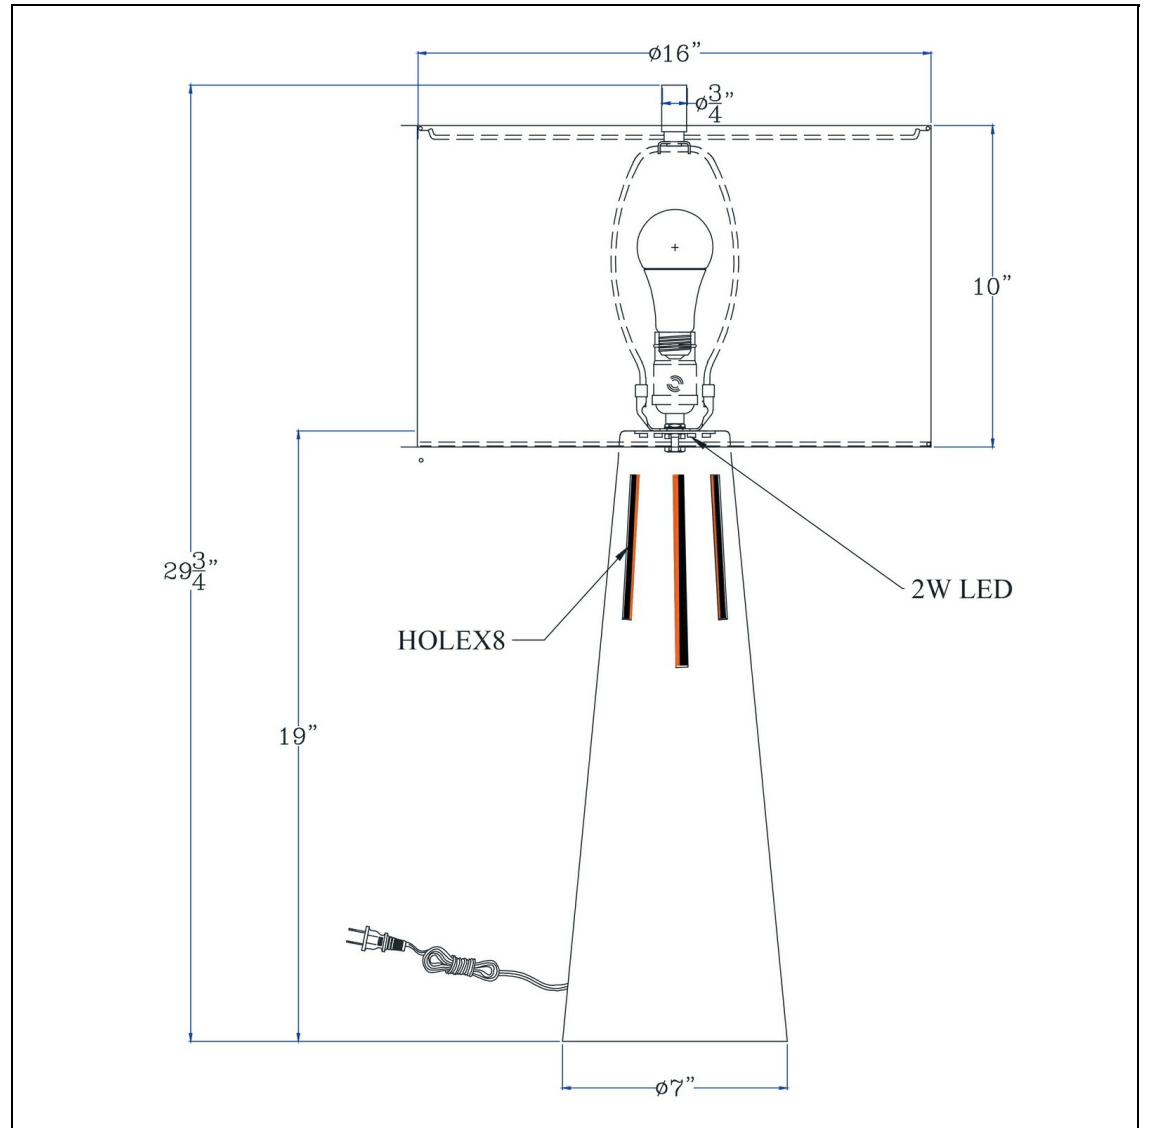

Product No. **BO-3180TB**

Description

100W 3 way Hayti metal table lamp with 2W led night light
100 Watt (Main) + 2 Watt LED Night Light
3 Way Switch
180 Lumen, 3000 Kelvin
Hardback Drum Shade Included
Durable Metal Construction
Ships in 1 Carton

Technical Specifications

UPC	020193067284	Shade Top1	16.00
Wattage	100W + 2W	Shade Bottom1	16.00
CRI	80	Shade Side	10.00
Lumen	180	Carton 1 Dimensions	24.00 x 17.30 x 17.30
Switch Type	3 WAY	Carton 2 Dimensions	0.00 x 0.00 x 17.30
Bulb Base	E26 + LED	Package Dimensions	L: 17.30 W: 17.30 H: 24.00
Number of Lights	2		
Color	Iron Grey		
Base Color	Iron Grey		