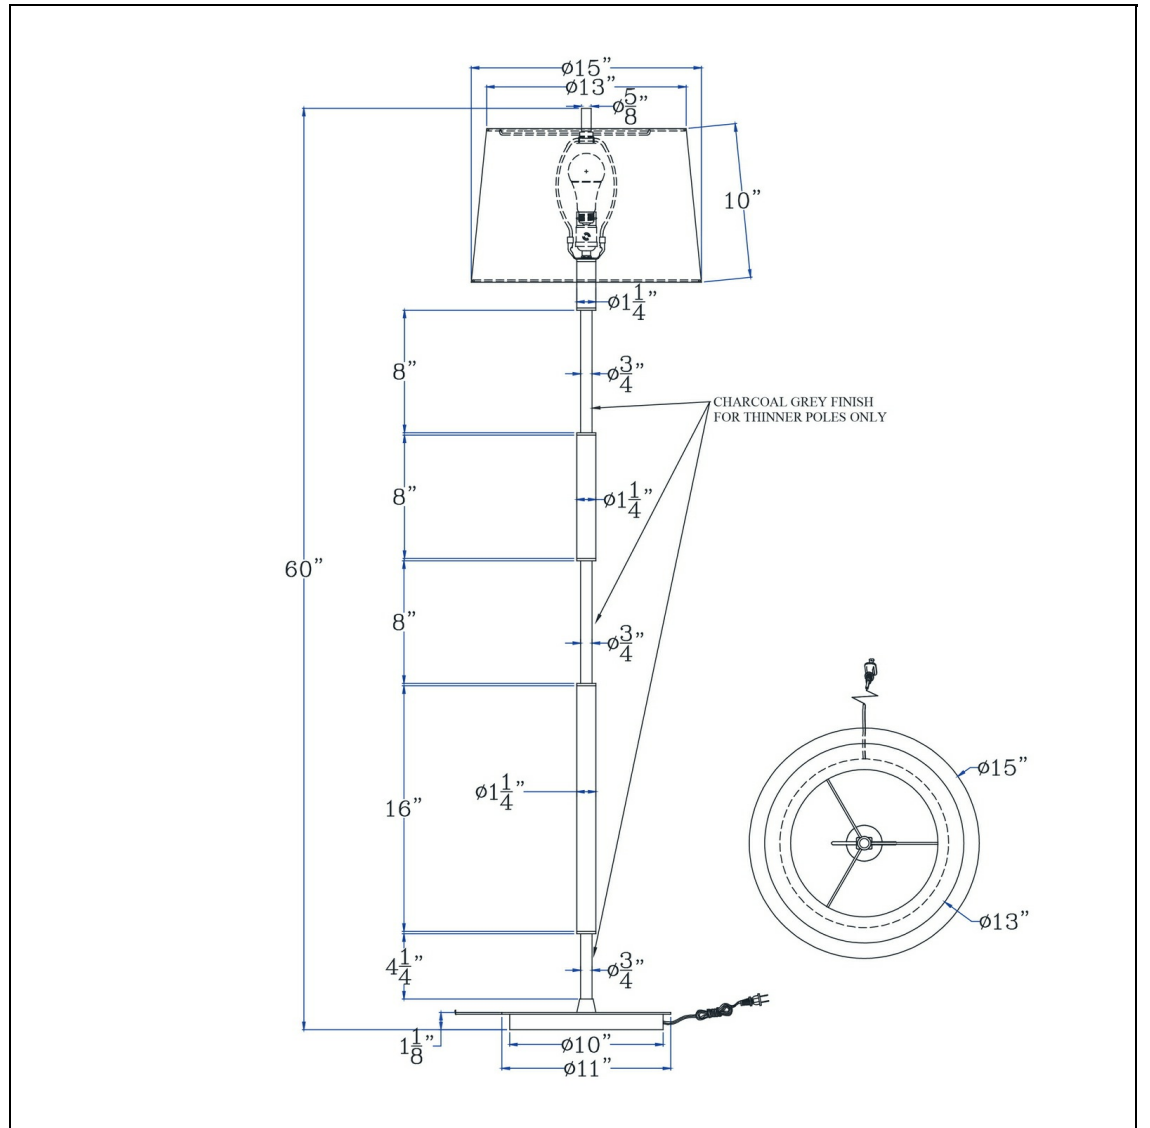

Product No. **BO-3182FL-AB**

Description

150W 3 way Ciudad metal two tone floor lamp  
150 Watt 3 Way  
Durable Metal Construction  
Two Tone Finish  
Hardback Fabric Shade Included  
Matching table Lamp Available  
Ships in 1 Carton

Technical Specifications

<b>UPC</b>	020193067284	<b>Shade Top1</b>	9.00
<b>Wattage</b>	150W	<b>Shade Bottom1</b>	13.00
<b>Switch Type</b>	3 WAY	<b>Shade Side</b>	9.00
<b>Bulb Base</b>	E26	<b>Carton 1 Dimensions</b>	15.30 x 16.30 x 19.30
<b>Number of Lights</b>	1	<b>Carton 2 Dimensions</b>	0.00 x 0.00 x 19.30
<b>Color</b>	Antique Brass/Silver Grey	<b>Package Dimensions</b>	L: 19.30 W: 16.30 H: 15.30
<b>Base Color</b>	Antique Brass/Silver Grey		