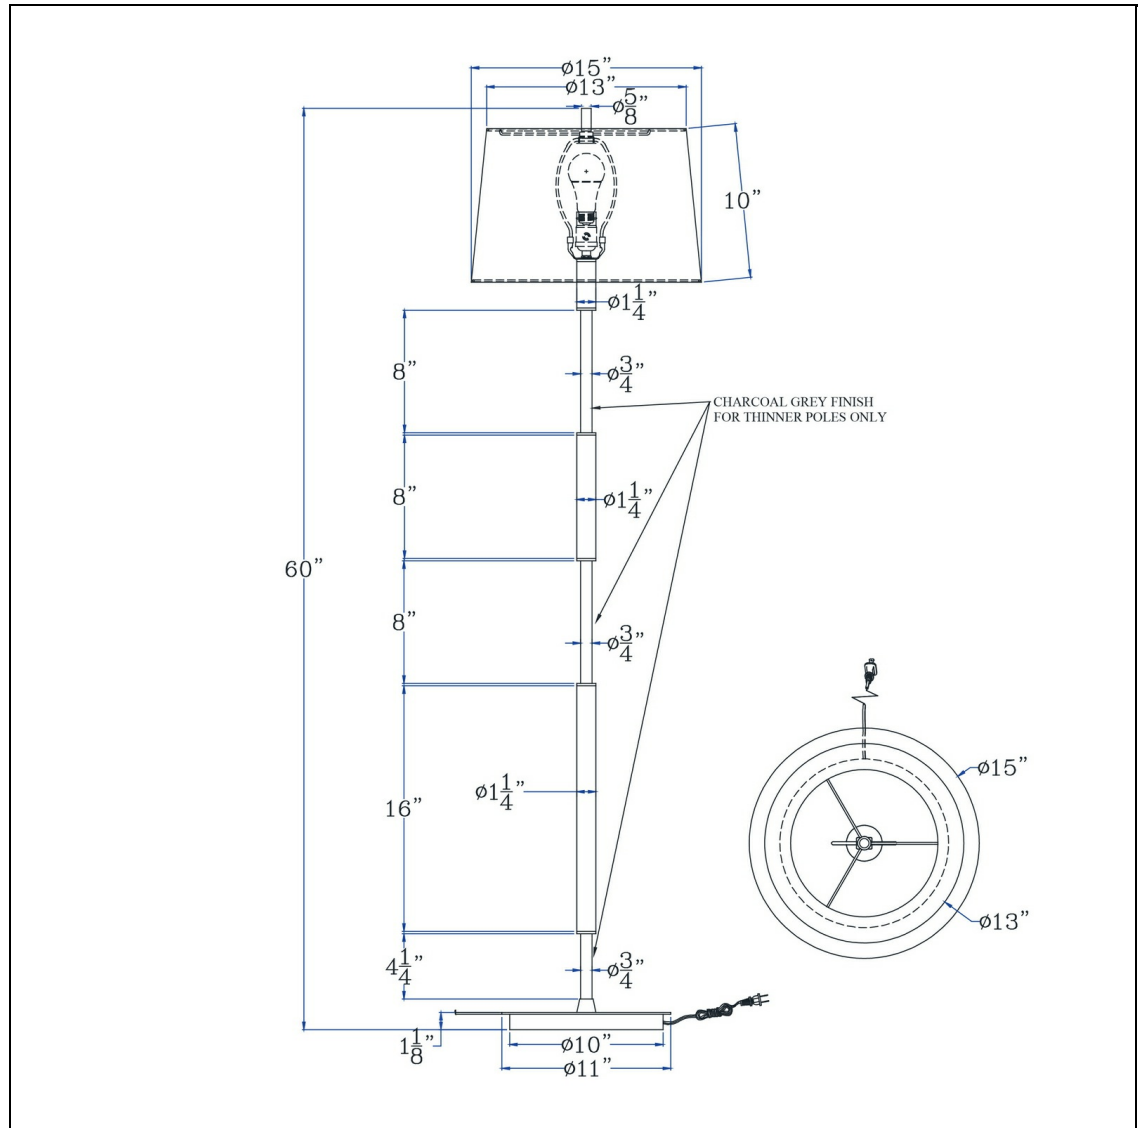

Product No. **BO-3182FL-AB**

Description

150W 3 way Ciudad metal two tone floor lamp
150 Watt 3 Way
Durable Metal Construction
Two Tone Finish
Hardback Fabric Shade Included
Matching table Lamp Available
Ships in 1 Carton

Technical Specifications

UPC	020193067284	Shade Top1	9.00
Wattage	150W	Shade Bottom1	13.00
Switch Type	3 WAY	Shade Side	9.00
Bulb Base	E26	Carton 1 Dimensions	15.30 x 16.30 x 19.30
Number of Lights	1	Carton 2 Dimensions	0.00 x 0.00 x 19.30
Color	Antique Brass/Silver Grey	Package Dimensions	L: 19.30 W: 16.30 H: 15.30
Base Color	Antique Brass/Silver Grey		