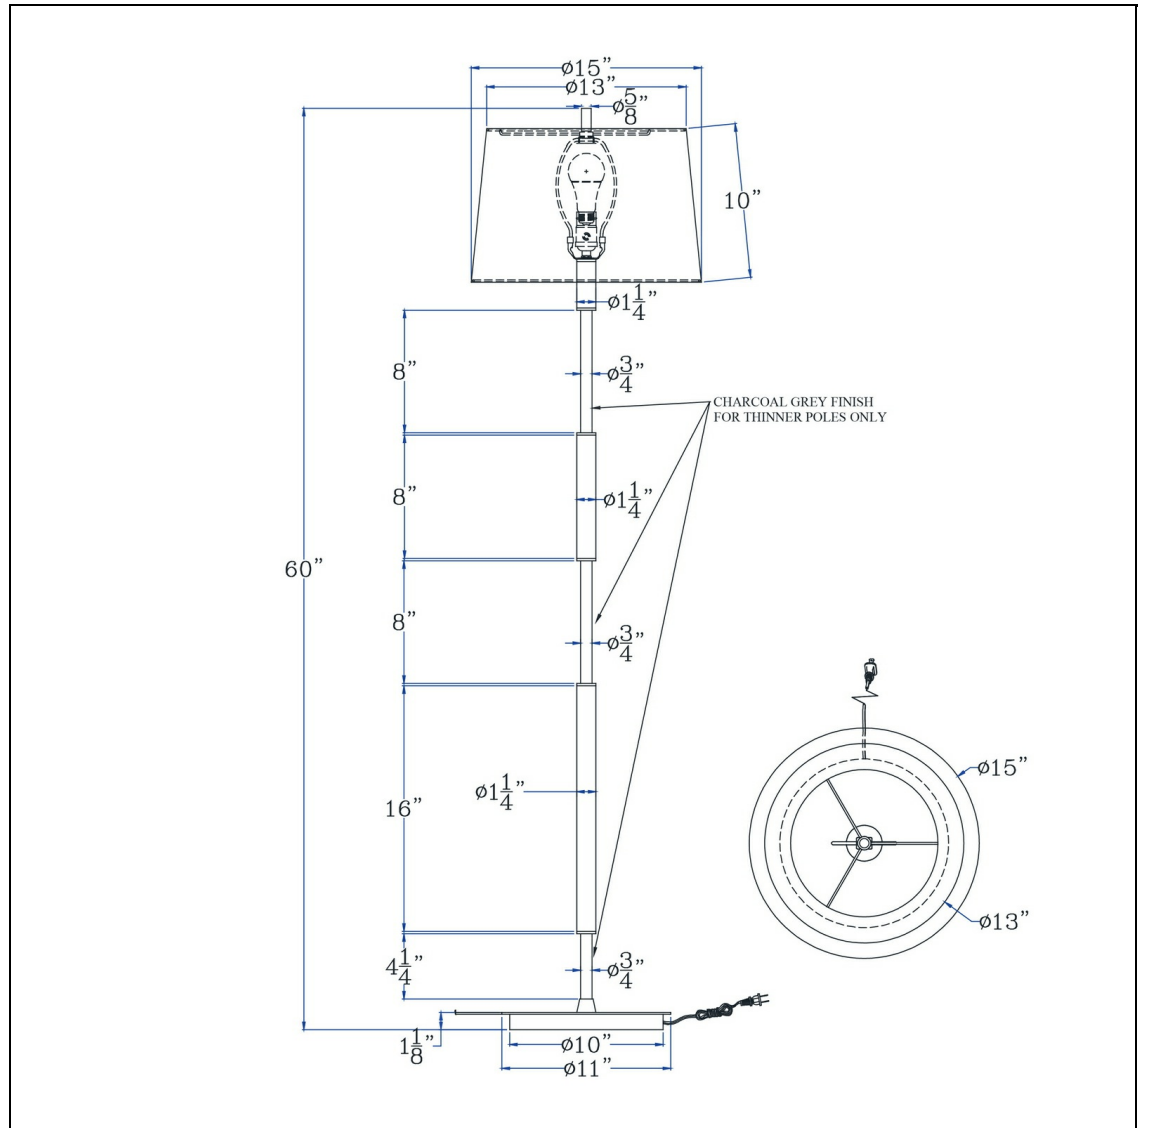

Product No. **BO-3182FL-CH**

Description

150W 3 way Ciudad metal two tone floor lamp
150 Watt 3 Way
Durable Metal Construction
Two Tone Finish
Hardback Fabric Shade Included
Matching table Lamp Available
Ships in 1 Carton

Technical Specifications

UPC	020193067284	Shade Top1	9.00
Wattage	150W	Shade Bottom1	13.00
Switch Type	3 WAY	Shade Side	9.00
Bulb Base	E26	Carton 1 Dimensions	15.30 x 16.30 x 19.30
Number of Lights	1	Carton 2 Dimensions	0.00 x 0.00 x 19.30
Color	Chrome / Silver Grey	Package Dimensions	L: 19.30 W: 16.30 H: 15.30
Base Color	Chrome/Silver Grey		