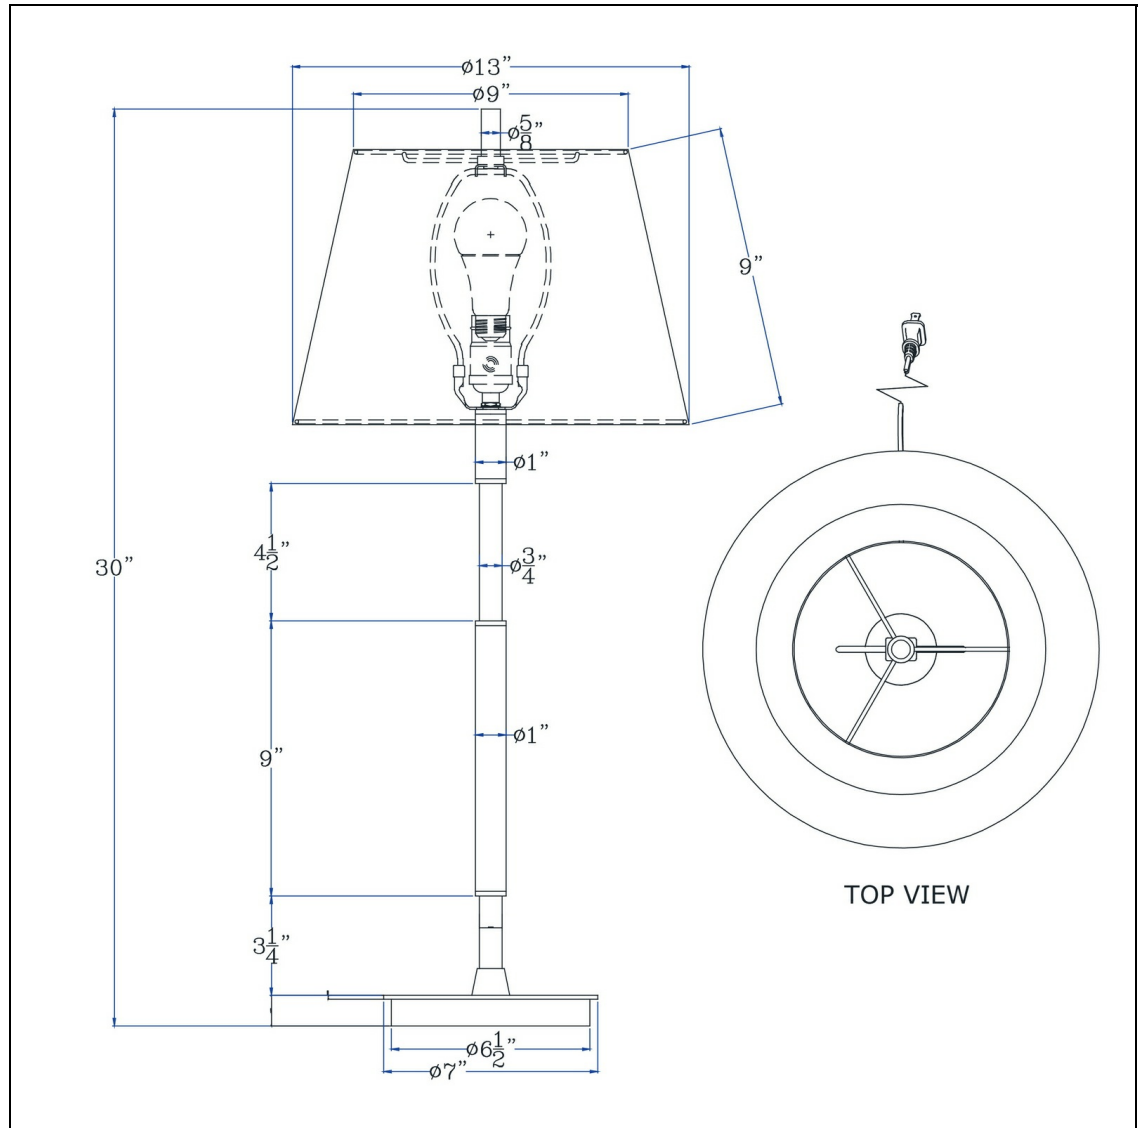

Product No. **BO-3182TB-AB**

Description

150W 3 way Ciudad metal two tone table lamp
100 Watt On/Off Switch
Durable Metal Construction
Two Tone Finish
Hardback Fabric Shade Included
Matching Floor Lamp Available
Ships in 1 Carton

Technical Specifications

UPC	020193067284	Shade Top1	13.00
Wattage	100W	Shade Bottom1	15.00
Switch Type	ON/OFF	Shade Side	10.00
Bulb Base	E26	Carton 1 Dimensions	13.50 x 14.50 x 14.50
Number of Lights	1	Carton 2 Dimensions	0.00 x 0.00 x 14.50
Color	Antique Brass/Silver Grey	Package Dimensions	L: 14.50 W: 14.50 H: 13.50
Base Color	Antique Brass/Silver Grey		