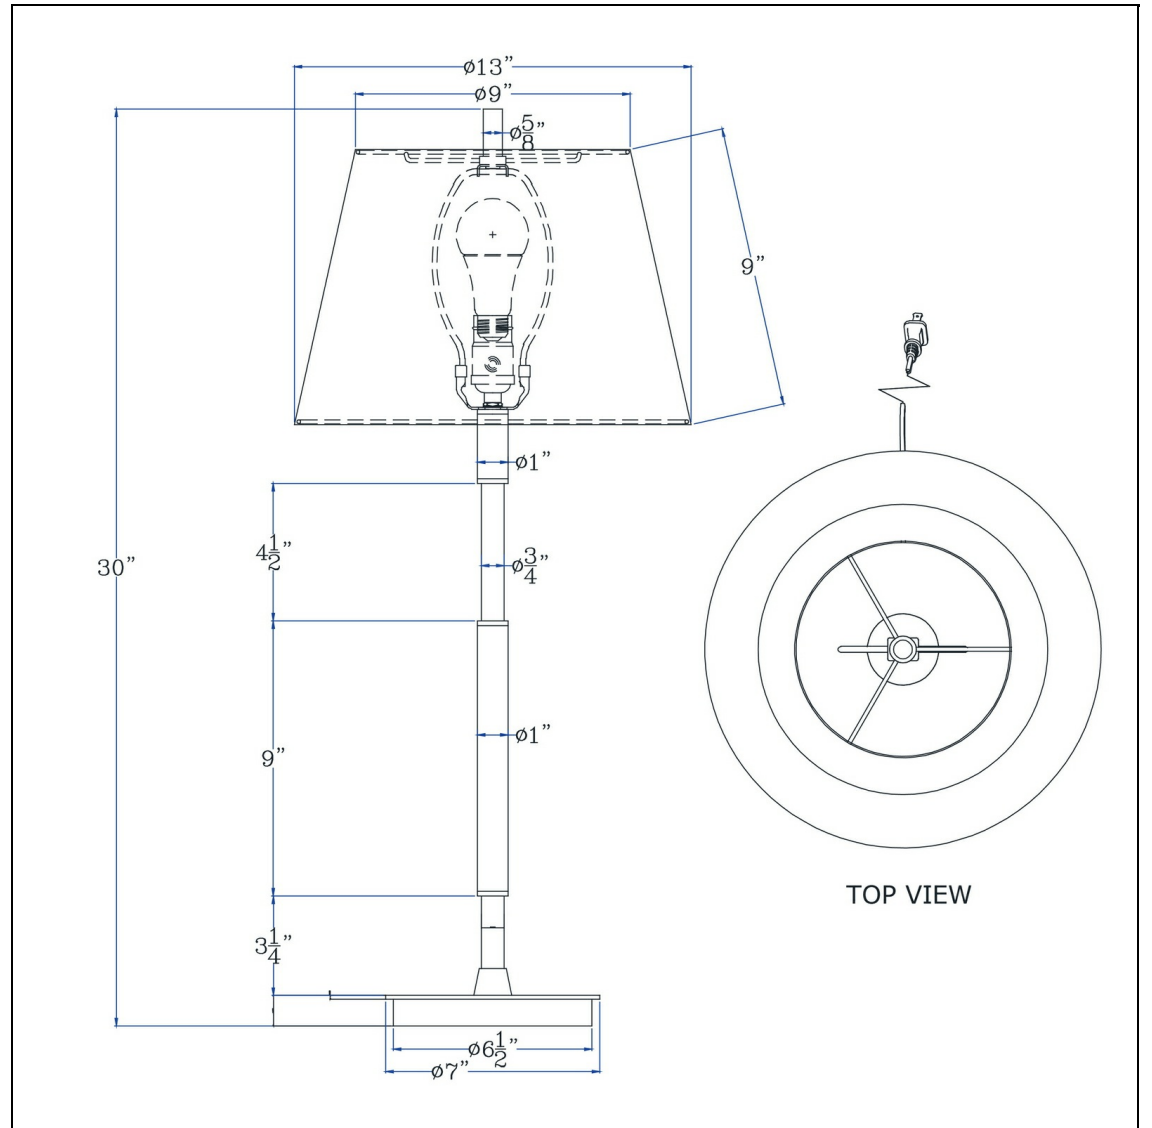

Product No. **BO-3182TB-AB**

Description

150W 3 way Ciudad metal two tone table lamp  
100 Watt On/Off Switch  
Durable Metal Construction  
Two Tone Finish  
Hardback Fabric Shade Included  
Matching Floor Lamp Available  
Ships in 1 Carton

Technical Specifications

<b>UPC</b>	020193067284	<b>Shade Top1</b>	13.00
<b>Wattage</b>	100W	<b>Shade Bottom1</b>	15.00
<b>Switch Type</b>	ON/OFF	<b>Shade Side</b>	10.00
<b>Bulb Base</b>	E26	<b>Carton 1 Dimensions</b>	13.50 x 14.50 x 14.50
<b>Number of Lights</b>	1	<b>Carton 2 Dimensions</b>	0.00 x 0.00 x 14.50
<b>Color</b>	Antique Brass/Silver Grey	<b>Package Dimensions</b>	L: 14.50 W: 14.50 H: 13.50
<b>Base Color</b>	Antique Brass/Silver Grey		