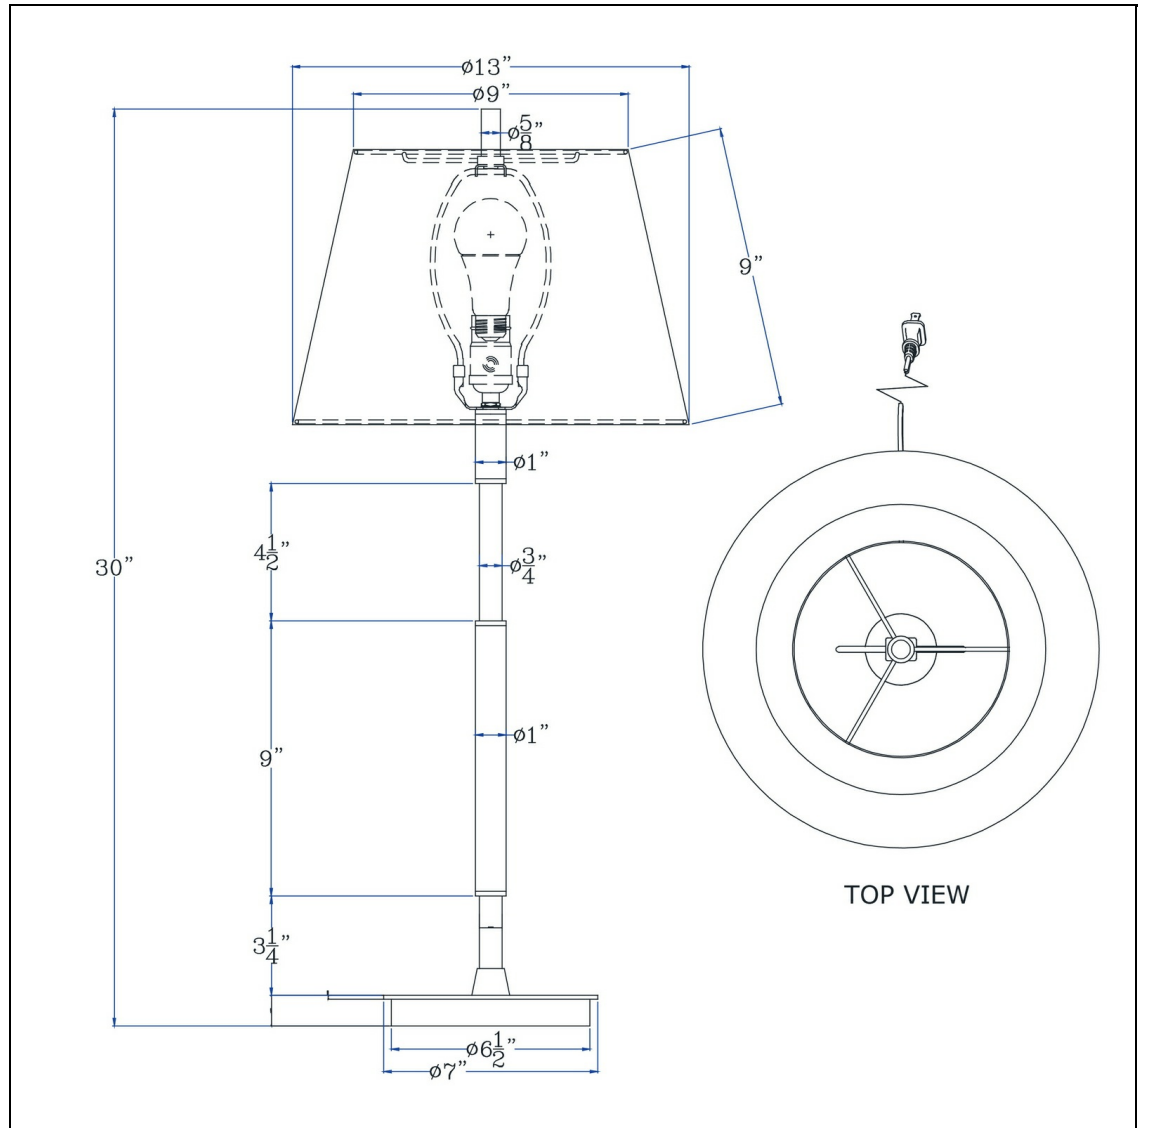

Product No. **BO-3182TB-CH**

Description

150W 3 way Ciudad metal two tone table lamp
100 Watt On/Off Switch
Durable Metal Construction
Two Tone Finish
Hardback Fabric Shade Included
Matching Floor Lamp Available
Ships in 1 Carton

Technical Specifications

UPC	020193067284	Shade Top1	13.00
Wattage	100W	Shade Bottom1	15.00
Switch Type	ON/OFF	Shade Side	10.00
Bulb Base	E26	Carton 1 Dimensions	13.50 x 14.50 x 14.50
Number of Lights	1	Carton 2 Dimensions	0.00 x 0.00 x 14.50
Color	Chrome / Silver Grey	Package Dimensions	L: 14.50 W: 14.50 H: 13.50
Base Color	Chrome/Antique Brass		