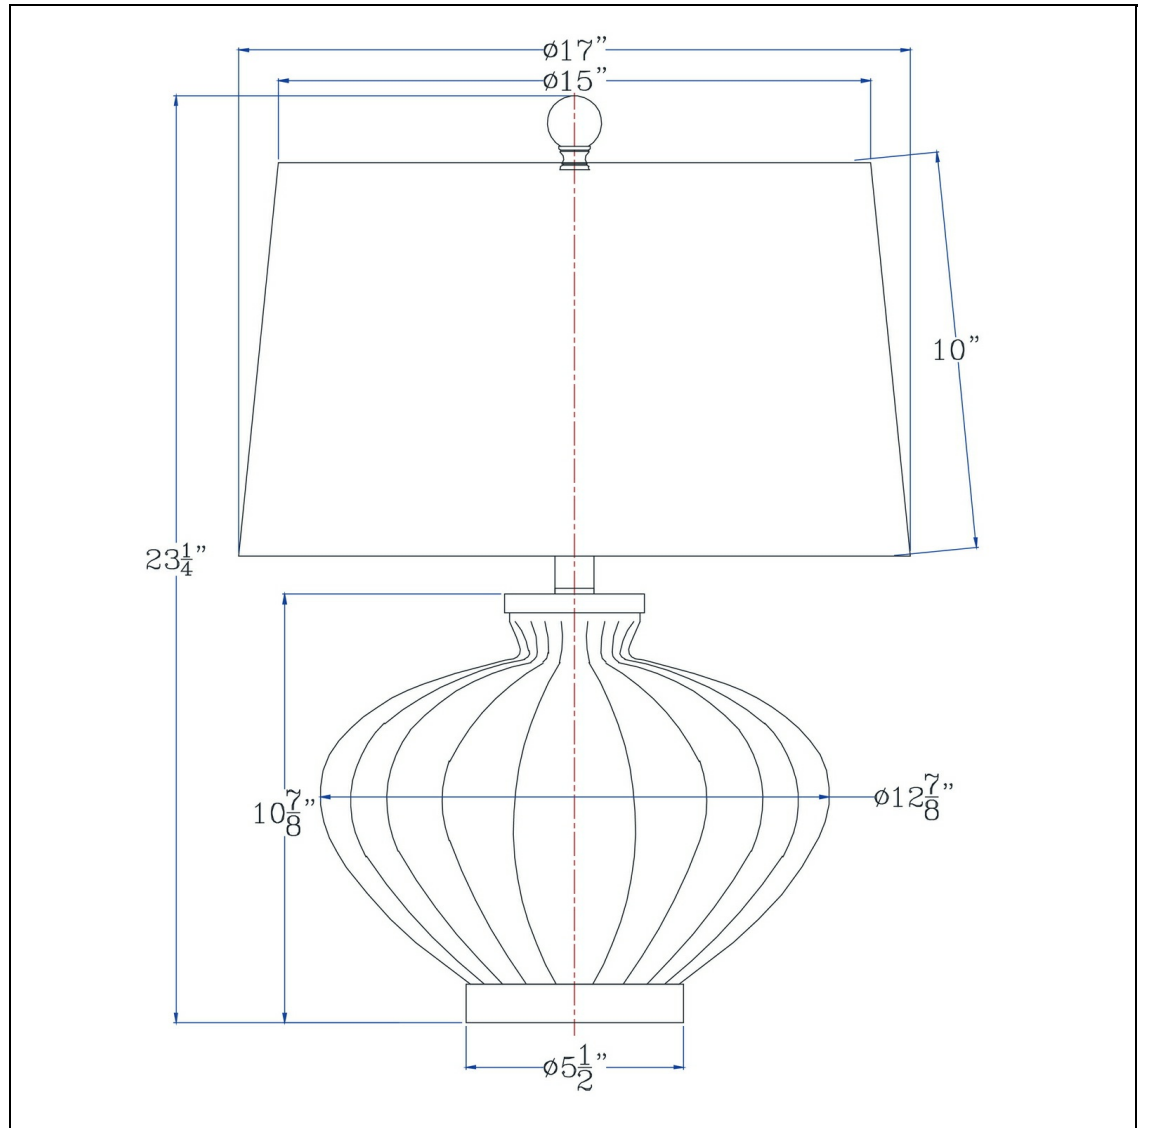

Product No. **BO-3183TB-2**

Description

150W 3 way Delta glass table lamp. Sold in pairs
Priced and Sold As a pair
Durable Glass Construction
Hardback Fabric Shade Included
Fluted Glass Design
150 Watt 3 Way
Ships in 1 Carton

Technical Specifications

UPC	020193067284	Shade Top1	14.00
Wattage	150W	Shade Bottom1	16.00
Switch Type	3 WAY	Shade Side	10.00
Bulb Base	E26	Carton 1 Dimensions	18.30 x 18.00 x 32.30
Number of Lights	1	Carton 2 Dimensions	0.00 x 0.00 x 32.30
Color	Glass	Package Dimensions	L: 32.30 W: 18.00 H: 18.30
Base Color	Glass		