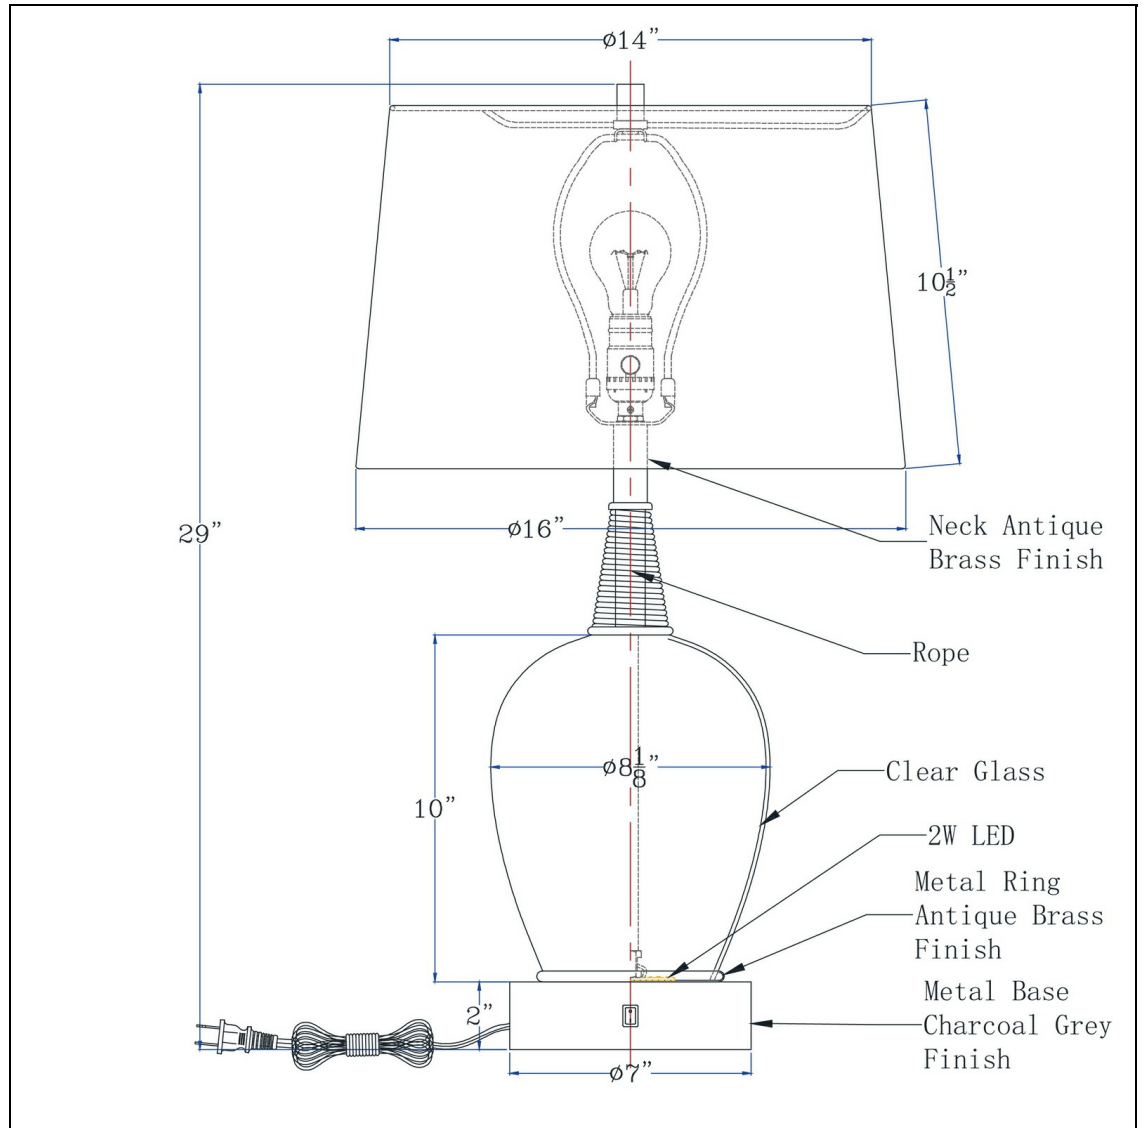

Product No. **BO-3185TB**

Description

100W led Vega metal/frosted glass table lamp with 2W led night light  
100 Watt (Main) + 2 Watt LED Night Light  
Durable Metal and Glass Construction  
Frosted Glass Night Light  
Weighted Metal Base  
Rocker Switch on Base  
Ships in 1 Carton

Technical Specifications

**UPC** 020193067284

**Wattage** 100W+LED2W

**CRI** 80

**Lumen** 180

**Switch Type** 3 WAY

**Bulb Base** E26 + LED

**Number of Lights** 2

**Color** Iron Grey / Frosted Glass

**Base Color** Iron Grey

**Shade Top1** 14.00

**Shade Bottom1** 16.00

**Shade Side** 10.50

**Carton 1 Dimensions** 22.30 x 17.00 x 17.00

**Carton 2 Dimensions** 0.00 x 0.00 x 17.00

**Package Dimensions** L: 17.00 W: 17.00 H: 22.30